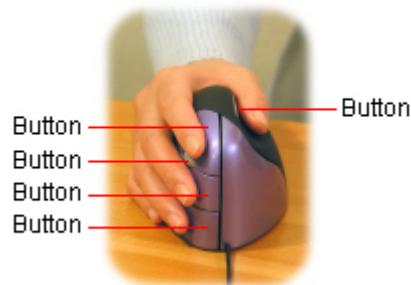

Left View

Top View

Right View

Right hand model shown. Left hand model available.

Eliminates Arm Twisting

The patented shape supports your hand in a relaxed handshake position that eliminates forearm twisting. You will quickly become accustomed to the improved comfort.

An ordinary horizontal mouse requires your forearm to twist away from its natural position.

No Retraining

The grip is the same as an ordinary mouse, just turned sideways, and the buttons are operated by the same fingers. There is virtually no retraining necessary.

The mouse does not move sideways when clicking with normal force. Pointer control is as accurate as any other good mouse.

Reduces Hand Movements

1200 dpi true optical resolution sensor reduces hand movements. Great for games. (Other mice have 800 dpi)