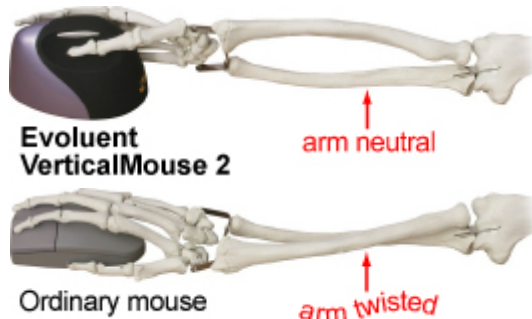

The **Evoluent™ VerticalMouse™ 2** has a patented new shape that supports your hand in a relaxed handshake position and eliminates arm twisting. Once you experience the superior comfort, you will never go back to ordinary mice.

Left View

Top View

Right View

Right hand model shown. Left hand model available.

Eliminates Arm Twisting

The patented shape supports your hand in a relaxed handshake position that eliminates forearm twisting. You will quickly become accustomed to the improved comfort.

An ordinary horizontal mouse requires your forearm to twist away from its natural position.

No Retraining

The grip is the same as an ordinary mouse, just turned sideways, and the buttons are operated by the same fingers. There is virtually no retraining necessary.

The mouse does not move sideways when clicking with normal force. Pointer control is as accurate as any other good mouse.

Reduces Hand Movements

1200 dpi true optical resolution sensor reduces hand movements. Great for games. (Other mice have 800 dpi)