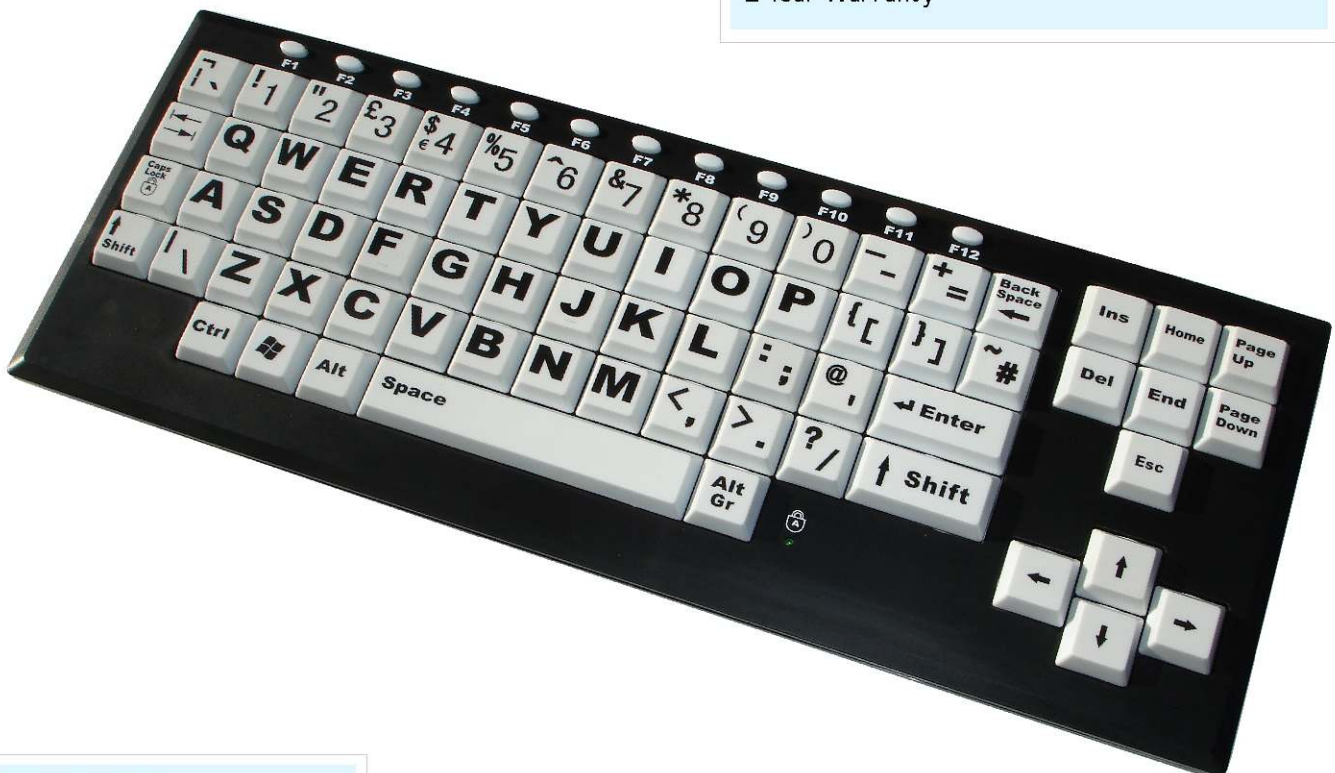

ACCURATUS KEY MONSTER - USB + 2 Port USB Hub Keyboard Black Case with White Keys / Black Legends Keyboard

HKBMONUBWED

ABOUT

Keyboards with LARGE keys have a distinct advantage. The downside of these keyboards has often been the cost, which can exclude them from their intended market. The 'Key-Monster' keyboard solves this problem by bringing costs down whilst offering a range of options.

2 Port In-Built USB Hub on the side of the unit, great for extra USB accessories to be easily plugged in. The Key-Monster keyboard is immensely strong due to the solid metal mounting plate. Utilising individual 'positive click' key switches ensures good feedback. The 'no-wobble' key tops are 20mm x 20mm making the legends easy to read and understand.

SPECIFICATION

- Windows 98/NT/2000/ME & XP
- USB
- 2 port USB Hub (Un-Powered)
- F1 ~ F12 Function Keys
- Caps Lock LED
- Mechanical Key Switch
- Metal Mounting plate
- Same outer size as a conventional keyboard
- 2 Year Warranty