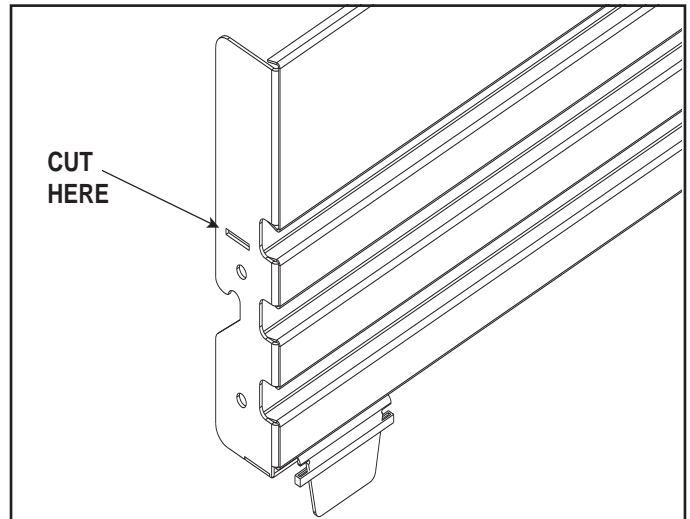

Figure 2

Cleaning Instructions for Doors

Use a microfiber cloth and Windex® Original Glass Cleaner or 03M003 Stove Bright® Glass Cleaner to clean the door immediately after installation to remove acids deposited by the installer or technician. Spray the cleaner onto the microfiber cloth and carefully wipe the entire surface. The door should be cleaned in this manner annually by the homeowner to remove fingerprints or other contaminants. Once oxidation of the paint pigment has occurred, cleaning will not restore the original color.

Please contact your Heat & Glo dealer with any questions or concerns.

For the location of your nearest Heat & Glo dealer, please visit www.heatnglo.com.

Heat & Glo, a brand of Hearth & Home Technologies Inc.
7571 215th Street West, Lakeville, MN 55044
www.heatnglo.com