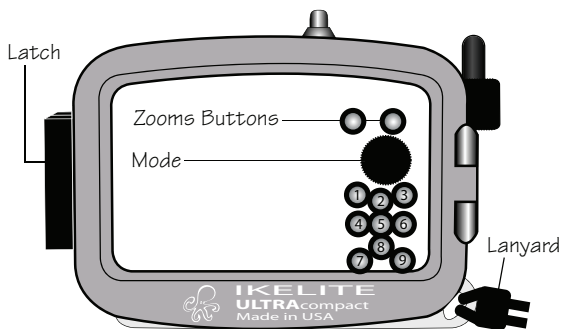

Housing Controls

[1] Menu Button	[4] Macro Mode	[7] Display Button
[2] Exposure Compensation	[5] OK/Func Button	[8] Self-Timer
[3] Viewing/Playback Button	[6] Flash Button	[9] Erase Button

Back View

3

Camera Setup

1. Set camera to "P" mode (camera icon).
2. Set ISO to 80.
3. Set camera to Macro Mode (not Super Macro).
4. Set White Balance to "Auto".
5. Set Flash to "always on"
6. Slide the lens barrier down to turn on the camera, BEFORE placing the camera in the housing (**1050 SW only**).

NOTES:

- Camera will focus far away even if Macro Mode is on. It is best to leave Macro Focus on. You can back away from the subject and zoom in to avoid over-exposure if necessary.
- Flash does not work in Super-Macro mode.

Battery Warning

The camera battery will fit into the camera even when the battery contact points do not align properly. Turn the camera on before placing it in the housing to make sure the battery was installed correctly.

Accessory Lens Information

Based on the camera and housing design, accessory lenses and filters cannot be used.

Strobe Compatibility Note:

The DS-200 Digital Substrobe is NOT compatible with this camera system. Compatible strobes include the AF35, DS-51, DS-125, and DS-160. Go to www.ikelite.com for complete strobe information.

2

AF35 Strobe Package #4035

The AutoFlash AF35 kit is a great compliment, and an effortless, affordable way to add a flash to your new Ikelite point-and-shoot camera system. Everything you need to get started is in the box. Just attach it to the bottom of your housing and start taking pictures!

AF35 AutoFlash kit includes:

- AF35 strobe
- Flex arm
- AutoFlash sensor
- Handle with rubber grip
- Tray (single or dual)
- Mounting hardware