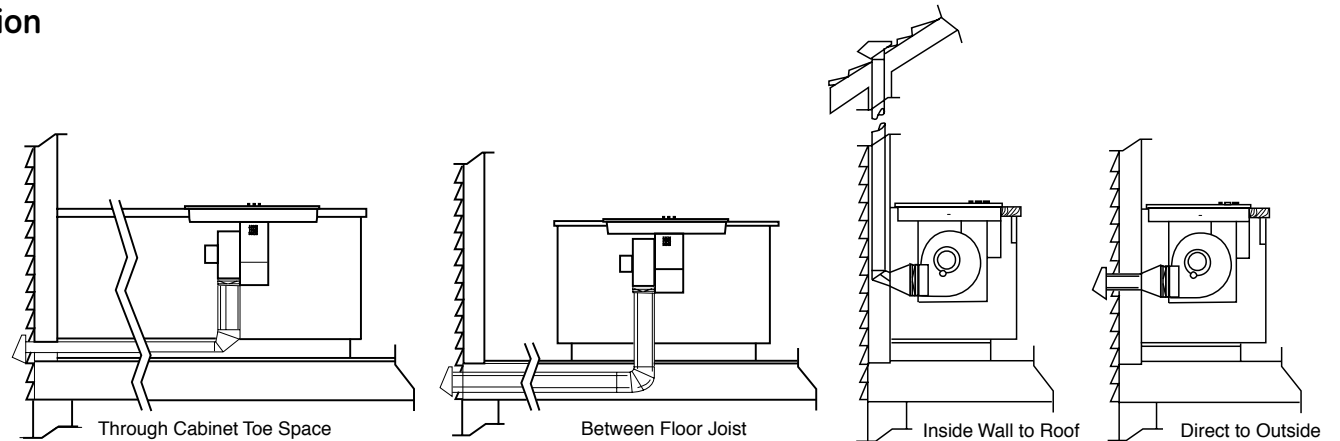

PGP989SN

GE Profile™ 30" Downdraft Gas Cooktop

Dimensions and Installation Information

Installing the Ductwork: Use galvanized or aluminum duct in 6" round or 3-1/4" x 10" size, or combination of both. **PVC duct or locally approved piping should be used if installing under a poured concrete slab.** Local building code must be followed in specifying type and schedule of all duct used.

Note: Ductwork must be vented to outside. Do not vent into a wall, ceiling, crawlspace, attic or any concealed space. Always use an appropriate roof or wall cap with damper.

Laundry-type wall caps should never be used. For maximum efficiency use the shortest and straightest duct run possible, with as few fittings as possible.

For satisfactory performance the duct run should not exceed 100 feet equivalent length. Refer to the table of equivalent lengths (shown in installation instructions) for various duct configurations.

Downward Venting