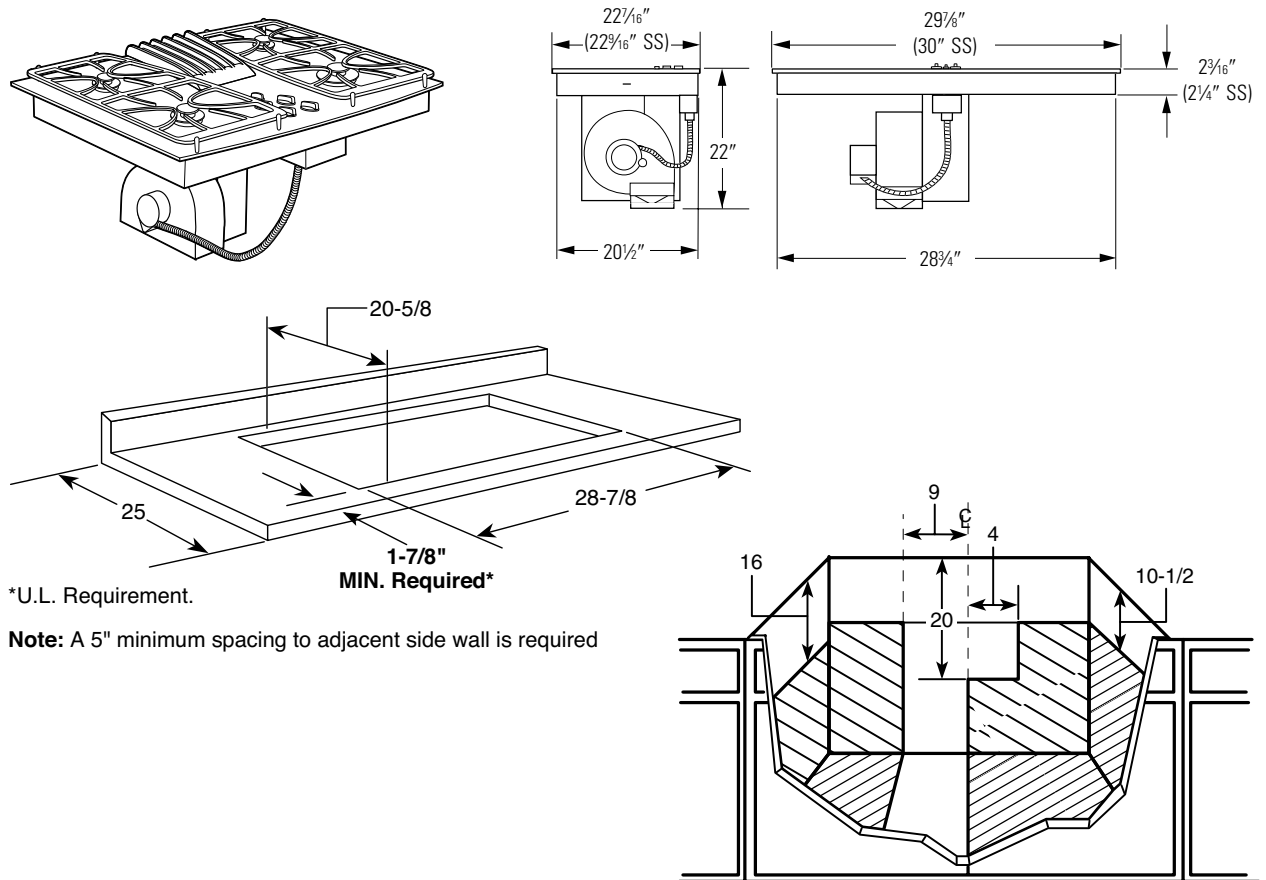

PGP989SN

GE Profile™ 30" Downdraft Gas Cooktop

Dimensions and Installation Information

Wall Installation: Wall installations require 25" countertop depth. When cabinet is flush against the wall, the fan housing can be rotated to the horizontal position for direct venting through rear wall. Make a countertop cutout in the range cabinet according to unit dimensions and installation type. Duct hole is positioned in back of cabinet for through-the-wall ducting. Requires special offset adapter JXRW89.

Peninsula or Island Installation: For peninsula/islands a minimum 26" countertop depth is suggested. Blower should be in vertical position. Island or peninsula cabinets may require adjustment in cutout depth and/or location within the width dimensions. Duct hole is positioned in bottom of cabinet for island or peninsula installation.

*Note: A 5" minimum spacing to adjacent side wall is required. Dimension and installation information are shown in inches.

Specification Revised 4/09

230285

PGP989SN

GE Profile™ 30" Downdraft Gas Cooktop

Dimensions and Installation Information