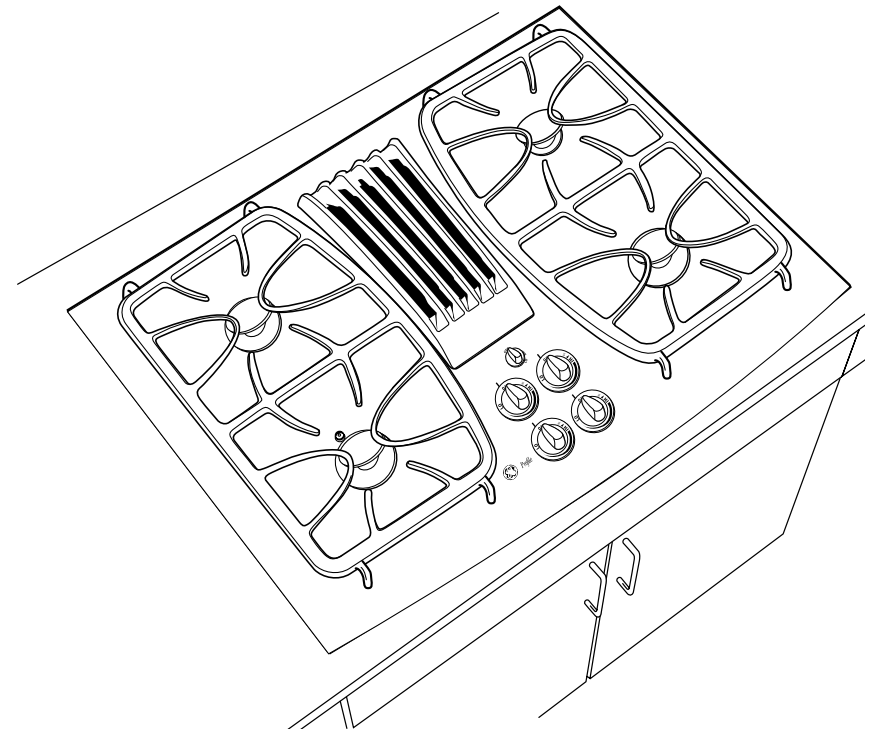

imagination at work

Listed by
Underwriters
Laboratories

Specification Revised 4/09

230285

PGP989SN

GE Profile™ 30" Downdraft Gas Cooktop

Features and Benefits

- Downdraft Exhaust - Powerful exhaust system effectively pulls smoke and steam out of the kitchen
- Gas On Glass Cooktop - Features a flat one-piece ceramic glass surface that is sleek and easy-to-clean
- Sealed Cooktop Burners - Eliminate the space between the burners and the cooktop to help contain spills and boil over liquids, ensuring easy cleanup
- Continuous Grates - Provide a flat, sturdy surface allowing easy movement of pans between burners
- Dishwasher-Safe Grates and Knobs - Feature durable construction for worry-free, effortless cleaning and maintenance
- Deluxe Cast Grates - Constructed from a premium cast iron material for a long-lasting performance and durability
- Upfront Controls - Controls are placed within easy reach at the front center of the cooktop
- Model PGP989SNSS - Stainless steel