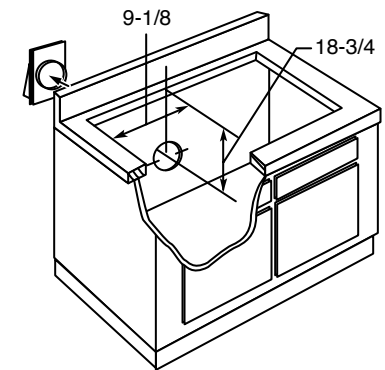

Rear Wall Venting

For answers to your Monogram®, GE Profile™ or GE® appliance questions, visit our website at ge.com or call GE Answer Center® service, 800.626.2000.

Dimension and installation information are shown in inches.

imagination at work

Listed by
Underwriters
Laboratories

Specification Revised 4/09

230285