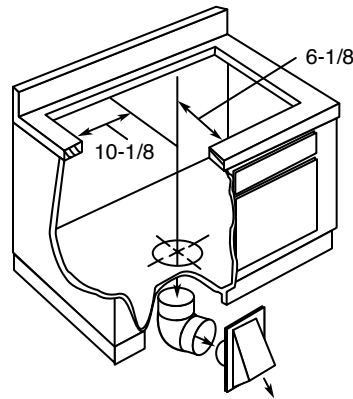

PGP989SN

GE Profile™ 30" Downdraft Gas Cooktop

Dimensions and Installation Information

Installing the Ductwork: Use galvanized or aluminum duct in 6" round or 3-1/4" x 10" size, or combination of both. **PVC duct or locally approved piping should be used if installing under a poured concrete slab.** Local building code must be followed in specifying type and schedule of all duct used.

Note: Ductwork must be vented to outside. Do not vent into a wall, ceiling, crawlspace, attic or any concealed space. Always use an appropriate roof or wall cap with damper.

Laundry-type wall caps should never be used. For maximum efficiency use the shortest and straightest duct run possible, with as few fittings as possible.

For satisfactory performance the duct run should not exceed 100 feet equivalent length. Refer to the table of equivalent lengths (shown in installation instructions) for various duct configurations.

Downward Venting