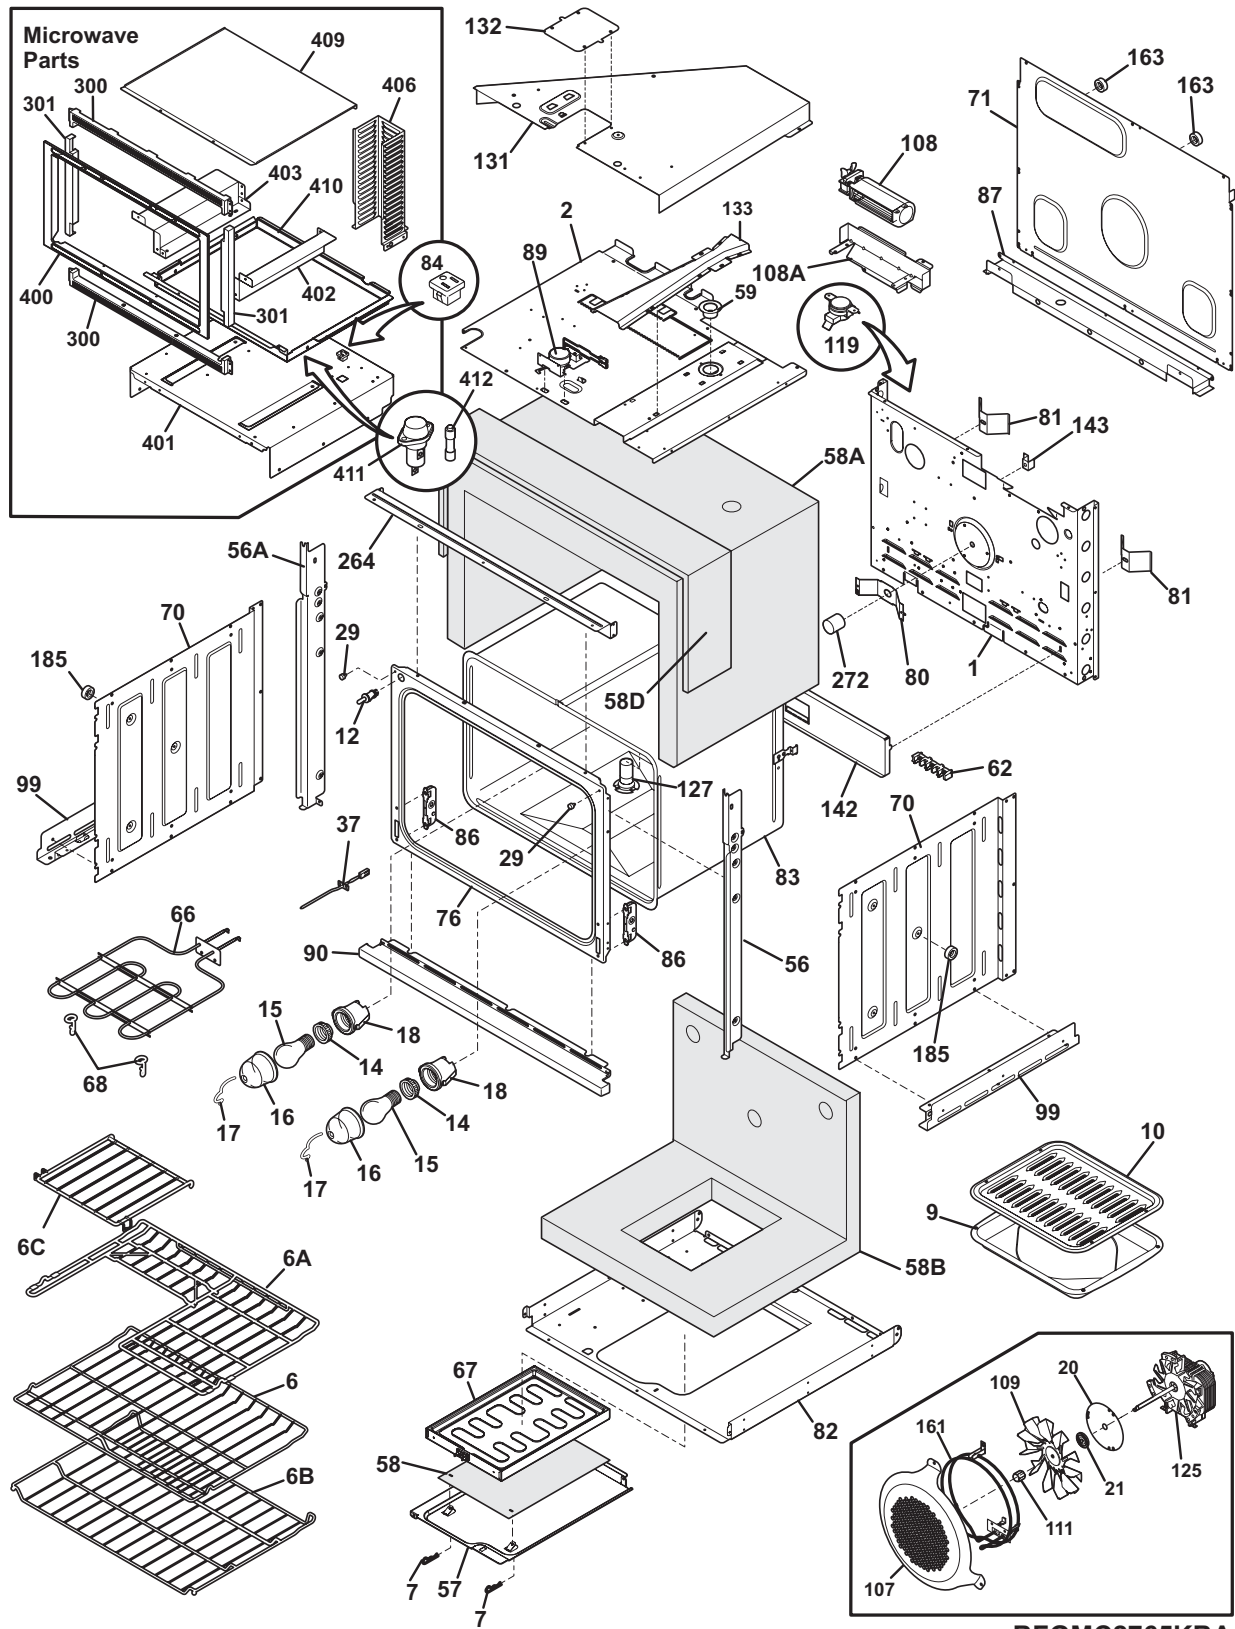

LOWER OVEN

BFGMC2765KBA

LOWER OVEN

POS. NO	PART NO.	DESCRIPTION
90	318259838	Trim, base, stainless
99	318256201	Bracket, side, bottom, (2)
107	318219405	Cover, fan
108#	318073028	Motor, blower
*	08016432	Screw, truss head, 8-18 x 0.375
108A	318251300	Bracket, fan support
109	318398300	Fan Blade
111	316136600	Nut, fan retainer
119#	318004900	Switch, thermal
*	5303308450	Screw, 8 x 0.375, (10)
125#	318398200	Motor, fan
*	5303324184	Screw, 8-18 x 5/16, black, (4)
127	318357001	Adapter Assembly, w/vent tube, and catalyst
131	318272901	Box, vent
132	318003000	Plate, shield
133	318347800	Chimney
142	318123910	Deflector
143	318172904	Support, wire
161#	318255504	Element, convection, 350 W
163	318531703	Spacer, (4)
185	318531800	Spacer, oven shield, (2)
264	318257721	Trim, oven, black, front
272	318249409	Tube, protector
300	318925002	Trim, microwave frame, grey, top/bottom, (2)
301	318925105	Trim, microwave frame, grey, sides, (2)
400	318930303	Frame, microwave, stainless
*	5303307406	Screw, 6-32 x 3/8, black, (2)
401	318297206	Plate, support, microwave, 27"
402	318276204	Bracket, base pad, RH
403	318276206	Bracket, base pad, LH
406	318277201	Shield, microwave rear
409	318295301	Bracket, top trim
410	318297111	Flue, black
411#	5304442354	Holder, fuse
*	5304453707	Screw, 8-18 X 1/2
412#	5304442353	Fuse, 20 Amp
* #	318394442	Box & wires assy
* #	318532182	Harness, wiring, main
*	318165800	Spacer
*	5303211311	Screw, 8 x 0.500
*	5303323136	Screw ground
*	5303323277	Screw, 8-18 X 13/32
*	5304415832	Screw, 8-18 x 0.406