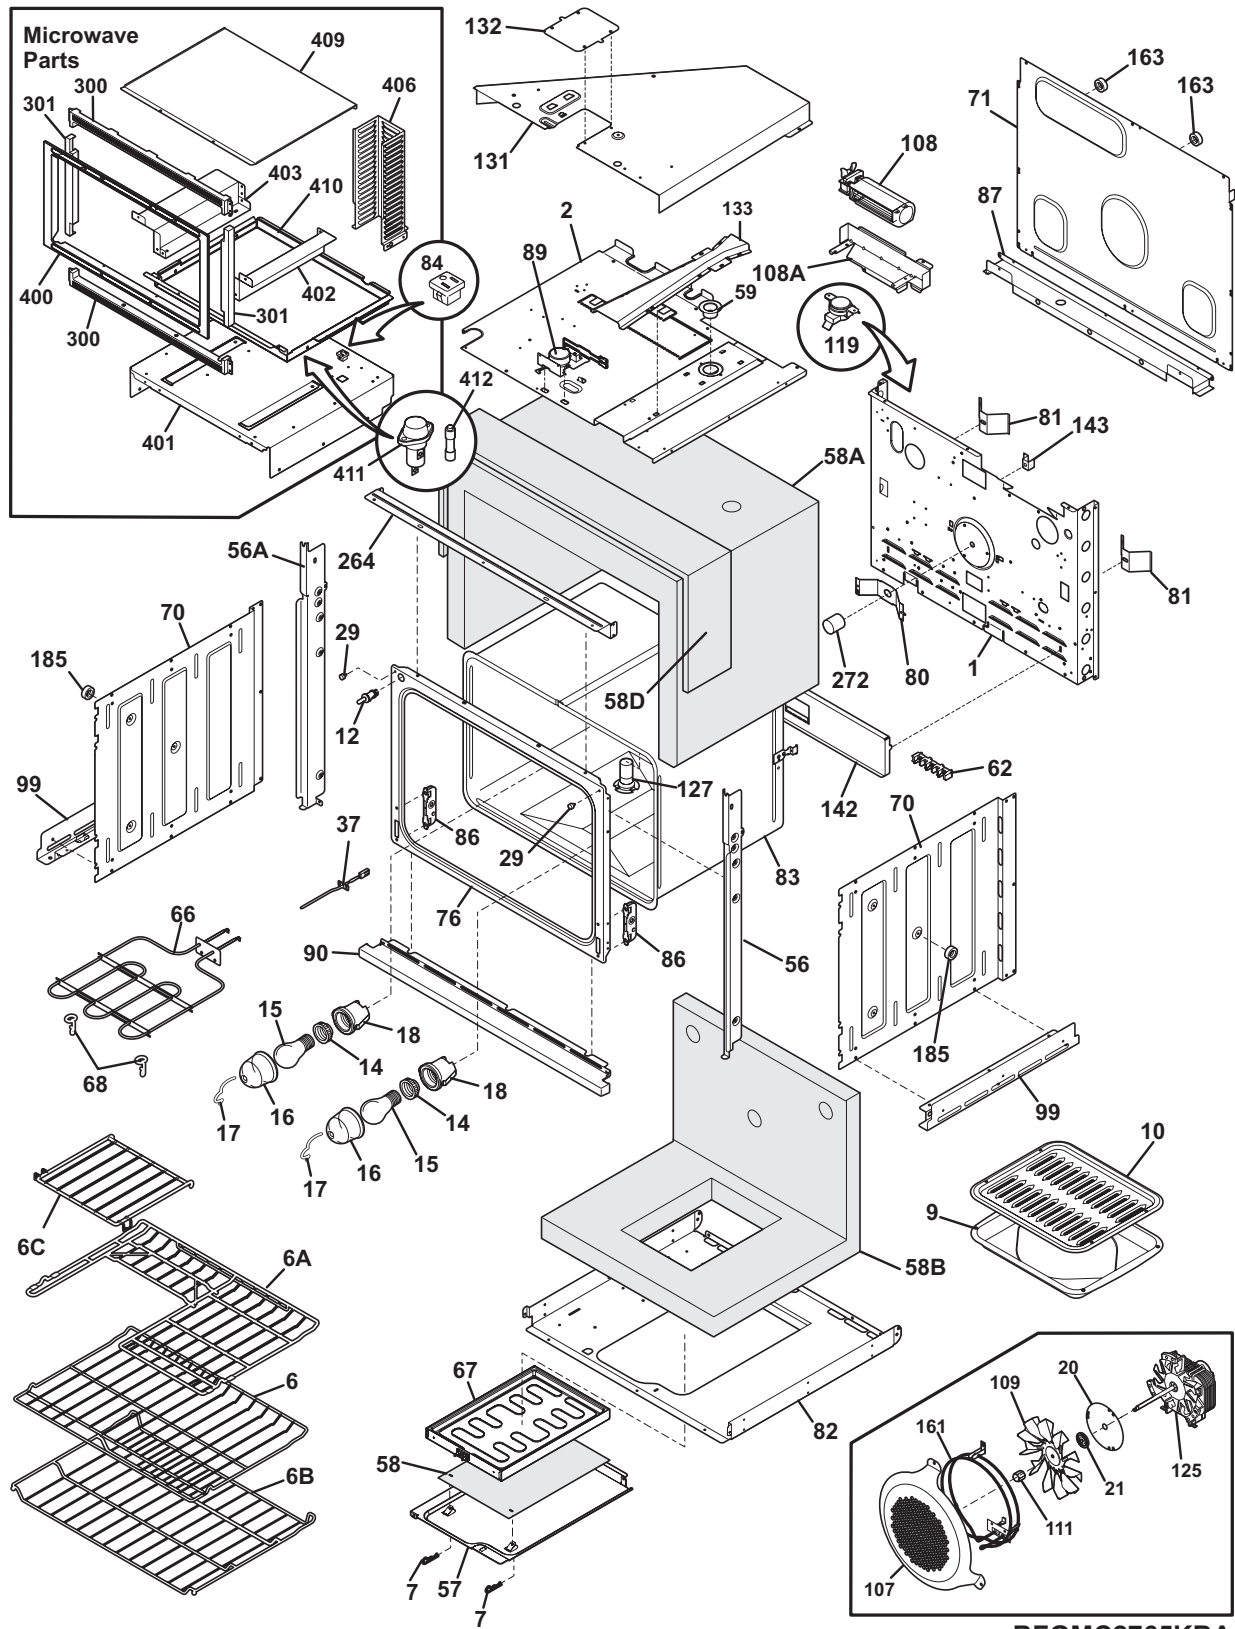

LOWER OVEN

BFGMC2765KBA

LOWER OVEN

POS. NO	PART NO.	DESCRIPTION
1	318259213	Back, main
2	318258920	Shield, insulation, upper
6	318922300	Rack, oven
6A	318926804	Rack, half, oven
6B	318919800	Rack, oven
6C	318929703	Insert, half rack
7	318368300	Pin, locking, (2)
9	5303317977	Pan, broiler, OPTIONAL ACCESSORY
10	5303317976	Insert, broiler pan, OPTIONAL ACCESSORY
12	316445501	Switch, oven light, door frame
14	318224000	Receptacle, oven light
14*	318268099	Insulation, oven light
15	5303013071	Bulb/Lamp, light
16	08011086	Lens, oven light, glass
17	5304400195	Retainer, light cover
18	318222400	Housing, oven light
18*	318368501	Seal, housing, flat washer
20	318389400	Plate, retainer
21	318389000	Seal, ring
29	316517600	Spacer, oven door
37 #	316217002	Probe, oven temp
56	318276328	Trim, side filler, grey, RH
56A	318276329	Trim, side filler, grey, LH
57	318902701	Panel, service
58	318330503	Insulation, service panel
58A	318386110	Insulation, oven wrapper
58B	318330510	Insulation, back & bottom, oven
58D	318372006	Insulation, 1/2" thick, 43 x 9.5
59	318072577	Duct, oven vent
62	316056000	Terminal Block
62*	5303323139	Screw, 10-24 x 0.906
62*	5303323144	Nut, 10-32
66 #	318255601	Element, broil, 3400W
67 #	318902502	Element, hidden bake, 1450W
* #	318231870	Wiring Harness, bake element
*	5303323130	Screw, 8 x 1/4, (6)
68	5304403015	Support, hanger, (4), broil element
70	318259105	Shield, insulation, sides, (2)
71	318260001	Panel, rear box
76	318056224	Front, oven
80	5303320846	Plate, oven mtg
81	318192400	Spring, oven
*	5303323129	Screw, 8 X 0.750
82	318258774	Shield, insulation, lower
83	318261810	Liner, oven
84 #	318146833	Outlet-electrical, miniature, black-glossy
86	318561100	Receptacle, hinge, (2)
86*	5304461333	Screw, 10-32 x 17/32
87	318260623	Bracket, cable mtg.
89 #	318261215	Motor, latch assy
* #	318402209	Wiring Harness, main, latch