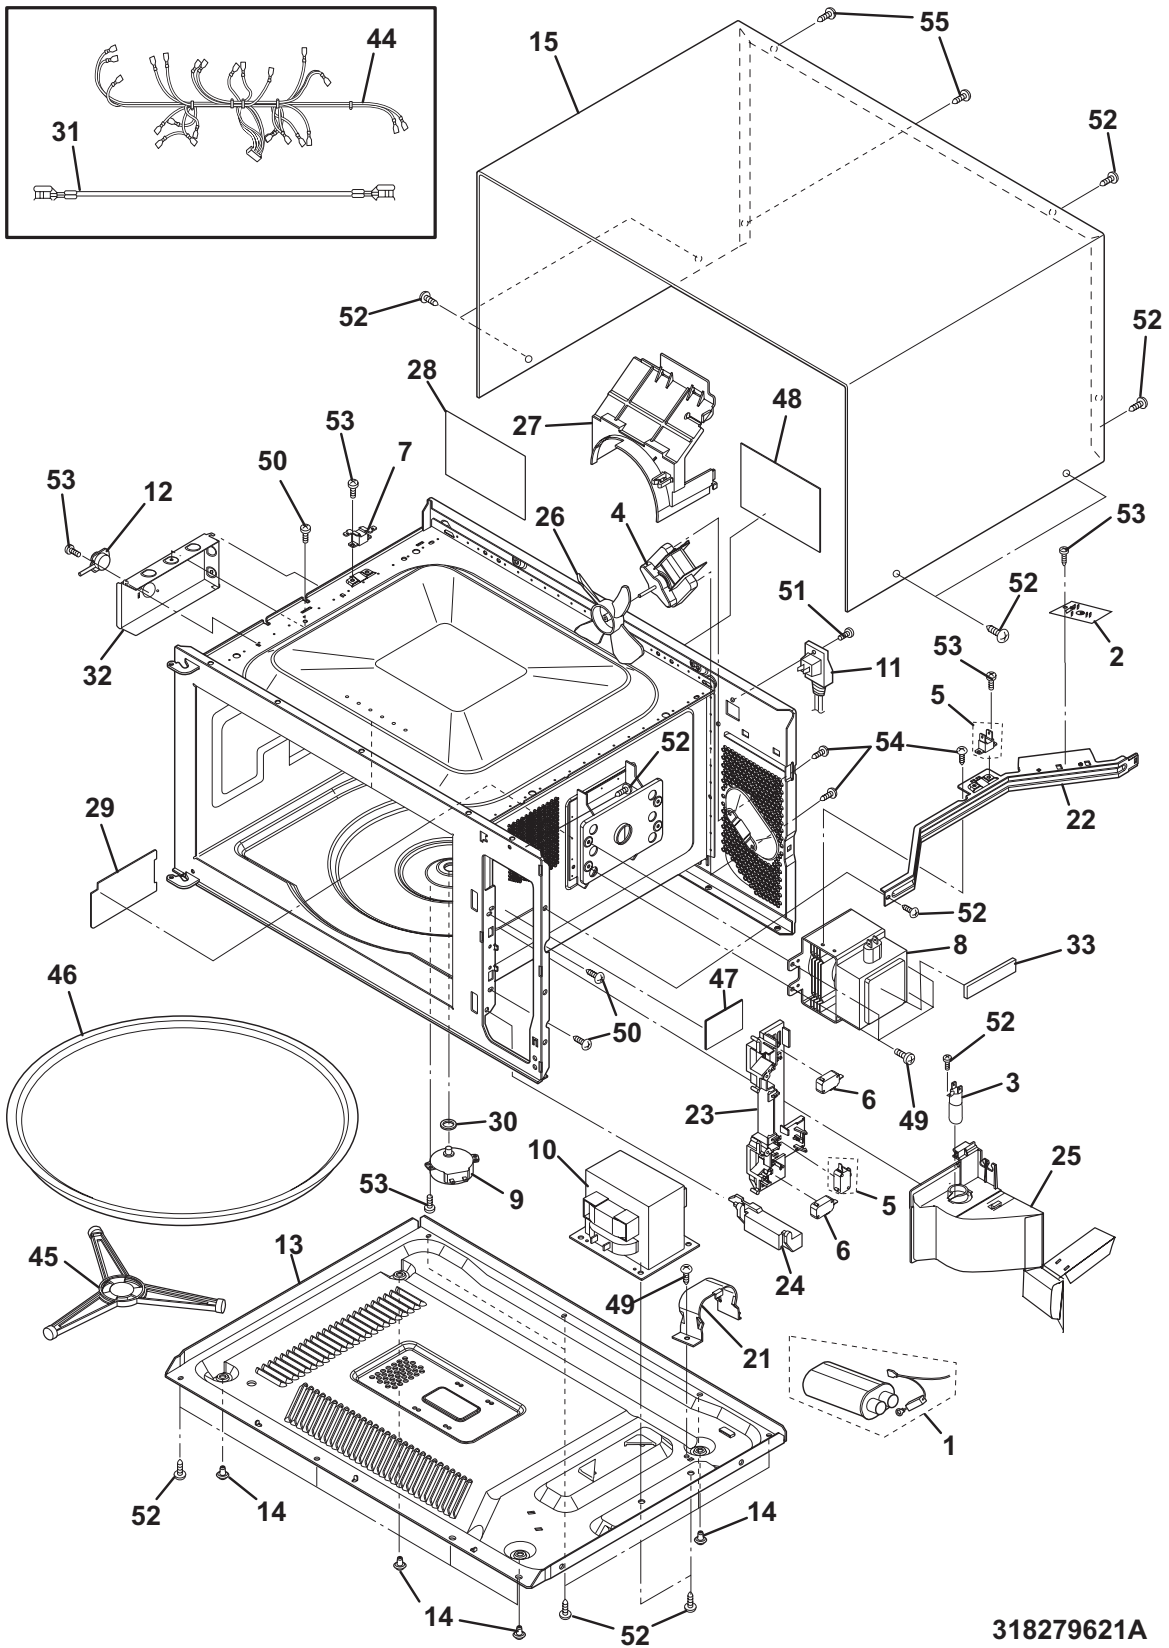

MICROWAVE

318279621A

MICROWAVE

POS. NO	PART NO.	DESCRIPTION
1 #	5304462258	Capacitor/Rectifier Assy, HV
2 #	5303322968	Filter, noise, electronic
3 #	5304440779	Lamp Assy, with socket
4 #	5304448490	Motor, cooling fan
5 #	5304440027	Switch Kit, monitor, with CT fuse
6 #	5304440026	Switch, interlock, door sensor
7 #	5304440780	Fuse, cavity temp, 20 Amp, 250 V
8 #	5304472253	Magnetron
9 #	5304440782	Motor, turntable
10 #	5304473321	Transformer, power
11 #	5304440784	Power Cord, electric
12 #	5304440785	Sensor, humidity, cook control
13	5304440814	Base, unit chassis
14	5304474852	Foot, cabinet support
15	5304440816	Cabinet, outer casing, black
21	5304440838	Retainer, capacitor strap
22	5304462313	Bracket, chassis support
23	5304440840	Latch Hook
24	5304464899	Lever, door release
25	5304440842	Duct, magnetron
26 #	5304440843	Fan Blade, cooling fan
27	5304472846	Duct, cooling fan
28	5304465314	Label, NHW caution
29	5304462314	Cover, waveguide
30	5304440288	Bushing, motor shaft, turntable
31 #	5304440870	Wire, high voltage-A
32	5304440847	Duct, AH sensor
33	5304441910	Cushion, magnetron pad
44 #	5304440878	Wiring Harness, main
45	5304440284	Support Assy, turntable
46	5304440868	Tray, turntable, glass
47	5304440334	Label, Caution-monitor
48	5304440333	Label, Caution-DHHS
49	5303319636	Screw
50	5303319641	Screw
51	5304462315	Screw, 4 mm x 12 mm, ground
52	5304451553	Screw, 4 mm x 12 mm
53	5304453725	Screw, 3mm x 8mm
54	5304450253	Screw, 4 mm x 8 mm
55	5304440873	Screw, Torx, T20H/GTXH20-100
*	5304400794	Screw, 10-32 x 3/4, (4)