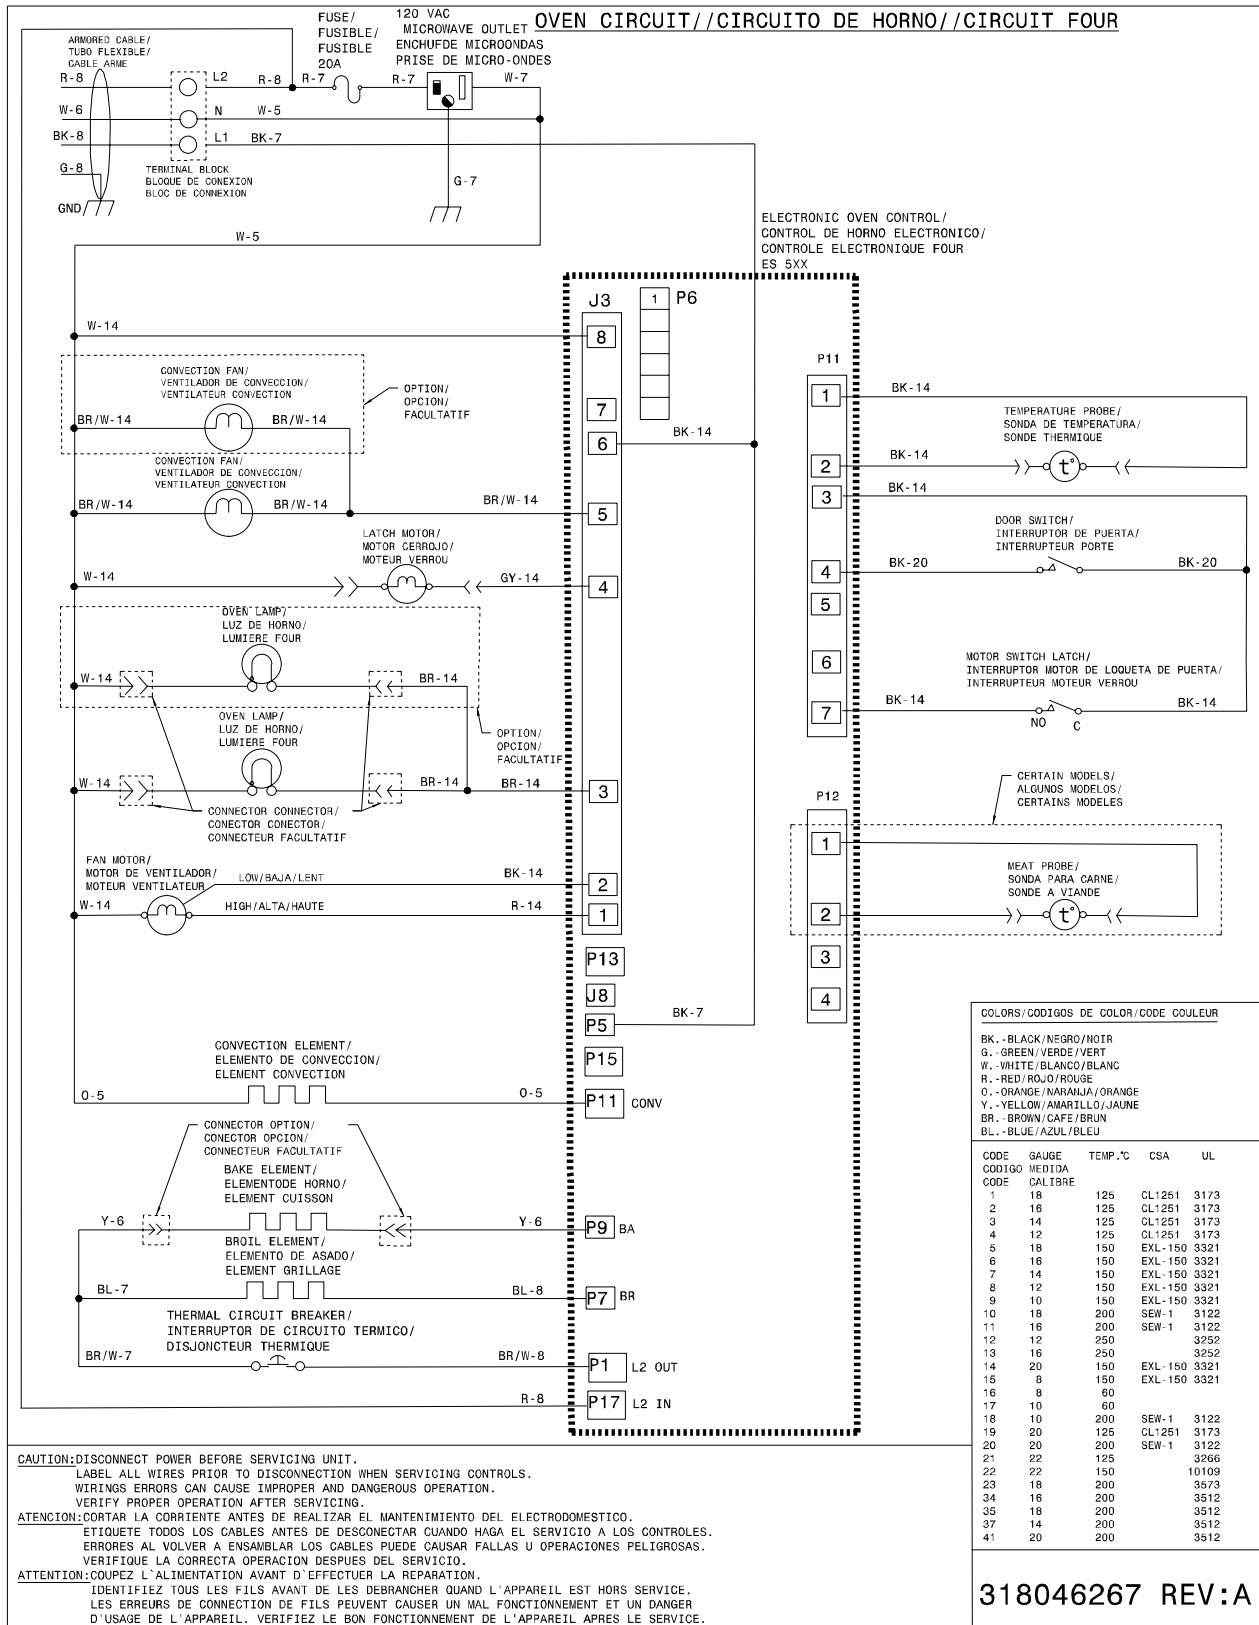

DOORS

POS. NO	PART NO.	DESCRIPTION
3A	318260401	Trim, oven door, side, (2)
3B	318262101	Cover, rear door, black, (2)
6	318260510	Baffle, door
7	318372000	Insulation, door, (2)
7A	318372001	Insulation, door, 20.5 x 2.375, (2)
8	318212200	Glass, oven door, heat barrier
9	318259656	Liner, upper door
10	5304472906	Screw, handle mtg, #10-24 x 1.5, (2)
12	318053126	Gasket, oven door seal
13	318927811	Door Assembly, outer, steel/glass, stainless/black, w/badge
17	318264700	Spacer, glass, (2)
23	318567105	Hinge, oven door, (2)
*	5304461333	Screw, 10-32 x 17/32
30	5304442145	Door Stop
31	5304472853	Panel, door glass, silver
32	5304440861	Choke Cover, inner door
33	5304440862	Door Stop
34	5304475289	Door Assembly, complete, stainless, w/badge
35	5304440856	Latch, door
36	5304440316	Spring, door latch
37	5304472852	Panel, inner door, light gray
38	5304440860	Seal, door, film
39	318919700	Handle, door, stainless
40	318242702	Bracket, glass holder, door, (2)
41	318370600	Bracket, glass retainer, (2)
42	318382301	Bracket, glass retainer, (4)
43	5304452259	Screw
56	5304436875	Screw, 8-18 X 1/2, black
64	318165800	Spacer
*	5303300265	Screw, 8-18 X 1/2, silver, (4)

WIRING DIAGRAM