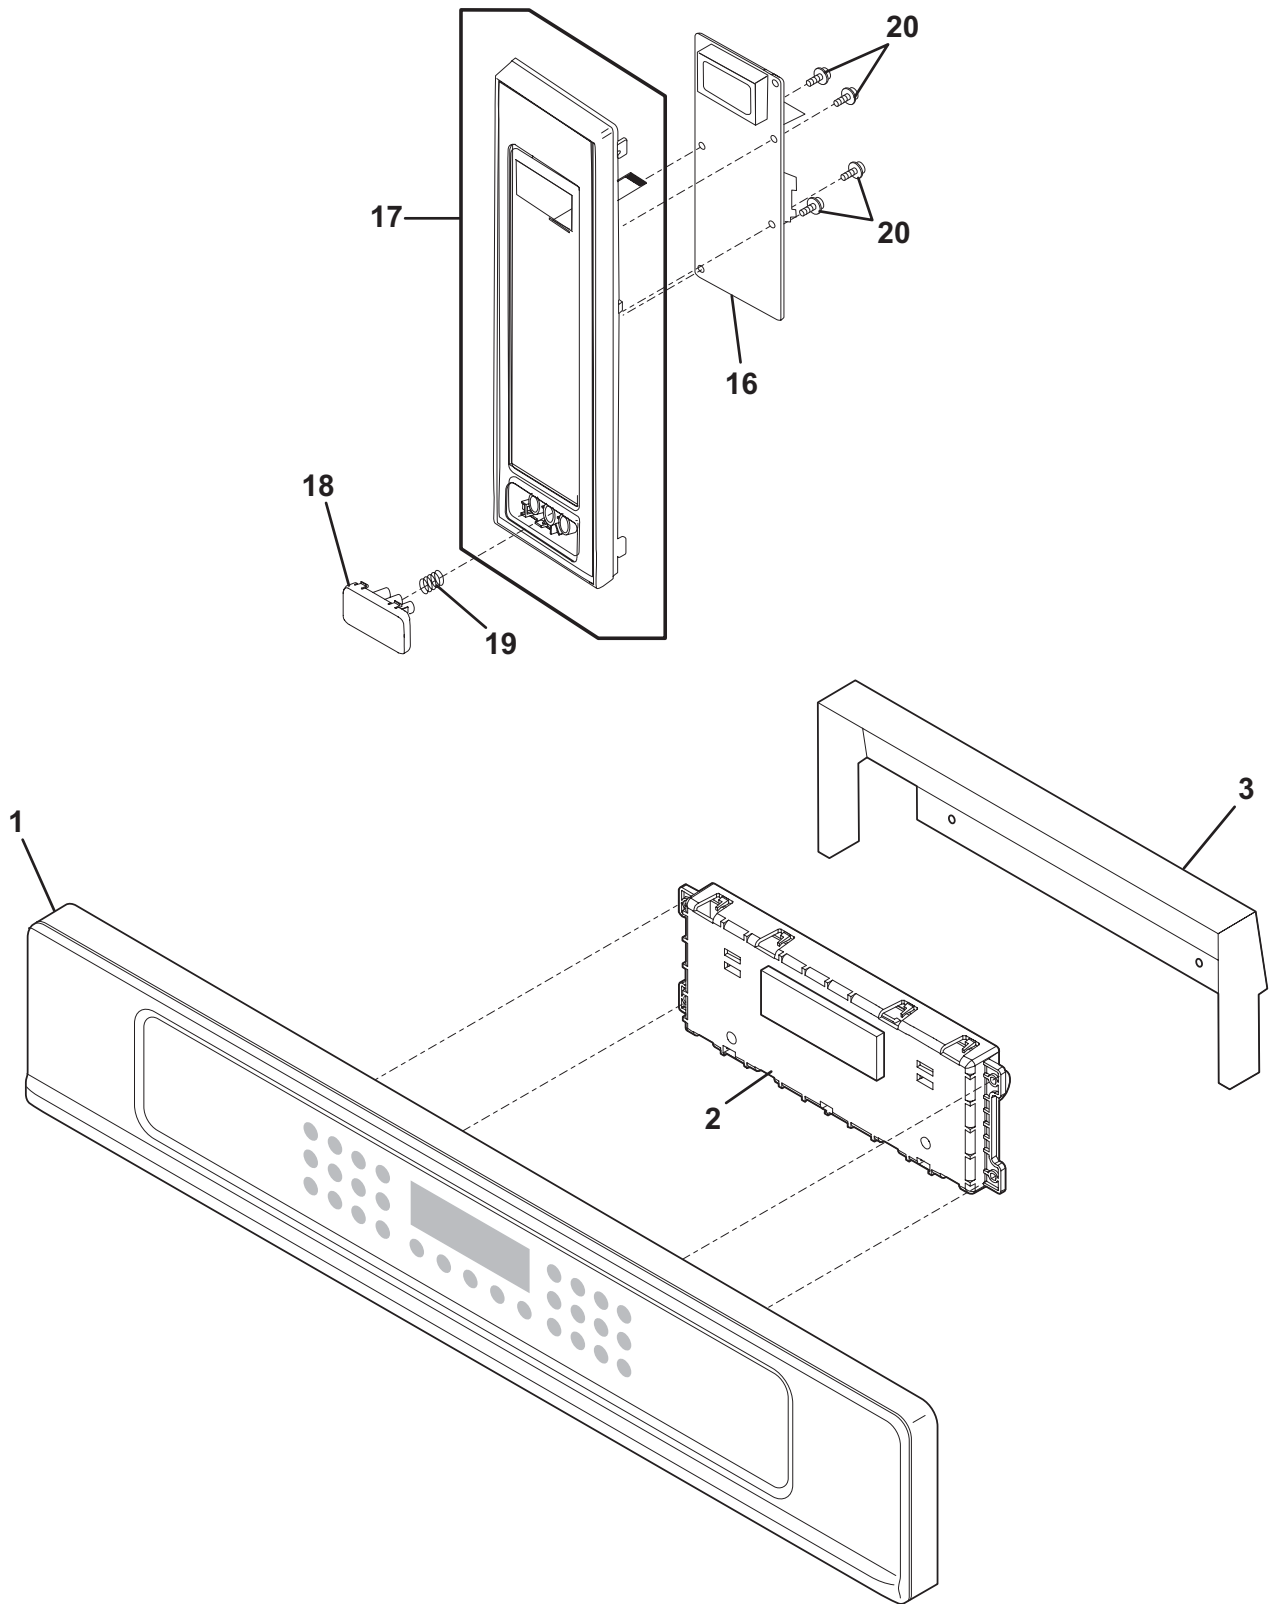

Copyright © 2009 Electrolux Home Products, Inc.
All rights reserved.

CONTROL PANEL

CFPMC3085KFA

CONTROL PANEL

POS. NO	PART NO.	DESCRIPTION
1 #	318575136	Panel Assembly, control, stainless, w/overlay-trim
2 #	316560151	Controller, electronic, ES530W2/W3
*	5303311306	Screw, 8-18 x 0.375, (6)
3	318295705	Deflector, timer
*	5303211311	Screw, 8 x 0.500
16 #	5304474853	Control Board, assembly, microwave
17 #	5304472841	Control Panel Assy, stainless
18	5304472845	Push Button, door, stainless
19	5304440831	Spring, door button
20	5304456930	Screw, 3 mm x 10 mm
*	5304436875	Screw, 8-18 X 1/2, black