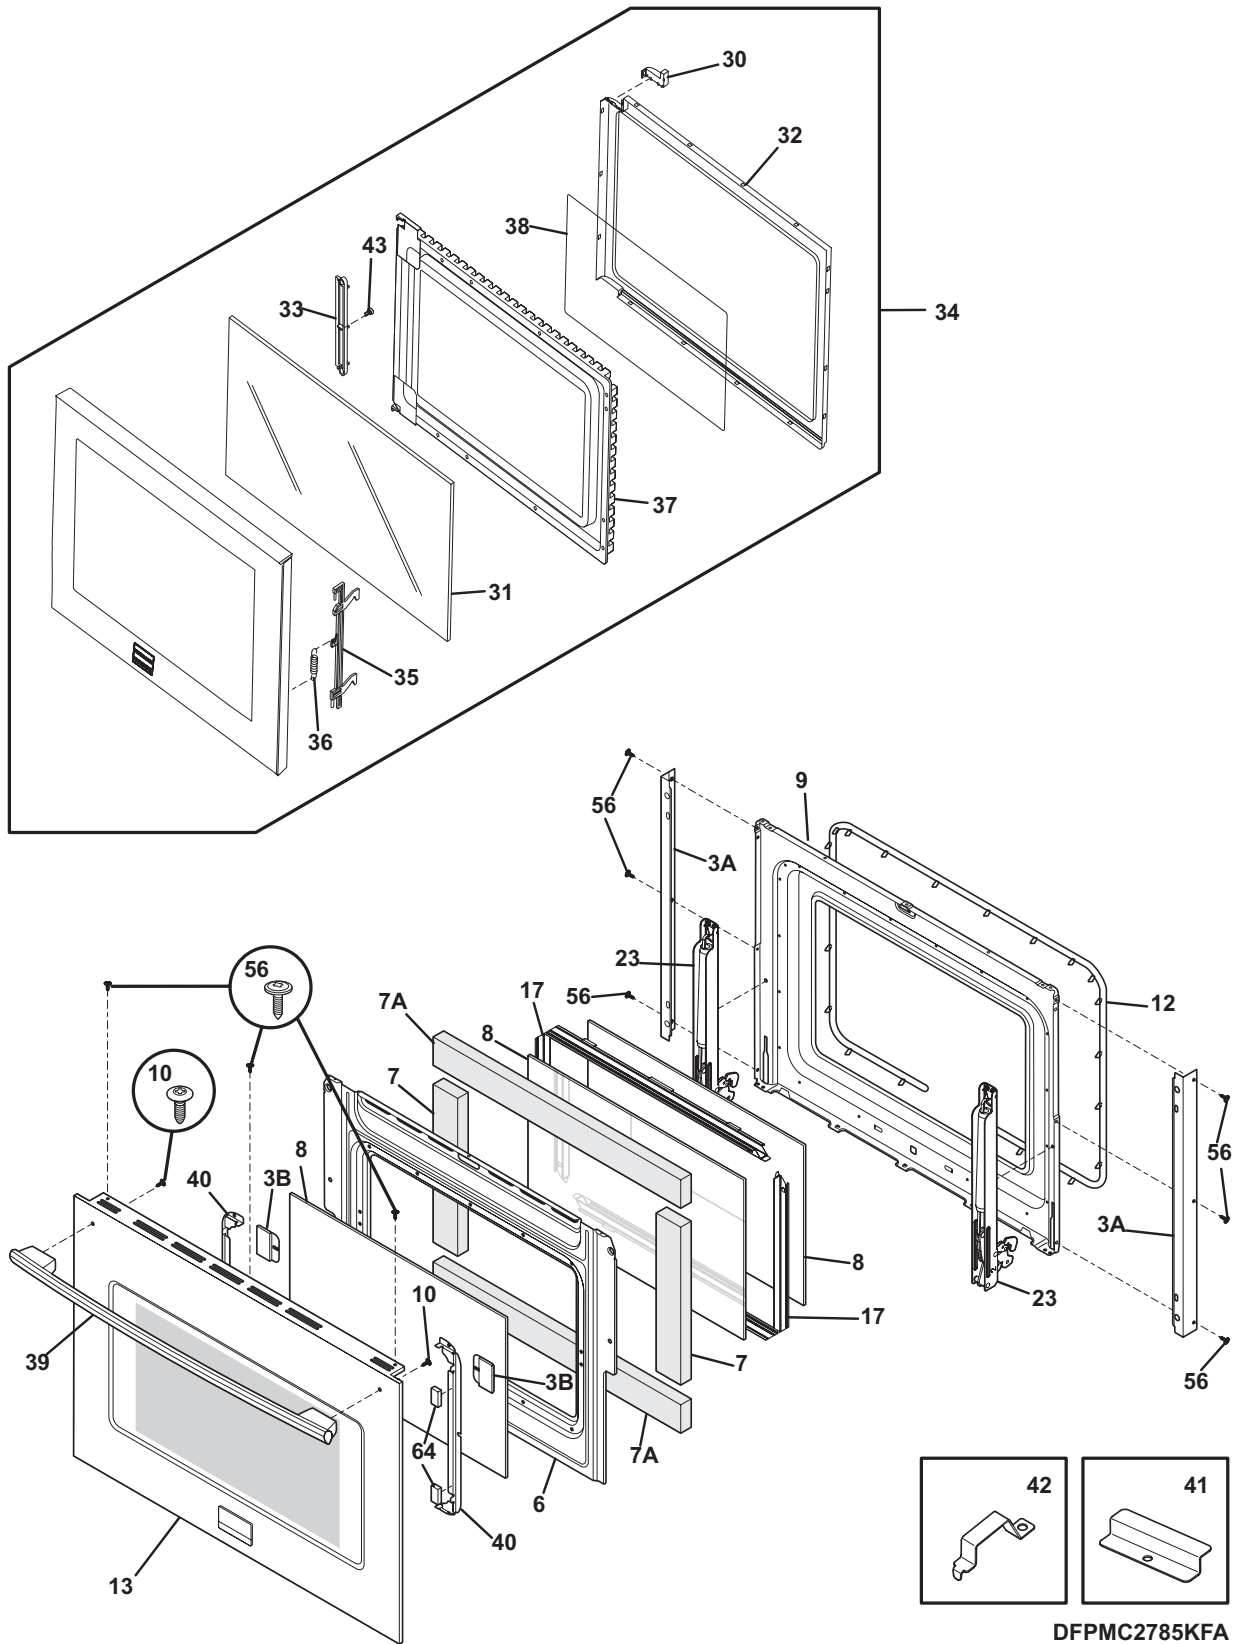

DOORS

DOORS

POS. NO	PART NO.	DESCRIPTION
3A	318260401	Trim, oven door, side, (2)
3B	318262101	Cover, rear door, black, (2)
6	318260510	Baffle, door
7	318372000	Insulation, door, (2)
7A	318372001	Insulation, door, 20.5 x 2.375, (2)
8	318212200	Glass, oven door, heat barrier
9	318259656	Liner, upper door
10	5304472906	Screw, handle mtg, #10-24 x 1.5, (2)
12	318053126	Gasket, oven door seal
13	318927811	Door Assembly, outer, steel/glass, stainless/black, w/badge
17	318264700	Spacer, glass, (2)
23	318567105	Hinge, oven door, (2)
*	5304461333	Screw, 10-32 x 17/32
30	5304442145	Door Stop
31	5304472853	Panel, door glass, silver
32	5304440861	Choke Cover, inner door
33	5304440862	Door Stop
34	5304475289	Door Assembly, complete, stainless, w/badge
35	5304440856	Latch, door
36	5304440316	Spring, door latch
37	5304472852	Panel, inner door, light gray
38	5304440860	Seal, door, film
39	318919700	Handle, door, stainless
40	318242702	Bracket, glass holder, door, (2)
41	318370600	Bracket, glass retainer, (2)
42	318382301	Bracket, glass retainer, (4)
43	5304452259	Screw
56	5304436875	Screw, 8-18 X 1/2, black
64	318165800	Spacer
*	5303300265	Screw, 8-18 X 1/2, silver, (4)