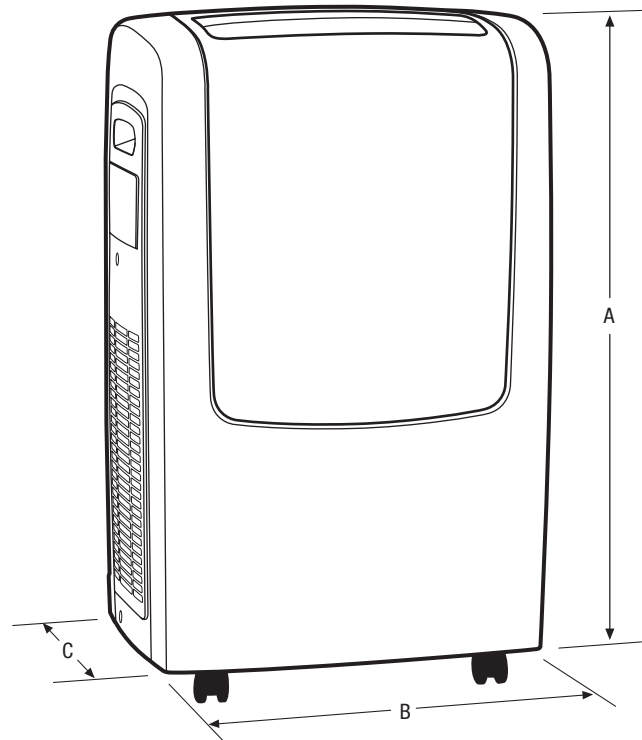

Performance	
BTU (Cool)	9,000
BTU (Heat)	4,100
Dehumidification (Pints/Hour)	1.2
Cool Area (Sq. Ft.)	425
Energy Efficiency Ratio	8.9
Electrical	
Volts	115
Amps (Cool)	9.2
Amps (Heat)	10.8
Watts (Cool)	1,010
Watts (Heat)	1,250
Length of Power Cord	6.5'
Plug Type (NEMA)	LCDI (5-15P)
Features	
Electronic Controls	Ready-Select® Controls
Fan Speeds (Cool/Fan/Heat)	3/3/3
Low Voltage Start-Up	Yes
Auto Cool Function	Yes
Energy Save	
Sleep Mode	Yes
Filter Check	
24-Hour On/Off Timer	Yes
Clean Air Ionizer	
Remote Control	Full-Function
Air CFM (High/Med/Low)	610/448/539
Air Direction Control	Swing
Fresh Air/Exhaust Vent/Closed	No/Yes/No
Filter Type	Antibacterial Mesh
Filter Access	Rear
Warranty¹	Yes
Certifications	
Performance	AHAM
Specifications	
Refrigerant	R410a
Shipping Weight (Approx.)	88 Lbs.

¹Warranty 5 year sealed system/1 year full parts and labor.

NOTE: For planning purposes only. Always consult local and national electric and plumbing codes. Refer to Product Installation Guide for detailed installation instructions on the web at frigidaire.com.

Product Dimensions	
A - Height	32"
B - Width	20"
C - Depth	16-3/4"

Accessories information available on the web at frigidaire.com