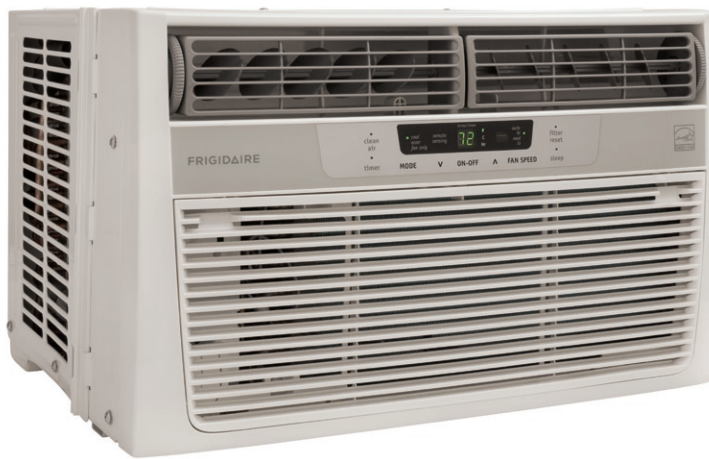

# Home Comfort

FRA083AT7

## Mini Compact Air Conditioner

### Product Dimensions

Height	14-3/4"
Width	21-7/8"
Depth	15-1/2"

#### Multi-Speed Fan

Features three different fan speeds, for more cooling flexibility.