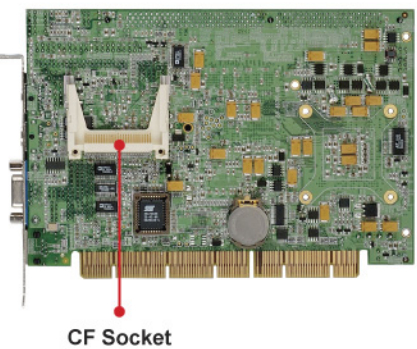

# SMB-710

## Half-size PCI-ISA CPU card

## Features

- ◆ Ultra Low Voltage Intel® Celeron® M Processor upto 1GHz CPU
- ◆ Low ESR, high frequency Cap. Retention
- ◆ Intel 82852GM/82801DB system chipset
- ◆ Compact Flash card adapter, 4 COM, 4 USB 2.0 ports
- ◆ Half-size PCI-ISA CPU card w/ Intel CPU / chipsets

## Technical Specifications

SYSTEM	
Bus Interface	PCI-ISA Bus (Support 3.3V output through goldfinger)
CPU	Intel Mobile Celeron M 600MHz low power embedded CPU
Chipset	Intel 82852GM NB, ICH4 SB
Memory	DDR-SDRAM 184 pin socket, up to 1GB
BIOS	4M firmware HUB Award license BIOS
Ethernet Connector	Intel 82551 support 10/100 Base-T
Audio	AC97 codec
Watchdog Timer	255 levels timer internal, setup by software
Power management	I/O peripheral devices support power saving and doze/standby
Power Connector	4-pin power connector
Temperature	Operating: 0°C ~ 55°C Storage: -10°C ~ 70°C
Humidity	5% ~ 95% RH, non-condensing
Dimensions	185 x 122 mm
Other function	Support USB device boot up(FDD,HDD,CD-ROM) Support Dual Display
RoHS	RoHS Compliant
Display	
VGA connector	1 x DB-15 VGA connector supporting up to 1600 x 1200
LCD connector	2 x LCD 20 pin header interface (Support 18 bits LVDS , Dual channel )