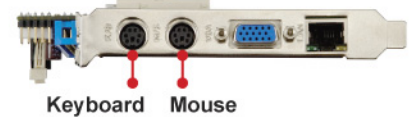

SMB-710

Half-size PCI-ISA CPU card

SMB-730 TV-out

SMB-710

Features

- Ultra Low Voltage Intel® Celeron® M Processor upto 1GHz CPU
- Low ESR, high frequency Cap. Retention
- Intel 82852GM/82801DB system chipset
- Compact Flash card adapter, 4 COM, 4 USB 2.0 ports
- Half-size PCI-ISA CPU card w/ Intel CPU / chipsets

Technical Specifications

SYSTEM	
Bus Interface	PCI-ISA Bus (Support 3.3V output through goldfinger)
CPU	Intel Mobile Celeron M 600MHz low power embedded CPU
Chipset	Intel 82852GM NB, ICH4 SB
Memory	DDR-SDRAM 184 pin socket, up to 1GB
BIOS	4M firmware HUB Award license BIOS
Ethernet Connector	Intel 82551 support 10/100 Base-T
Audio	AC97 codec
Watchdog Timer	255 levels timer internal, setup by software
Power management	I/O peripheral devices support power saving and doze/standby
Power Connector	4-pin power connector
Temperature	Operating: 0°C ~ 55°C Storage: -10°C ~ 70°C
Humidity	5% ~ 95% RH, non-condensing
Dimensions	185 x 122 mm
Other function	Support USB device boot up(FDD,HDD,CD-ROM) Support Dual Display
RoHS	RoHS Compliant
Display	
VGA connector	1 x DB-15 VGA connector supporting up to 1600 x 1200
LCD connector	2 x LCD 20 pin header interface (Support 18 bits LVDS , Dual channel)