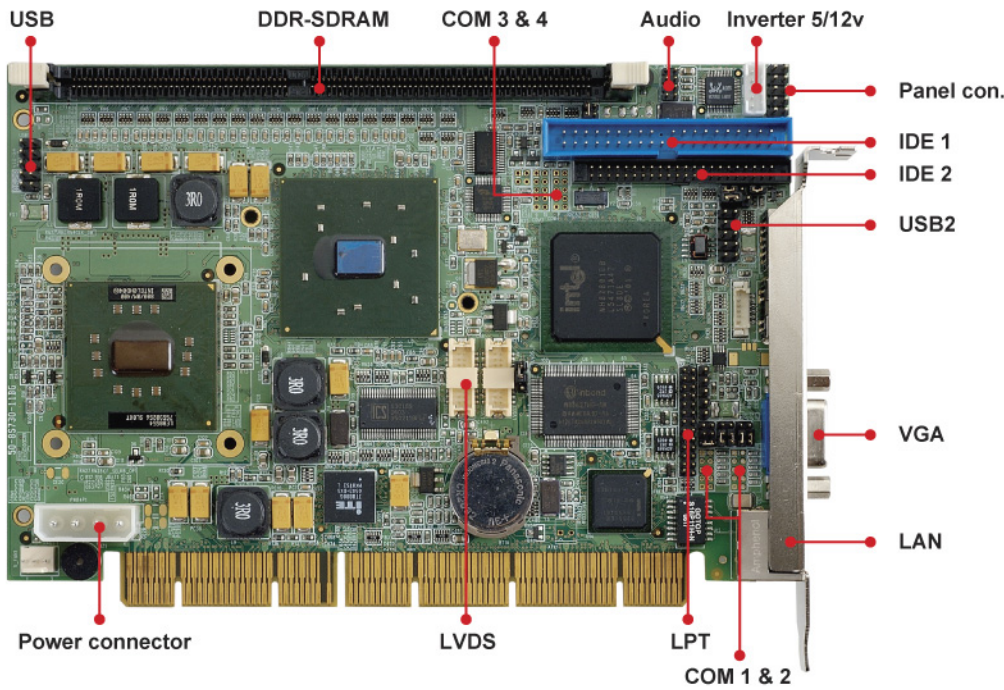

# SMB-710

## Half-size PCI-ISA CPU card

### SMB-730 TV-out

## Technical Specifications

SYSTEM	
Bus Interface	PCI-ISA Bus (Support 3.3V output through goldfinger)
CPU	Intel Mobile Celeron M 600MHz low power embedded CPU
Chipset	Intel 82852GM NB, ICH4 SB
Memory	DDR-SDRAM 184 pin socket, up to 1GB
BIOS	4M firmware HUB Award license BIOS
Ethernet Connector	Intel 82551 support 10/100 Base-T
Audio	AC97 codec
Watchdog Timer	255 levels timer internal, setup by software
Power management	I/O peripheral devices support power saving and doze/standby
Power Connector	4-pin power connector
Temperature	Operating: 0°C ~ 55°C Storage: -10°C ~ 70°C
Humidity	5% ~ 95% RH, non-condensing
Dimensions	185 x 122 mm
Other function	Support USB device boot up(FDD,HDD,CD-ROM) Support Dual Display
RoHS	RoHS Compliant
Display	
VGA connector	1 x DB-15 VGA connector supporting up to 1600 x 1200
LCD connector	2 x LCD 20 pin header interface (Support 18 bits LVDS , Dual channel )