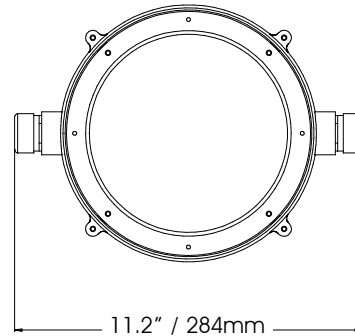

Optional wireless infrared remote available: ELAR WR

ELAR EXPAR Dimensions

The ELAR EXPAR by Elation Professional is a high powered outdoor LED par fixture featuring 145 x 10mm LEDs, RGB color mixing producing infinite colors, 0-100% electronic dimming, slow to fast strobing and a 40° beam angle. This unit is rated at IP65, ideal for indoor or outdoor applications and includes outdoor rated power and data cables along with a/c power 120v input PPG cable (a 240V model is available). The ELAR EXPAR is power/data linkable and is equipped with an internal power supply. The unit is safe in any working position and can be operated in two user modes: DMX-512 or stand alone. There are two DMX modes, a 3 channel mode and a 5 channel mode. Optional accessories for the ELAR EXPAR include ELAR WR wireless infrared remote, optional 180° snoot and optional 360° snoot. Plus with the optional ELAR WR remote users can access internal programs and allow manual control of the unit as well as set DMX start channel address.

FEATURES

- High output LED RGB outdoor par
- 145 x 10mm L.E.D.s (27 red, 60 green & 58 blue)
- RGB Color Mixing (infinite colors)
- Standard 40° beam angle
- Optional 360° / 180° snoots available
- IP 65 rated
- Die-cast aluminum housing
- UV protected front plexi
- Internal power supply
- Power / Data linkable
- DMX-512 or stand alone
- Optional wireless infrared remote available: ELAR WR

TECHNICAL SPECIFICATIONS

- **DMX Channels:** 5 DMX Channels with 2 DMX modes: 3 channel mode and 5 channel mode
- **Control:** USITT DMX-512, 3 pin XLR serial input/output
- **Dimmer:** 0-100% Electronic Dimming
- **Strobe:** Slow to fast
- **IP Rating:** IP 65
- **Power Supply:** 120V/60Hz or 240/50Hz
- **Power consumption:** 20W
- **Lamp:** 145 x 10mm L.E.D.s (27 red, 60 green & 58 blue)
- **Dimensions:** (LxWxH): 9.5" x 8" x 12" / 240 x 200 x 305 mm
- **Weight:** 11 lbs. / 4.8 kgs.
- **Rigging:** Mounting yoke bracket and safety hook for mounting