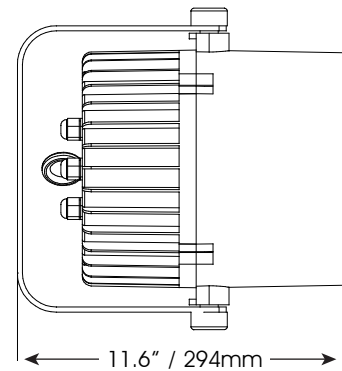

Optional wireless infrared remote available: ELAR WR

ELAR EXPAR Dimensions

The ELAR EXPAR by Elation Professional is a high powered outdoor LED par fixture featuring 145 x 10mm LEDs, RGB color mixing producing infinite colors, 0-100% electronic dimming, slow to fast strobing and a 40° beam angle. This unit is rated at IP65, ideal for indoor or outdoor applications and includes outdoor rated power and data cables along with a/c power 120v input PPG cable (a 240V model is available). The ELAR EXPAR is power/data linkable and is equipped with an internal power supply. The unit is safe in any working position and can be operated in two user modes: DMX-512 or stand alone. There are two DMX modes, a 3 channel mode and a 5 channel mode. Optional accessories for the ELAR EXPAR include ELAR WR wireless infrared remote, optional 180° snoot and optional 360° snoot. Plus with the optional ELAR WR remote users can access internal programs and allow manual control of the unit as well as set DMX start channel address.

FEATURES

- High output LED RGB outdoor par
- 145 x 10mm L.E.D.s (27 red, 60 green & 58 blue)
- RGB Color Mixing (infinite colors)
- Standard 40° beam angle
- Optional 360° / 180° snoots available
- IP 65 rated
- Die-cast aluminum housing
- UV protected front plexi
- Internal power supply
- Power / Data linkable
- DMX-512 or stand alone
- Optional wireless infrared remote available: ELAR WR

TECHNICAL SPECIFICATIONS

- **DMX Channels:** 5 DMX Channels with 2 DMX modes: 3 channel mode and 5 channel mode
- **Control:** USITT DMX-512, 3 pin XLR serial input/output
- **Dimmer:** 0-100% Electronic Dimming
- **Strobe:** Slow to fast
- **IP Rating:** IP 65
- **Power Supply:** 120V/60Hz or 240/50Hz
- **Power consumption:** 20W
- **Lamp:** 145 x 10mm L.E.D.s (27 red, 60 green & 58 blue)
- **Dimensions:** (LxWxH): 9.5" x 8" x 12" / 240 x 200 x 305 mm
- **Weight:** 11 lbs. / 4.8 kgs.
- **Rigging:** Mounting yoke bracket and safety hook for mounting