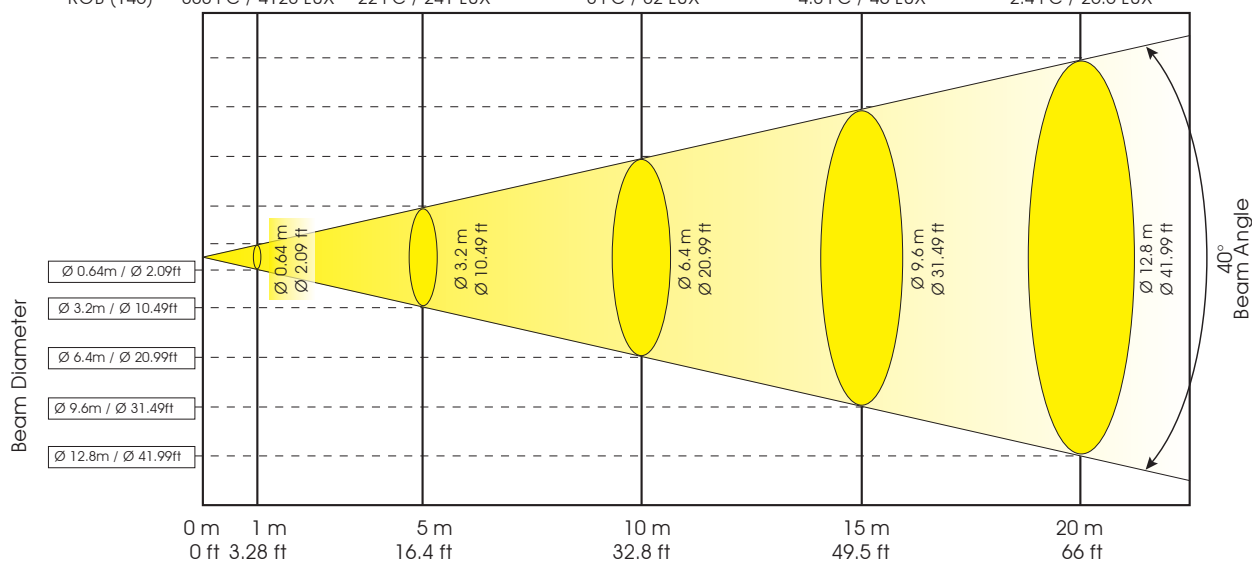

FEATURES

- High output LED RGB outdoor par
- 145 x 10mm L.E.D.s (27 red, 60 green & 58 blue)
- RGB Color Mixing (infinite colors)
- Standard 40° beam angle
- Optional 360° / 180° snoots available
- IP 65 rated
- Die-cast aluminum housing
- UV protected front plexi
- Internal power supply
- Power / Data linkable
- DMX-512 or stand alone
- Optional wireless infrared remote available: ELAR WR

TECHNICAL SPECIFICATIONS

- **DMX Channels:** 5 DMX Channels with 2 DMX modes: 3 channel mode and 5 channel mode
- **Control:** USITT DMX-512, 3 pin XLR serial input/output
- **Dimmer:** 0-100% Electronic Dimming
- **Strobe:** Slow to fast
- **IP Rating:** IP 65
- **Power Supply:** 120V/60Hz or 240/50Hz
- **Power consumption:** 20W
- **Lamp:** 145 x 10mm L.E.D.s (27 red, 60 green & 58 blue)
- **Dimensions:** (LxWxH): 9.5" x 8" x 12" / 240 x 200 x 305 mm
- **Weight:** 11 lbs. / 4.8 kgs.
- **Rigging:** Mounting yoke bracket and safety hook for mounting

COLORS

- Total of 145 x 10mm L.E.D.s (27 red, 60 green & 58 blue)
- RGB Color Mixing (infinite colors)

PHOTOMETRICS

ELAR EXPAR Photometric Beam Angle Data

Standard Beam Angle 40°

LUX x 0.0929 = FC

R (27)	54 FC / 580 LUX	3.4 FC / 37 LUX	1 FC / 12 LUX	0.5 FC / 6 LUX	0.3 FC / 3.5 LUX
G (60)	145 FC / 1560 LUX	8 FC / 83 LUX	2.7 FC / 29 LUX	1.5 FC / 16 LUX	0.8 FC / 9 LUX
B(58)	185 FC / 1988 LUX	11 FC / 121 LUX	4 FC / 41 LUX	2 FC / 24 LUX	1.2 FC / 13 LUX
RGB (145)	383 FC / 4128 LUX	22 FC / 241 LUX	8 FC / 82 LUX	4.3 FC / 46 LUX	2.4 FC / 25.5 LUX

DMX TRAITS

3 Channel Mode

Channel	Value	Function
1	0 - 255	Red (0% - 100%)
2	0 - 255	Green (0% - 100%)
3	0 - 255	Blue (0% - 100%)

5 Channel Mode

Channel	Value	Function
1	0 - 255	Red (0% - 100%)
2	0 - 255	Green (0% - 100%)
3	0 - 255	Blue (0% - 100%)
4	0 - 255	Dimming (0 - 100%)
5	0 - 10	Strobing: no function
	11 - 255	Strobing: slow to fast