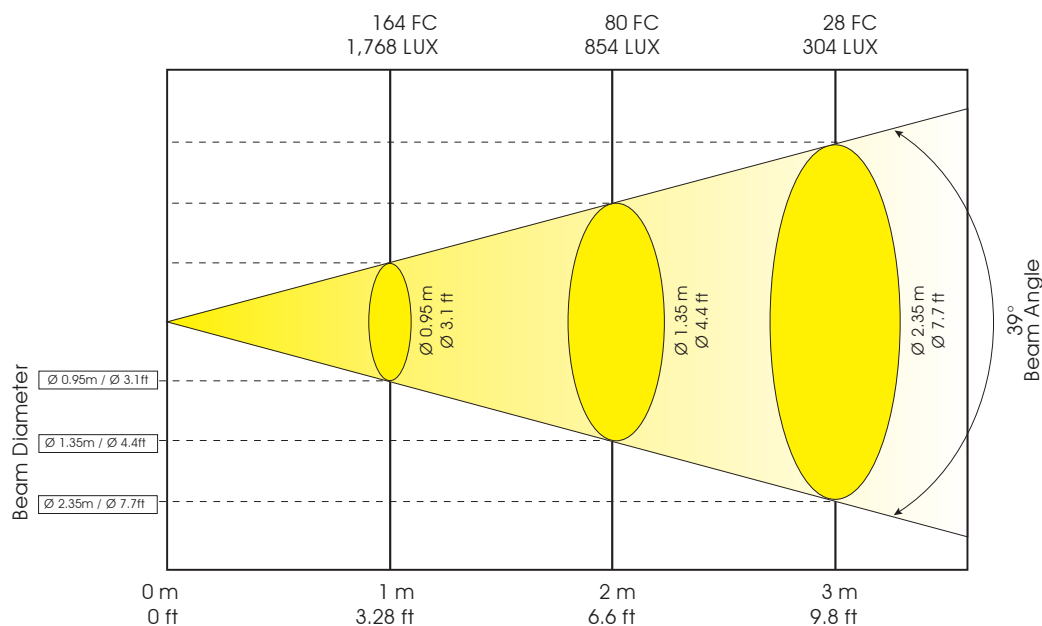

Design LED 36MH Dimensions

The Design LED 36 (DLED 36) by Elation Professional is a high output LED color changer equipped with 36 1W Luxeon LEDs, 12 red, 12 green and 12 blue, featuring brilliant light output and infinite color possibilities. A standard beam angle of 39° is produced with the light frost filter (304 LUX / 28 FC @ 3M) and 25° beam angle without the light frost filter. Optional 15° and 45° lens kits are available. The DLED 36 also features built-in macro channel, 0-100% dimming and a strobe effect of 1-18 flashes per second. The design of the fixture is optimized providing up to 100,000 hours estimated LED life, low power consumption and minimal heat emissions with a compact case design the DLED 36 can fit into a 12" x 12" truss easily for truss warmer use. The DLED 36 is fan cooled and rated IP 20, ideal for indoor applications. This unit operates at 120V/60hz and has a built-in power supply and DMX control. DMX control is via 3 or 6 channel operation modes and display is via 12 position binary dip switch. Control data input is via 3-pin XLR connections and rigging includes installed mounting bracket and safety eye hook. Safety cable and 3-pin data cable are included.

## TECHNICAL SPECIFICATIONS

- **DMX Channels:** 3 or 6 DMX operation, built-in macro channel, RGB
- **Control:** Built-in 3-pin XLR serial data connection
- **Dimmer:** 0 - 100% dimming
- **Strobe:** Strobe effect 1-18 flashes per second
- **IP Rating:** IP 20
- **Power Supply:** Built-in power supply & DMX-512 control 120V / 60hz
- **Power Consumption:** 50W
- **Lamp:** 36 x 1W Luxeon 1 LEDs - (12 each R, G, B) Long-life L.E.D.s
- **Lamp Life:** 100,000 hrs.
- **Dimensions:** (LxWxH) 7" x 8.75" x 10" / 177.8 x 222.25 x 254 mm
- **Weight:** 9.5 lbs / 4.31 kg
- **Rigging:** Mounting bracket and safety I-hook installed, safety cable & 3-pin data cable included

## PHOTOMETRICS

**Design LED 36**  
Photometric Beam Angle Data

**Beam Angle 39°**

LUX x 0.0929 = FC