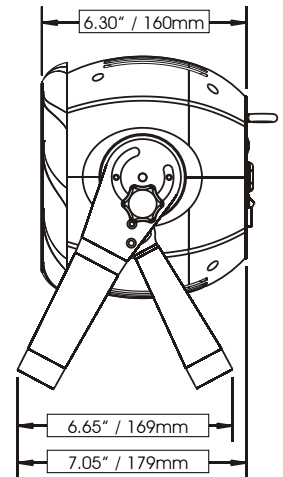

Design LED 36MH Dimensions

The Design LED 36 (DLED 36) by Elation Professional is a high output LED color changer equipped with 36 1W Luxeon LEDs, 12 red, 12 green and 12 blue, featuring brilliant light output and infinite color possibilities. A standard beam angle of 39° is produced with the light frost filter (304 LUX / 28 FC @ 3M) and 25° beam angle without the light frost filter. Optional 15° and 45° lens kits are available. The DLED 36 also features built-in macro channel, 0-100% dimming and a strobe effect of 1-18 flashes per second. The design of the fixture is optimized providing up to 100,000 hours estimated LED life, low power consumption and minimal heat emissions with a compact case design the DLED 36 can fit into a 12" x 12" truss easily for truss warmer use. The DLED 36 is fan cooled and rated IP 20, ideal for indoor applications. This unit operates at 120V/60hz and has a built-in power supply and DMX control. DMX control is via 3 or 6 channel operation modes and display is via 12 position binary dip switch. Control data input is via 3-pin XLR connections and rigging includes installed mounting bracket and safety eye hook. Safety cable and 3-pin data cable are included.

## TECHNICAL SPECIFICATIONS

- **DMX Channels:** 3 or 6 DMX operation, built-in macro channel, RGB
- **Control:** Built-in 3-pin XLR serial data connection
- **Dimmer:** 0 - 100% dimming
- **Strobe:** Strobe effect 1-18 flashes per second
- **IP Rating:** IP 20
- **Power Supply:** Built-in power supply & DMX-512 control 120V / 60hz
- **Power Consumption:** 50W
- **Lamp:** 36 x 1W Luxeon 1 LEDs - (12 each R, G, B) Long-life L.E.D.s
- **Lamp Life:** 100,000 hrs.
- **Dimensions:** (LxWxH) 7" x 8.75" x 10" / 177.8 x 222.25 x 254 mm
- **Weight:** 9.5 lbs / 4.31 kg
- **Rigging:** Mounting bracket and safety I-hook installed, safety cable & 3-pin data cable included

## PHOTOMETRICS

**Design LED 36**  
Photometric Beam Angle Data

**Beam Angle 39°**

LUX x 0.0929 = FC