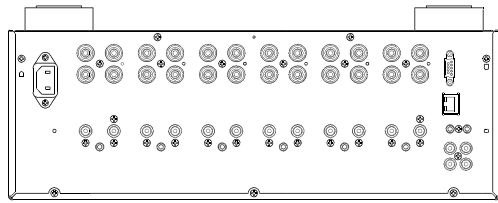

Input / Output terminals

INPUT		
Analog Audio in		12
BUS input L/R		1
OUT		
Speaker Output		12
Bus Output L/R		1
Control		
Ethernet		1
RS-232C		1
Trigger In		7
(Tuner 1 to 6 and Master)		
Trigger Out		1

Specifications

General	
Power supply	AC 120 V, 60 Hz
Dimensions (WxHxD)	434 x 171 x 410 mm 17-3/32" x 6-25/32" x 16-5/32"
Weight	18.0 kg, 39.68 lbs