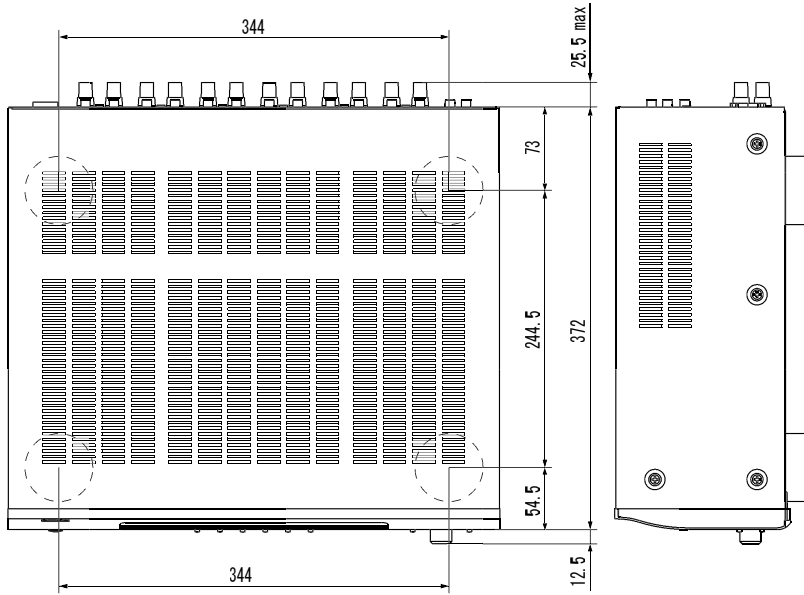

Input / Output terminals

INPUT		
Analog Audio in		12
BUS input L/R		1
OUT		
Speaker Output		12
Bus Output L/R		1
Control		
Ethernet		1
RS-232C		1
Trigger In		7
(Tuner 1 to 6 and Master)		
Trigger Out		1

Specifications

General	
Power supply	AC 120 V, 60 Hz
Dimensions (WxHxD)	434 x 171 x 410 mm 17-3/32" x 6-25/32" x 16-5/32"
Weight	18.0 kg, 39.68 lbs