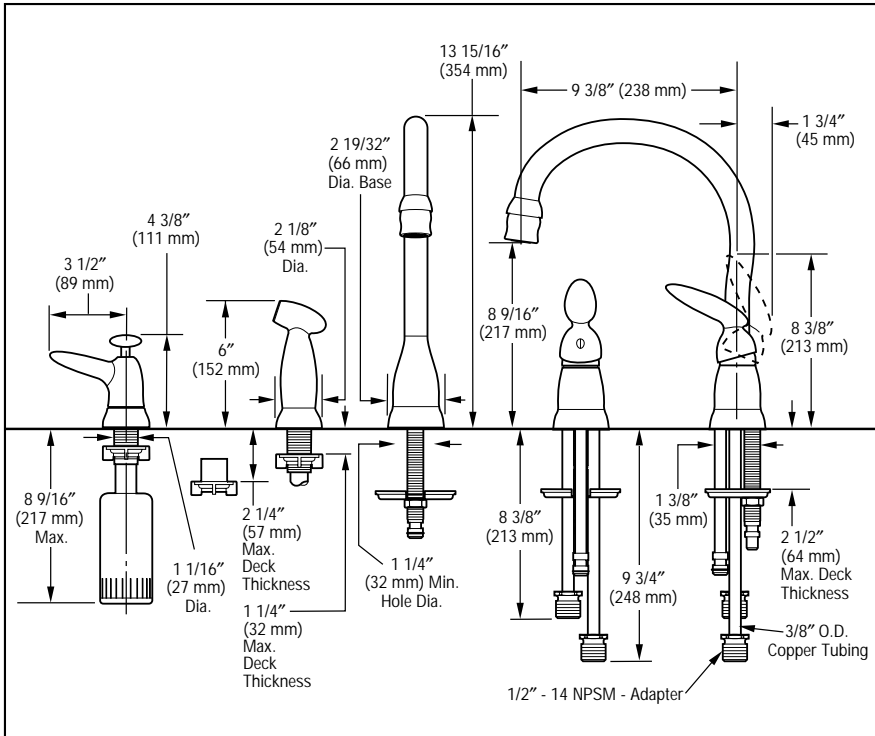

Submitted Model No.: _____

Specific Features: _____

KITCHEN FAUCETS

- The Michael Graves Collection™
- Single Handle Widespread Deck Mount
- 3 and 4 Hole Sink Applications
- Quick Snap® Hose Installation

STANDARD SPECIFICATIONS:

- Solid brass fabricated body.
- 9 3/8" (238 mm) long, 13 15/16" (354 mm) high spout swings 360°.
- Lever handle. Control mechanism shall be of the rotating stainless steel ball type with replaceable non-metallic seats operating in stainless steel lined sockets.
- Control handle shall return to neutral position when valve is turned off.
- Model 186 and 187 series with spray attachment has anti-siphon device as integral part of valve body.
- Quick Snap® vegetable sprayer hose with matching finish sprayhead on model 186 and 187 series - 45" (1143mm) long hose.
- 3/8" O.D. straight, staggered copper tube inlets - 9 1/2" (241mm) and 10 3/4" (273mm) long with 1/2" NPSM adapters.
- Recommended hole sizes 1 3/8" (35 mm) on 4" (102 mm) centers.
- Dual function, swivel head aerator.