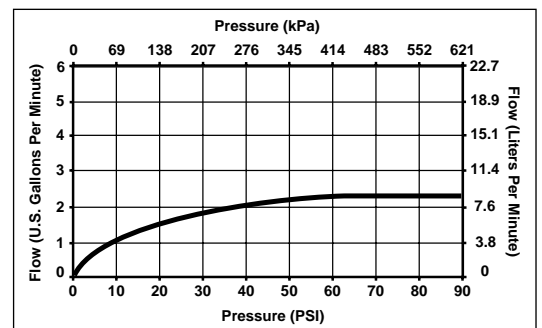

COMPLIES WITH:

- ASME A112.18.1 / CSA B125.1
- Indicates ADA compliance to ICC/ANSI A117.1
- IAPMO Listed
- CSA Certified
- NSF 61