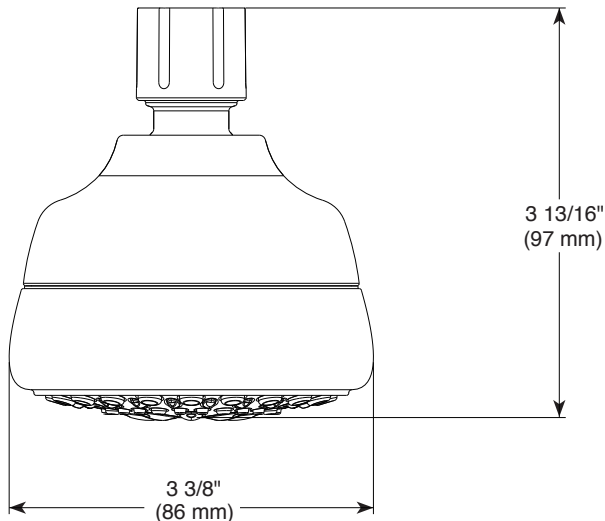

75762SN

Submitted Model No.: _____

Specific Features: _____

75762SN 2.0 GPM

-  Wide Full Spray
-  Drenching Full Spray
-  Standard Full Spray
-  Massage Spray
-  Full Spray w/ Massage
-  Energy saving Spray
-  Pause

SHOWERHEAD

- Touch-Clean® nozzles
- 7-Setting/message showerhead

STANDARD SPECIFICATIONS:

- Standard 1/2" pipe fitting.
- Easy-turn spray dial for simple spray selection.
- Metal ball connector for durability. Easy installation.
- Maximum water consumption 2.0 gpm (7.6 L/min) @ 80 psi.
- Actual water consumption 1.5 gpm (5.7 L/min) @ 45 psi.
- For use with automatic compensating valves rated at 1.5 gpm (5.7 L/min) or less.

COMPLIES WITH

- ASME A112.18.1/CSA B125.1

55 E. 111th Street, Indianapolis, Indiana 46280
 350 South Edgeware Road, St. Thomas, Ontario Canada N5P 4L1
 © 2015 Masco Corporation of Indiana

Delta reserves the right (1) to make changes in specifications and materials, and (2) to change or discontinue models, both without notice or obligation. Dimensions are for reference only. See current full-line price book or www.deltafaucet.com for finish options and product availability.