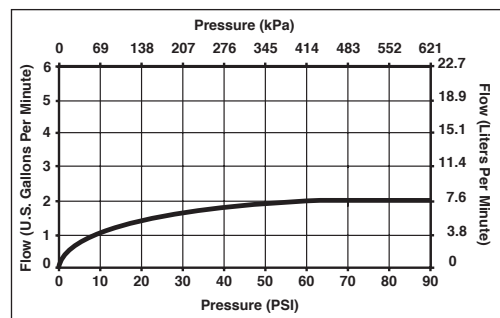

COMPLIES WITH

- ASME A112.18.1/CSA B125.1

55 E. 111th Street, Indianapolis, Indiana 46280
350 South Edgeware Road, St. Thomas, Ontario Canada N5P 4L1
© 2015 Masco Corporation of Indiana

Delta reserves the right (1) to make changes in specifications and materials, and (2) to change or discontinue models, both without notice or obligation. Dimensions are for reference only. See current full-line price book or www.deltafaucet.com for finish options and product availability.