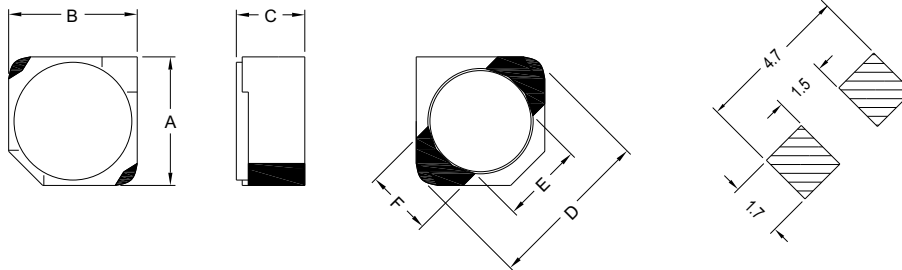

SMT Power Inductor

SILM320L Type

Features

- RoHS compliant.
- Low profile (2.0mm max. height) SMD type.
- Magnetically shielded, suitable for high density mounting.
- Self-leads, suitable for high density mounting.
- High energy storage and low DCR.
- Provided with embossed carrier tape packing.
- Ideal for power source circuits, DC-DC converter, DC-AC inverters inductor applications.
- In addition to the standard versions shown here, customized inductors are available to meet your exact requirements.

Mechanical Dimension:

RECOMMENDED PAD PATTERNS

UNIT:mm/inch
 A = 3.2 / 0.126 Max.
 B = 3.2 / 0.126 Max.
 C = 2.0 / 0.079 Max.
 D = 4.0 / 0.157 Max.
 E = 2.2 / 0.087
 F = 1.0 / 0.039

Electrical Characteristics: 25°C: 100KHz, 0.1V

PART NO.	L ¹ (uH)	DCR (mΩ) MAX	Isat ² (A dc)	Ir ³ (A dc)
SILM320L - 2R2	2.2	41	0.85	2.30
SILM320L - 3R3	3.3	54	0.75	2.10
SILM320L - 4R7	4.7	78	0.63	1.65
SILM320L - 6R8	6.8	106	0.52	1.32
SILM320L - 100	10.0	180	0.43	1.00
SILM320L - 150	15.0	220	0.35	0.80
SILM320L - 220	22.0	320	0.30	0.68
SILM320L - 330	33.0	460	0.24	0.56
SILM320L - 470	47.0	660	0.20	0.48