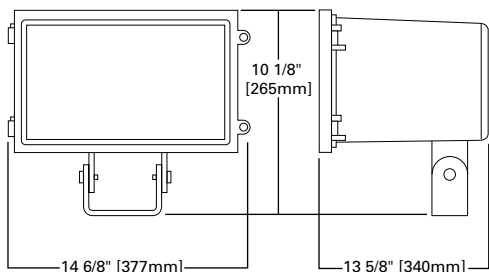

DIMENSIONS

TRUNNION-MOUNT DRILL PATTERN

EPA-Effective Projected Area: .876 Square Feet

ORDERING INFORMATION

SAMPLE NUMBER: HPXF40T

Accessories²

XF/WG=Wire Guard
 XF/GS=Replacement Door (Bronze)
 XF/FC=Side and Top Visor (Bronze)
 XF/SF=Slipfitter (Bronze)

FLOODLIGHT

- Tempered glass lens is impact- and thermal shock-resistant. Four point door connection provides positive seal to housing
- Die-cast aluminum housing is finished in weather- and abrasion-resistant dark bronze polyester powder coat
- Full-circumference silicone gasket seals out external contaminants
- 5KV pulse-rated mogul-base porcelain lamp socket for HID lamps
- Mogul-base lamp included and available up to 400W HPS or MH
- Formed-aluminum reflector optimizes beam efficiency and control
- Polyester powder coated steel trunnion mount provides stability and adjustable aiming. Optional slipfitter available (order separately)
- Approximate net weight: 33 lbs. (15 kgs.)