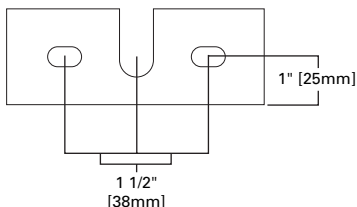

DIMENSIONS

TRUNNION-MOUNT DRILL PATTERN

EPA-Effective Projected Area: .876 Square Feet

ORDERING INFORMATION

SAMPLE NUMBER: HPXF40T

Accessories²

XF/WG=Wire Guard
 XF/GS=Replacement Door (Bronze)
 XF/FC=Side and Top Visor (Bronze)
 XF/SF=Slipfitter (Bronze)

FLOODLIGHT

- Tempered glass lens is impact- and thermal shock-resistant. Four point door connection provides positive seal to housing
- Die-cast aluminum housing is finished in weather- and abrasion-resistant dark bronze polyester powder coat
- Full-circumference silicone gasket seals out external contaminants
- 5KV pulse-rated mogul-base porcelain lamp socket for HID lamps
- Mogul-base lamp included and available up to 400W HPS or MH
- Formed-aluminum reflector optimizes beam efficiency and control
- Polyester powder coated steel trunnion mount provides stability and adjustable aiming. Optional slipfitter available (order separately)
- Approximate net weight: 33 lbs. (15 kgs.)