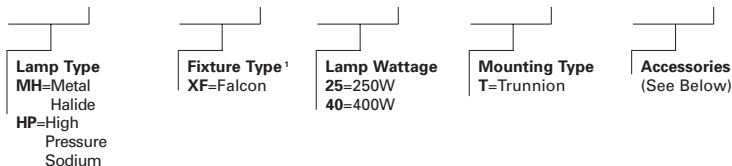

DIMENSIONS

TRUNNION-MOUNT DRILL PATTERN

EPA-Effective Projected Area: .876 Square Feet

ORDERING INFORMATION

SAMPLE NUMBER: HPXF40T

Accessories²

XF/WG=Wire Guard
 XF/GS=Replacement Door (Bronze)
 XF/FC=Side and Top Visor (Bronze)
 XF/SF=Slipfitter (Bronze)

FLOODLIGHT

- Tempered glass lens is impact- and thermal shock-resistant. Four point door connection provides positive seal to housing
- Die-cast aluminum housing is finished in weather- and abrasion-resistant dark bronze polyester powder coat
- Full-circumference silicone gasket seals out external contaminants
- 5KV pulse-rated mogul-base porcelain lamp socket for HID lamps
- Mogul-base lamp included and available up to 400W HPS or MH
- Formed-aluminum reflector optimizes beam efficiency and control
- Polyester powder coated steel trunnion mount provides stability and adjustable aiming. Optional slipfitter available (order separately)
- Approximate net weight: 33 lbs. (15 kgs.)