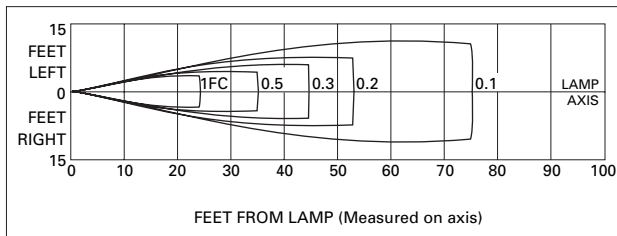

ENERGY DATA

Power Consumption is equal to lamp wattage.

PHOTOMETRICS

Horizontal Distribution

Diagram No. 12 Lamp No. 029-121 @ 75 Initial Lumens

Vertical Distribution

Diagram No. 12 Lamp No. 029-121

Diagram No. 3 Lamp No. 029-03 @ 108 Initial Lumens

Diagram No. 3 Lamp No. 029-03

Diagram No. 6 Lamp No. 029-16 @ 155 Initial Lumens

Diagram No. 6 Lamp No. 029-16

Free Manuals Download Website

<http://myh66.com>

<http://usermanuals.us>

<http://www.somanuals.com>