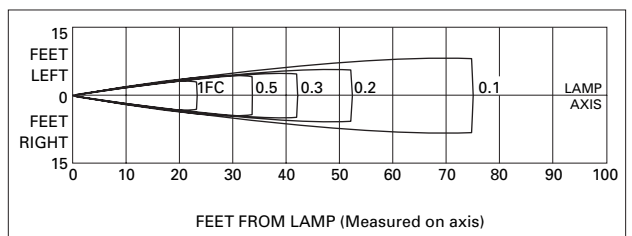

ENERGY DATA

Power Consumption is equal to lamp wattage.

PHOTOMETRICS

Horizontal Distribution

Diagram No. 12 Lamp No. 029-121 @ 75 Initial Lumens

Vertical Distribution

Diagram No. 12 Lamp No. 029-121

Diagram No. 3 Lamp No. 029-03 @ 108 Initial Lumens

Diagram No. 3 Lamp No. 029-03

Diagram No. 6 Lamp No. 029-16 @ 155 Initial Lumens

Diagram No. 6 Lamp No. 029-16

Free Manuals Download Website

<http://myh66.com>

<http://usermanuals.us>

<http://www.somanuals.com>