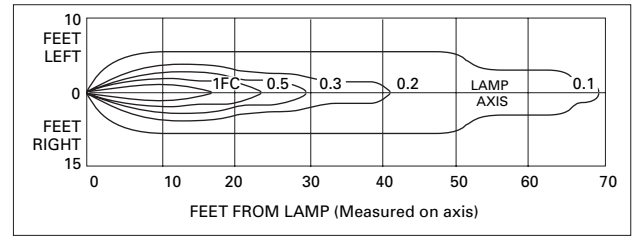

ENERGY DATA

Power Consumption is equal to lamp wattage.

PHOTOMETRICS

Horizontal Distribution

Diagram No. 12 Lamp No. 029-121 @ 75 Initial Lumens

Vertical Distribution

Diagram No. 12 Lamp No. 029-121

Diagram No. 3 Lamp No. 029-03 @ 108 Initial Lumens