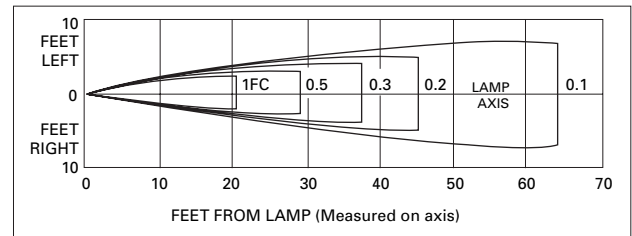

ENERGY DATA

Power Consumption is equal to lamp wattage.

PHOTOMETRICS

Horizontal Distribution

Diagram No. 12 Lamp No. 029-121 @ 75 Initial Lumens

Vertical Distribution

Diagram No. 12 Lamp No. 029-121

Diagram No. 3 Lamp No. 029-03 @ 108 Initial Lumens