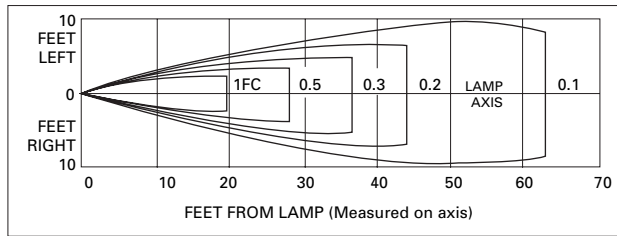

ENERGY DATA

Power Consumption is equal to lamp wattage.

PHOTOMETRICS

Horizontal Distribution

Diagram No. 12 Lamp No. 029-121 @ 75 Initial Lumens

Vertical Distribution

Diagram No. 12 Lamp No. 029-121

Diagram No. 3 Lamp No. 029-03 @ 108 Initial Lumens