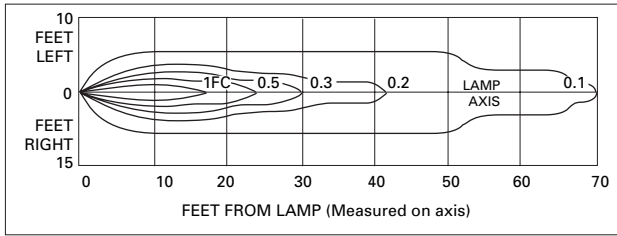

ENERGY DATA

Power Consumption is equal to lamp wattage.

PHOTOMETRICS

Horizontal Distribution

Diagram No. 12 Lamp No. 029-121 @ 75 Initial Lumens

Vertical Distribution

Diagram No. 12 Lamp No. 029-121

Diagram No. 3 Lamp No. 029-03 @ 108 Initial Lumens