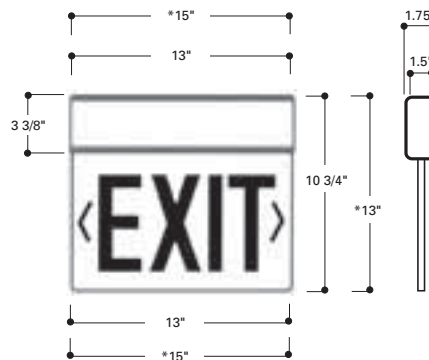

### EXIT LIGHTING

- Dual Voltage Input 120/277 VAC, 60 Hz
- Anodized Aluminum housing, clear acrylic panel or faceplate
- LED lamping
- Nickel Cadmium battery (Self-Powered)
- Universal Surface Mount: Ceiling, Wall or End
- Single and double face panels standard
- Universal, Field Installable Chevrons
- Mirror background included with double face exits
- Test Switch/Power Indicator Light (Self powered)
- UL 924 Listed, ETL Listed, Life Safety NFPA 101, most state and local codes

### DIMENSIONS