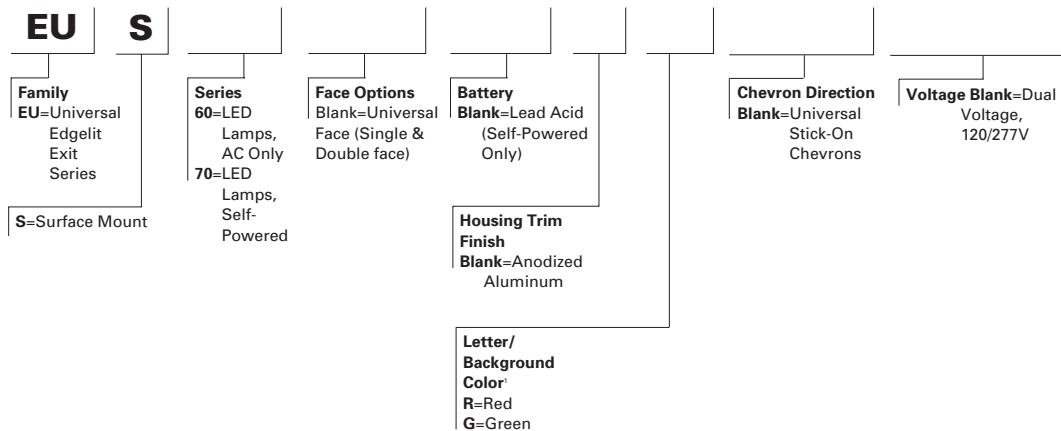

ORDERING INFORMATION-COMplete UNIT

SAMPLE NUMBER: EUR70R