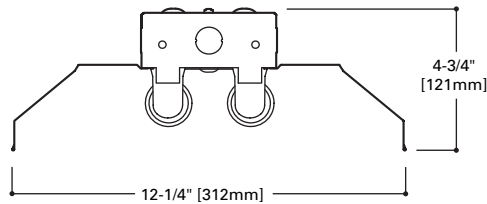

DIMENSIONS

9240 Shoplight

9232 Worklight

IC9232 Industrial Worklight

ORDERING INFORMATION ⁽²⁾

Catalog Number	Description	Lamp	Shipping Wt.
SHOPLIGHT - 9240	2 Lamp, 48" Shoplight • Magnetic Ballast, Start Temp - 50°F • 6" Reflector • 5 ft. Cord • No Pull Chain • (2) S-hook 12" Chains • Pre-assembled	(2) 40W T12 Lamps (not included)	6.42 lbs.
WORKLIGHT - 9232	 2 Lamp, 48" Worklight • Electronic Ballast, Start Temp - 0°F • 7" Reflector • 5 ft. Cord • Pull Chain • (2) S-hook 12" Chains • Pre-assembled	(2) 32W T8 Lamps (not included)	7.9 lbs.
INDUSTRIAL WORKLIGHT - IC9232	 2 Lamp, 48" Industrial Worklight • Electronic Ballast, Start Temp - 0°F • 12" Reflector • 8 ft. Cord • Pull Chain • (2) S-hook 18" Chains • Some assembly required	(2) 32W T8 Lamps (not included)	12 lbs.