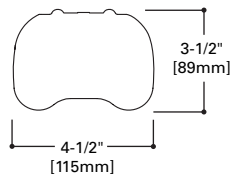

DIMENSIONS

9240 Shoplight

9232 Worklight

IC9232 Industrial Worklight

ORDERING INFORMATION ⁽²⁾

Catalog Number	Description	Lamp	Shipping Wt.
SHOPLIGHT - 9240	2 Lamp, 48" Shoplight • Magnetic Ballast, Start Temp - 50°F • 6" Reflector • 5 ft. Cord • No Pull Chain • (2) S-hook 12" Chains • Pre-assembled	(2) 40W T12 Lamps (not included)	6.42 lbs.
WORKLIGHT - 9232	 2 Lamp, 48" Worklight • Electronic Ballast, Start Temp - 0°F • 7" Reflector • 5 ft. Cord • Pull Chain • (2) S-hook 12" Chains • Pre-assembled	(2) 32W T8 Lamps (not included)	7.9 lbs.
INDUSTRIAL WORKLIGHT - IC9232	 2 Lamp, 48" Industrial Worklight • Electronic Ballast, Start Temp - 0°F • 12" Reflector • 8 ft. Cord • Pull Chain • (2) S-hook 18" Chains • Some assembly required	(2) 32W T8 Lamps (not included)	12 lbs.