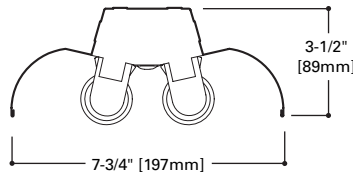

DIMENSIONS

9240 Shoplight

9232 Worklight

IC9232 Industrial Worklight

ORDERING INFORMATION ⁽²⁾

Catalog Number	Description	Lamp	Shipping Wt.
SHOPLIGHT - 9240	2 Lamp, 48" Shoplight • Magnetic Ballast, Start Temp - 50°F • 6" Reflector • 5 ft. Cord • No Pull Chain • (2) S-hook 12" Chains • Pre-assembled	(2) 40W T12 Lamps (not included)	6.42 lbs.
WORKLIGHT - 9232	 2 Lamp, 48" Worklight • Electronic Ballast, Start Temp - 0°F • 7" Reflector • 5 ft. Cord • Pull Chain • (2) S-hook 12" Chains • Pre-assembled	(2) 32W T8 Lamps (not included)	7.9 lbs.
INDUSTRIAL WORKLIGHT - IC9232	 2 Lamp, 48" Industrial Worklight • Electronic Ballast, Start Temp - 0°F • 12" Reflector • 8 ft. Cord • Pull Chain • (2) S-hook 18" Chains • Some assembly required	(2) 32W T8 Lamps (not included)	12 lbs.