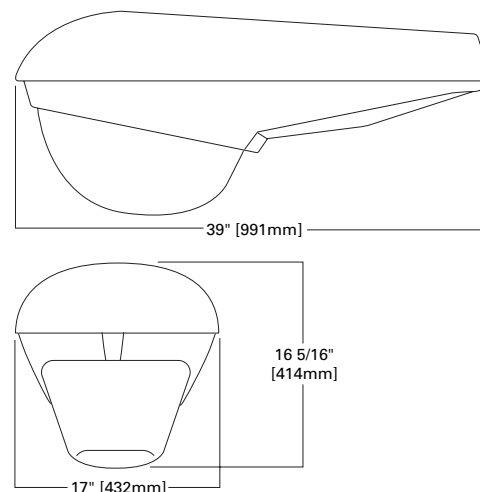

# OVL ROADWAY LUMINAIRE

ROADWAY LUMINAIRE

1000W  
MH/HPS

STREETWORKS™