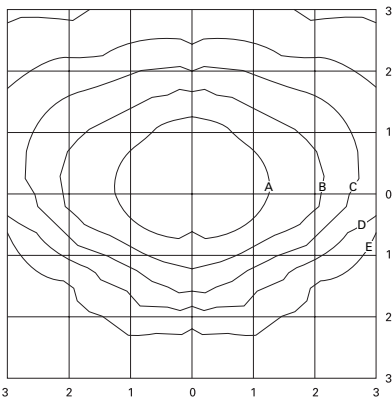

PHOTOMETRICS [Complete IES files available at www.cooperlighting.com]

OVL91S3B.IES
1000 Watt HPS
130,000 Lumen Clear Lamp
Type III-Short Semi-Cutoff