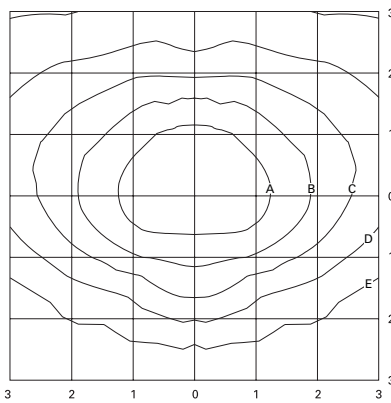

PHOTOMETRICS [Complete IES files available at [www.cooperlighting.com](http://www.cooperlighting.com)]

**OVL91S3B.IES**  
 1000 Watt HPS  
 130,000 Lumen Clear Lamp  
 Type III-Short Semi-Cutoff

**OVL91S4E.IES**  
 1000 Watt HPS  
 130,000 Lumen Clear Lamp  
 Type IV-Medium Semi-Cutoff