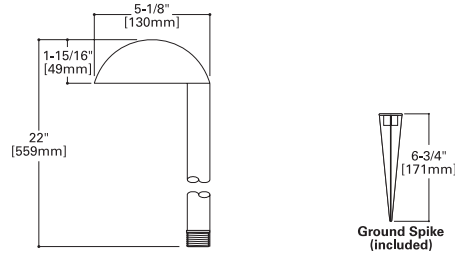

SAMPLE NUMBER: 1507-INC18-12-BK

MODEL	SOURCE	VOLTS	FINISH
1507 Stationary housing with 1/2" NPS post	<i>Incandescent / Halogen</i> INC18 18W / S8 / D.C. bayonet 20T4 20W / T4 / G6.35 <i>12V remote transformer required - not included</i> <i>Lamp included</i>	12	<i>Painted</i> BK Black BZ Bronze CS City silver VE Verde WT White