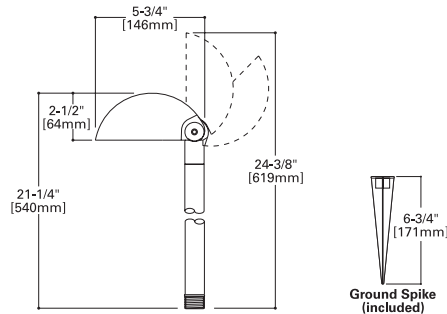

SAMPLE NUMBER: 1510-INC18-12-BK

MODEL	SOURCE	VOLTS	FINISH	OPTIONS
1510 Adjustable housing with 1/2" NPS post	<i>Incandescent / Halogen</i> INC18 18W / S8 / D.C. bayonet 35T4 35W / T4 / GY6.35 <i>12V remote transformer required - not included</i> <i>Lamp included</i>	12	<i>Painted</i> BK Black BZ Bronze CS City silver VE Verde WT White	MS 3-1/2" mini post in lieu of standard 20"

Note: See "Accessories" section for Low Voltage Cable & Transformers, Mounting Accessories and Lamps.