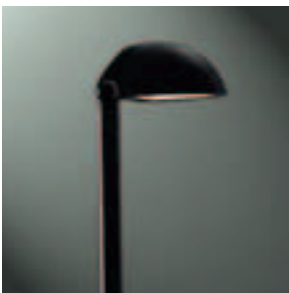

MAUI 1510

18W (max) S8 Incandescent
35W (max) T4 Halogen
Low Voltage (12V)

FEATURES

- Includes cast zinc mounting spike
- Adjustable fixture head pivots 90°
- Die-cast & machined aluminum
- Stainless steel hardware
- UL / cUL listed
- Three (3) year warranty