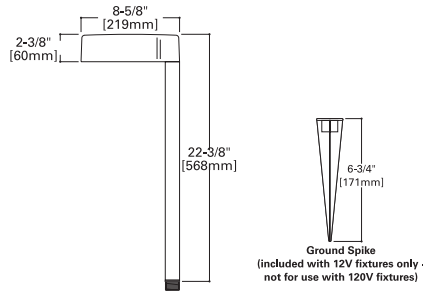

SAMPLE NUMBER: 1503-INC18-12-BK

MODEL	SOURCE	VOLTS	FINISH
1503 Solid housing with 1/2" NPS post	<i>Incandescent / Halogen</i> INC18 18W / S8 / D.C. bayonet 50T4 50W / T4 / G6.35 <i>12V remote transformer required - not included</i> <i>Lamp included</i>	12	<i>Painted</i> BK Black BZ Bronze CS City silver VE Verde WT White
	<i>Compact Fluorescent</i> CF5 5W / twin tube / G23 <i>Lamp included</i>		120