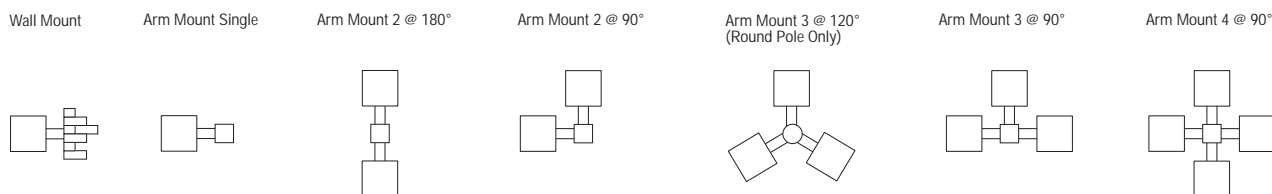

MOUNTING CONFIGURATIONS