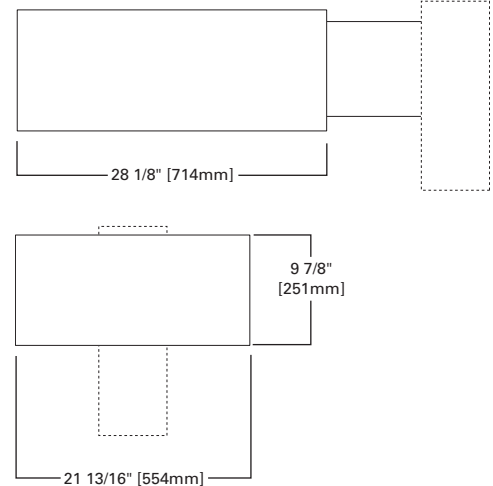

HOUSING

REFLECTOR

Anodized, specular aluminum reflector is field-rotatable for forward or side throw illumination.

GASKETING

High temperature door gasket.

DOOR

Extruded aluminum hinged door with tempered-glass lens and captive retaining screws.

BALLAST

Removable ballast assembly with quick disconnect.

FINISH

Standard polyester powder coat finish in bronze. For more color options see optional colors or consult your Streetworks representative for more information.

ORDERING INFORMATION

SAMPLE NUMBER: MFT91MWWFT4

PRODUCT FAMILY	LAMP WATTAGE	LAMP TYPE¹	BALLAST TYPE¹	VOLTAGE¹	DISTRIBUTION	OPTIONS + ACCESSORIES
MFT=Landau	40=400W 91=1000W	S=High Pressure Sodium R=SMH M=Metal Halide	W=CWA	2=120V 0=208V 4=240V 7=277V 8=480V W=Multi-Tap wired 120V N=Multi-Tap wired 277V	FT=Forward Throw 3D=Type III MCO	(See Below)

OPTIONS + ACCESSORIES [Must be listed in the order shown and separated by a dash]

OPTIONS (add as suffix)

- 1=Single Fused, Internally Mounted (120 or 277V)
- 2=Double Fused, Internally Mounted (208, 240, or 480V)
- 4=Photocontrol Receptacle
- WH=White
- BK=Black
- AP=Grey
- DP=Dark Platinum
- GM=Graphite Metallic
- AIR=Arm Included for Round Pole
- AIS=Arm Included for Round Pole
- L=Lamp Included
- HS=House Side Shield

ACCESSORIES (order separately)

- OA1016=Photoelectric Control, 105-285-Volt NEMA Type
- OA1027=Photoelectric Control, 480-Volt NEMA Type
- OA1066=Mast Arm Adapter for Existing 2 3/8" O.D. Horizontal Arm
- OA1090=Adjustable Slipfitter for 2 3/8" O.D. Vertical Tenon
- OA1149=Polycarbonate Vandal Shield, Field Installed
- OA1156=6" Rectangular Arm for Square Pole, .20 EPA
- OA1157=12" Rectangular Arm for Square Pole, .50 EPA
- OA1158=18" Rectangular Arm for Square Pole, .70 EPA
- OA1159=Tenon-mounted Crossarm for Two Units
- OA1160=Tenon-mounted Crossarm for Three Units
- OA1161=Direct Crossarm Mounting Set
- OA1167=6" Rectangular Arm for Round Pole, .20 EPA
- OA1168=12" Rectangular Arm for Round Pole, .50 EPA
- OA1169=18" Rectangular Arm for Round Pole, .70 EPA
- OA1201=Photoelectric Control, 347 Volt NEMA Type