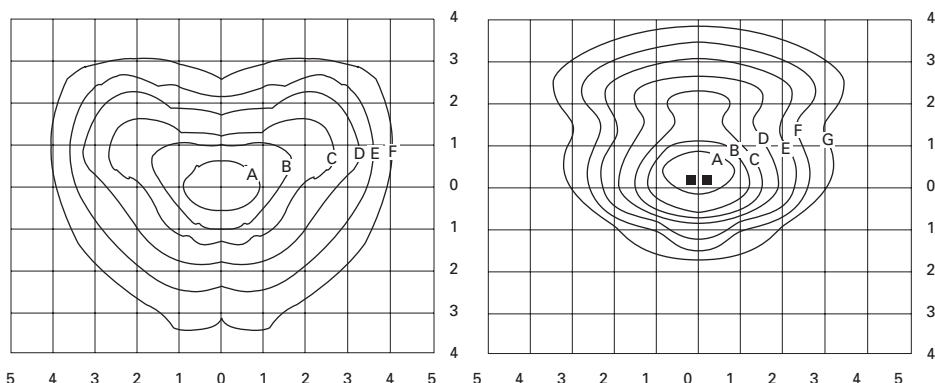

PHOTOMETRICS [Complete IES files available at www.cooperlighting.com]