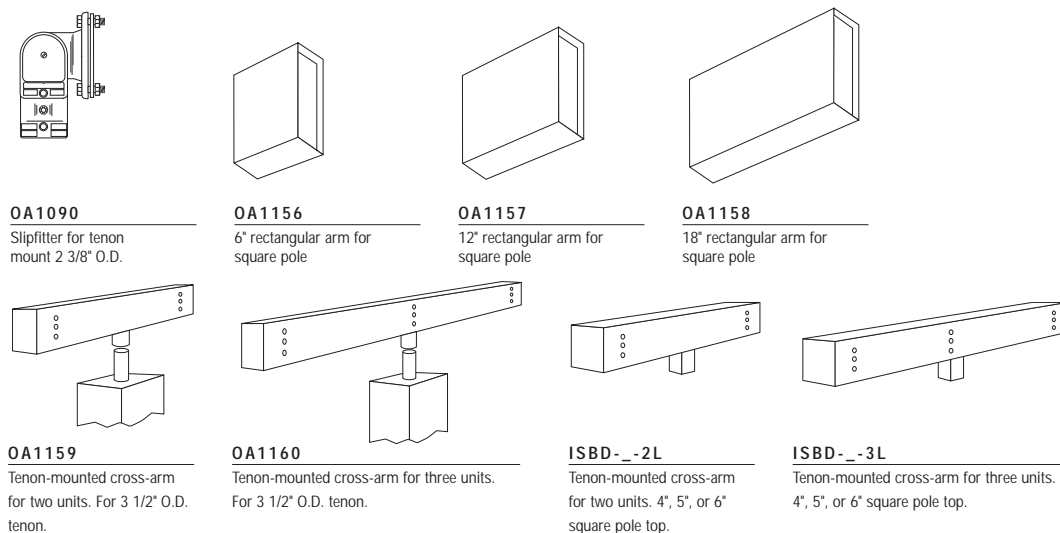

MFT91MFT.IES [Qty. 2]
1000-Watt MH
110,000-Lumen Lamp
Forward Throw

MOUNTING CONFIGURATIONS

E.P.A. TABLE	DRILL PATTERN	SINGLE [W/Arm where applicable]					
		2 @ 180°	2 @ 90°	3 @ 90°	3 @ 120°	4 @ 90°	
MFT	"M"	2.7	5.4	6	8.5	8.5	9.75

NOTE: 1 Assumes 12" arm for 90° and 120° mounting configurations, 6" for all else.

MOUNTING SYSTEMS

NOTE: OA1156, OA1157, OA1158 or OA1161 must be ordered for each fixture when ordering OA1159, OA1160, ISBD--2L or ISBD--3L. Other mounting configurations available. Consult factory. 6" arms (OA1156, OA1167) cannot be used to mount multiple fixtures at 90°.