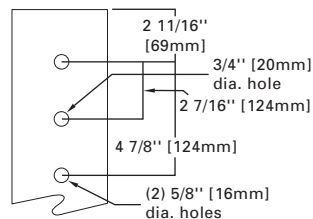

DRILLING PATTERN

TYPE "M"