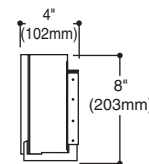

H2522 Square Sconce

Finish: Matte Chrome (MC)
Lamp: 100W A19 Incandescent, 100W BT15 Halogen

Replacement Glass: G2522