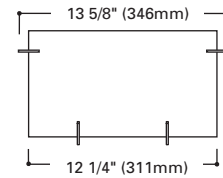

H2525 Portrait Rectangle Sconce with 120/277V Electronic Ballast

Finish: Matte Chrome (MC)
Lamp: Two 13W 4-pin DTT G24q-1 Compact Fluorescent Lamps

Replacement Glass: G2521