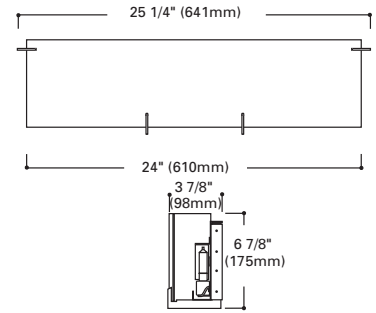

H2524 Ultra Landscape Rectangle Sconce

Finish: Matte Chrome (MC)
Lamp: Two 100W T-4 (E11) mini-candelabra base

Replacement Glass: G2524

H2520 Landscape Rectangle Sconce

Finish: Matte Chrome (MC)
Lamp: 100W T-4 E-11 Mini candelabra screw base lamp
Replacement Glass: G2520