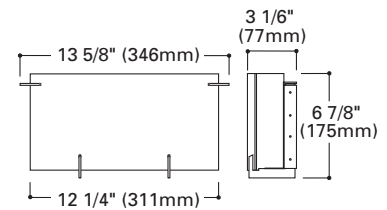

H2524 Ultra Landscape Rectangle Sconce

Finish: Matte Chrome (MC)
Lamp: Two 100W T-4 (E11) mini-candelabra base

Replacement Glass: G2524

H2520 Landscape Rectangle Sconce

Finish: Matte Chrome (MC)
Lamp: 100W T-4 E-11 Mini candelabra screw base lamp
Replacement Glass: G2520