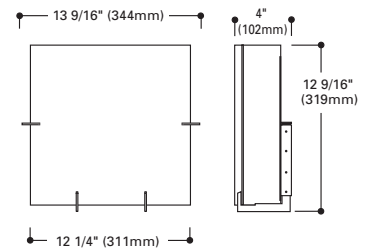

H2523 Square Sconce with 120/277V Electronic Ballast

Finish: Matte Chrome (MC)
Lamp: Two 18W DTT G24q-2 4-pin Compact Fluorescent

Replacement Glass: G2523

Free Manuals Download Website

<http://myh66.com>

<http://usermanuals.us>