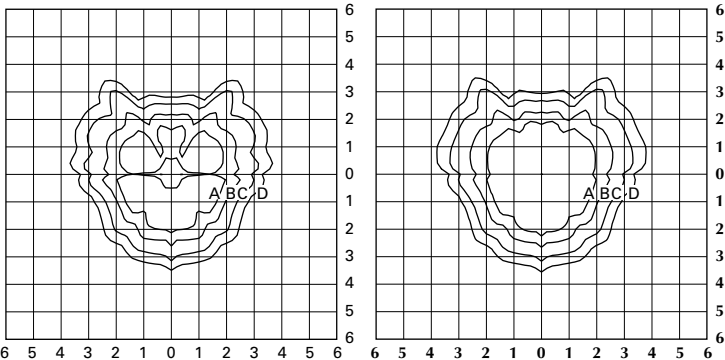

H...Mounting

Post-Top mount fits 3" O.D. tenons. Four (4) allen head stainless steel fasteners standard.

PHOTOMETRICS

Footcandle Table

Select mounting height and read across for footcandle values of each isofootcandle line. Distance in units of mounting heights.