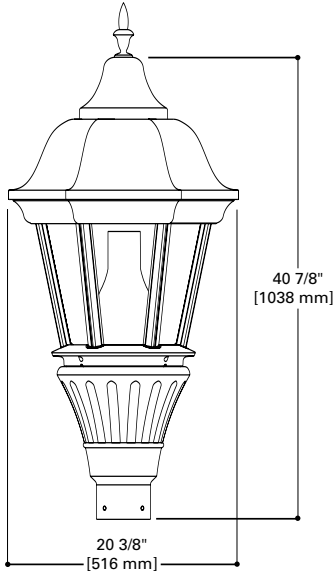

CASCADE
DECORATIVE LUMINAIRE

DIMENSIONS

SPECIFICATION FEATURES

A...Top and Finial

Six-sided cast aluminum top provided with spun aluminum top access cover for toolless lamp replacement. Various cast aluminum finials available.

C...Globe

Six sided thermoformed acrylic lens is standard.

D...Decorative Chimney

Decorative spun aluminum chimney provided with brushed aluminum finish.

E...Cage Assemblies

Six (6) uprights are manufactured of cast aluminum and attached to the cage ring via four (4) allen head stainless steel fasteners. Cage is attached to the top casting via four (4) stainless steel set screws. Finish colors match housing color choice.

H...Mounting

Post-Top mount fits 3" O.D. tenons. Four (4) allen head stainless steel fasteners standard.

PHOTOMETRICS

Footcandle Table

Select mounting height and read across for footcandle values of each isofootcandle line. Distance in units of mounting heights.

Mounting Height	Footcandle Values for Isofootcandle Lines			
	A	B	C	D
10'	2.25	1.12	0.45	0.22
15'	1.00	0.50	0.20	0.10
20'	0.56	0.28	0.11	0.05

CAC-175-MH-120-3C-X-BK
15' Mounting Height
175-Watt MH, Type III Acrylic Refractor
14,000-Lumen Clear ED-28 Lamp