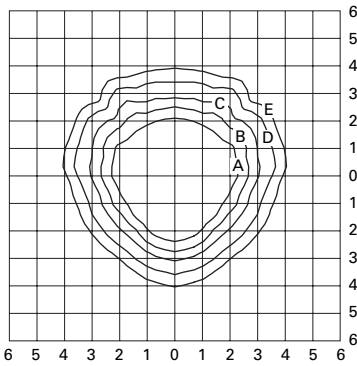

CLB17M3C1.IES
175-Watt MH
14,000-Lumen Clear ED-28 Lamp
Type III Cutoff