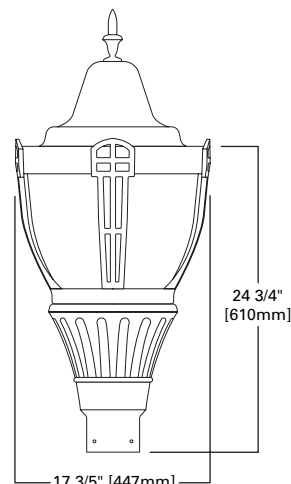

TOPS + FINIALS

REFLECTOR

GLOBE

DECORATIVE CHIMNEY

CAGE ASSEMBLIES

ELECTRICAL

HOUSING

MOUNTING

FINISH

EPA:

Effective Projective Area: 2.1

SHIPPING DATA

Approximate Net Weight:

50 lbs. (23 kgs.)

ORDERING INFORMATION

SAMPLE NUMBER: CLB25MWW5C373

PRODUCT FAMILY	LAMP WATTAGE³	LAMP TYPE³	BALLAST TYPE³	VOLTAGE³	REFRACTOR TYPE	CAGE TYPE⁷	TOP TYPE	FINIAL TYPE	OPTIONS (See Below)
CLB=Classical	50=50W 70=70W 85=85W¹ 10=100W 15=150W 17=175W 25=250W 40=400W²	M=Metal Halide⁴ S=High Pressure Sodium Q=Induction¹	R=Reac./NPF⁵ H=Reac./HPF N=Hi. Reac./NPF P=Hi. Reac./HPF W=CWA K=10KV CWA⁶ I=Induction¹	2=120V 0=208V 4=240V 7=277V 8=480V 9=347V W=Multi-Tap wired 120V N=Multi-Tap wired 277V	3C=Cutoff III 5C=Cutoff V	1=CLASSICAL A=Classical/Sun Gold B=Classical/Antique Gold C=Classical/Colonial Bronze 2=MODERN D=Modern/Sun Gold E=Modern/Antique Gold F=Modern/Colonial Bronze 3=ARCHITECTURAL G=Architectural/Sun Gold H=Architectural/Antique Gold J=Architectural/Colonial Bronze X=None	4=Classical 6=Nostalgic (Top Access) 7=Architectural (Top Access)	1=Victorian 2=Modern 3=Architectural 4=Nostalgic	

OPTIONS [Must be ordered in alphanumeric order]

- OPTIONS (add as suffix)
- 1=Single Fuse (120 or 277V)
- 2=Double Fuse (208, 240 or 480V)
- Y=Black Chimney
- 4=Internal NEMA photocontrol Receptacle
- P=Polycarbonate Refractor⁸
- WH=White
- BZ=Bronze
- AP=Grey
- DP=Dark Platinum
- H=Hartford Green
- U=UL Listed
- C=Copper Accents⁹