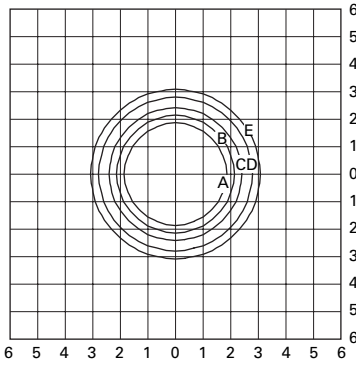

CLB25S5C.IES
250-Watt HPS
27,500-Lumen Clear ED-18 Lamp
Type V Cutoff