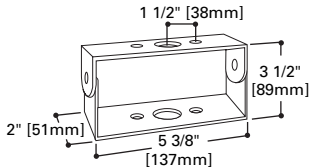

TRUNNION MOUNT