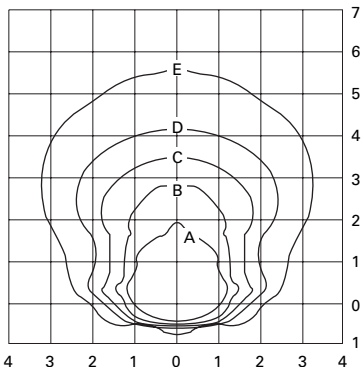

CFB40M76.IES
400-Watt MH
36,000-Lumen Lamp
Tilt-45° Angle

FOOTCANDLE TABLE

Select mounting height and read across for footcandle values of each isofootcandle line. Distance in units of mounting height.

Mounting Height	Footcandle Values for Isofootcandle Lines				
	A	B	C	D	E
CFB40S76.IES					
25'	2.88	1.44	0.72	0.36	0.14
30'	2.00	1.00	0.50	0.25	0.10
35'	1.50	0.75	0.37	0.19	0.07
40'	1.12	0.56	0.28	0.14	0.06

CFB40M76.IES					
25'	2.88	1.44	0.72	0.36	0.14
30'	2.00	1.00	0.50	0.25	0.10
35'	1.50	0.75	0.37	0.19	0.07
40'	1.12	0.56	0.28	0.14	0.06