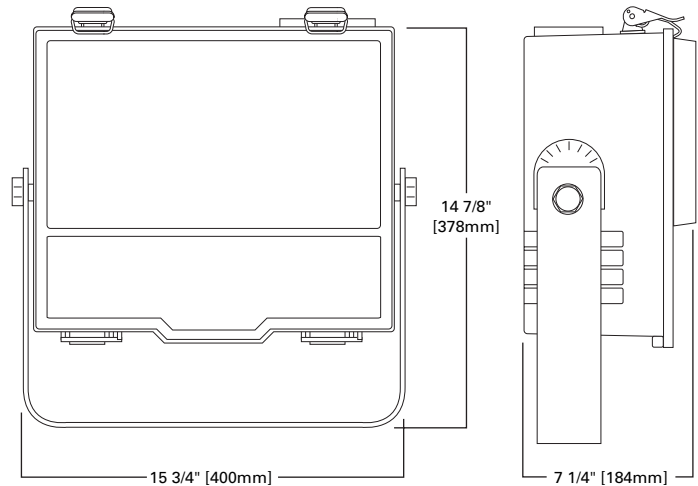

# CFB UTILITY FLOOD

100-400W MH/HPS/MERCURY

SLIPFITTER-, YOKE-, OR TRUNNION-MOUNTED FLOODLIGHT

STREETWORKS™

IP65 RATED

**HOUSING + DOOR**

Die-cast aluminum housing and hinged & latched door assembly. Standard finish color is grey. Other finish colors available. Consult your Streetworks Representative. ANSI wattage/source label. Optional NEMA twistlock photocontrol receptacle.

**OPTIONAL COLORS** [Standard color is grey, other finish colors available. Consult your Cooper Lighting representative]

**EPA:**

Effective Projective Area: 1.3

**SHIPPING DATA**

Approximate Net Weight:  
35 lbs. (16 kgs.)