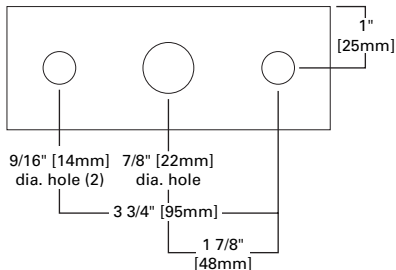

DRILLING PATTERN FOR YOKE- AND TRUNNION-MOUNT

YOKE MOUNT