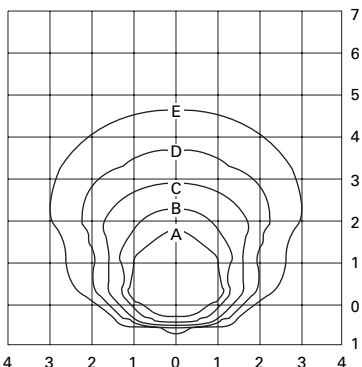

PHOTOMETRICS [Complete IES files available at www.cooperlighting.com]

CFB40S76.IES
400-Watt HPS
50,000-Lumen Lamp
Tilt-45° Angle