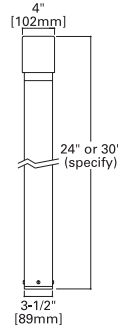

LUMIÈRE®

ASPEN 1900-AA

39W (max) PAR20 Metal Halide

50W (max) MR16 Halogen
Low Voltage (12V)

FEATURES

- Includes anchor bolts & template
- Adjustable aperture w/ locking mechanism
- Patented LumaLevel™ mounting/leveling system
- Machined aluminum housing, cast base
- Stainless steel hardware
- UL / cUL listed
- Three (3) year warranty

SAMPLE NUMBER: 1900-AA-24-MH39PAR20-120-BK

MODEL	SIZE	SOURCE	VOLTS	FINISH	OPTIONS
1900-AA Adjustable aperture	24	<i>Metal Halide</i> MH39PAR20 39W / PAR20 / medium <i>Includes integral core & coil ballast. Lamp not included.</i>	120, 208 240, 277 347	<i>Painted</i> BK Black BZ Bronze CS City silver VE Verde WT White	EL Electronic HID ballast (120/277V) in lieu of core & coil IT Integral transformer for 12V MR16 source <i>See "Accessories & Technical Data" section of catalog for remote transformers</i>
	30	<i>Halogen</i> 50MR16 50W / MR16 / GU5.3 <i>12V remote or integral transformer required - not included Lamp not included</i>	120/12 277/12		
<i>To ship anchor bolt/template kit in advance</i> LAB Less anchor bolts & template (order kit separately - 7048PK)					

SAMPLE NUMBER: 1900-OA-24-MH39PAR20-120-BK

MODEL	SIZE	SOURCE	VOLTS	FINISH	OPTIONS
1900-OA Open aperture	24	<i>Metal Halide</i> MH39PAR20 39W / PAR20 / medium <i>Includes integral core & coil ballast. Lamp not included.</i>	120, 208 240, 277 347	<i>Painted</i> BK Black BZ Bronze CS City silver VE Verde WT White	EL Electronic HID ballast (120/277V) in lieu of core & coil IT Integral transformer for 12V MR16 source <i>See "Accessories & Technical Data" section of catalog for remote transformers</i>
	30	<i>Halogen</i> 50MR16 50W / MR16 / GU5.3 <i>12V remote or integral transformer required - not included Lamp not included</i>	120/12 277/12		
<i>To ship anchor bolt/template kit in advance</i> LAB Less anchor bolts & template (order kit separately - 7048PK)					