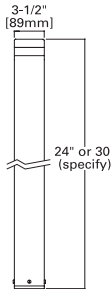

LUMIÈRE®

ASPEN 1900-AA

39W (max) PAR20 Metal Halide

50W (max) MR16 Halogen
Low Voltage (12V)

FEATURES

- Includes anchor bolts & template
- Adjustable aperture w/ locking mechanism
- Patented LumaLevel™ mounting/leveling system
- Machined aluminum housing, cast base
- Stainless steel hardware
- UL / cUL listed
- Three (3) year warranty

SAMPLE NUMBER: 1900-AA-24-MH39PAR20-120-BK

MODEL	SIZE	SOURCE	VOLTS	FINISH	OPTIONS
1900-AA Adjustable aperture	24	<i>Metal Halide</i> MH39PAR20 39W / PAR20 / medium <i>Includes integral core & coil ballast. Lamp not included.</i>	120, 208 240, 277 347	<i>Painted</i> BK Black BZ Bronze CS City silver VE Verde WT White	EL Electronic HID ballast (120/277V) in lieu of core & coil IT Integral transformer for 12V MR16 source <i>See "Accessories & Technical Data" section of catalog for remote transformers</i>
	30	<i>Halogen</i> 50MR16 50W / MR16 / GU5.3 <i>12V remote or integral transformer required - not included Lamp not included</i>	120/12 277/12		
<i>To ship anchor bolt/template kit in advance</i> LAB Less anchor bolts & template (order kit separately - 7048PK)					

ASPEN 1900-OA

39W (max) PAR20 Metal Halide

50W (max) MR16 Halogen
Low Voltage (12V)

FEATURES

- Includes anchor bolts & template
- Open (fixed) aperture
- Patented LumaLevel™ mounting/leveling system
- Machined aluminum housing, cast base
- Stainless steel hardware
- UL / cUL listed
- Three (3) year warranty