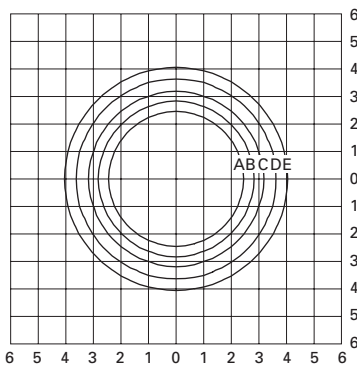

ACN17M5C.IES
175-Watt MH
14,000-Lumen Clear ED-28 Lamp
Type V Cutoff

FOOTCANDLE TABLE

Select mounting height and read across for footcandle values of each isofootcandle line. Distance in units of mounting height.

Mounting Height	Footcandle Values for Isofootcandle Lines				
	A	B	C	D	E
10'	4.50	2.25	1.12	0.45	0.22
15'	2.00	1.00	0.50	0.20	0.10
20'	1.12	0.56	0.28	0.11	0.05

ACN15S5C.IES

10'	4.50	2.25	1.12	0.45	0.22
15'	2.00	1.00	0.50	0.20	0.10
20'	1.12	0.56	0.28	0.11	0.05

FOOTCANDLE TABLE

Select mounting height and read across for footcandle values of each isofootcandle line. Distance in units of mounting height.

Mounting Height	Footcandle Values for Isofootcandle Lines				
	A	B	C	D	E
10'	2.00	1.00	0.50	0.20	0.10
15'	0.88	0.44	0.22	0.09	0.04
20'	0.50	0.25	0.3	0.05	0.03

ACN17M5C.IES

10'	2.00	1.00	0.50	0.20	0.10
15'	0.88	0.44	0.22	0.09	0.04
20'	0.50	0.25	0.3	0.05	0.03

CONFIGURATIONS

CAGE TYPE

TOP TYPE

FINIAL TYPE