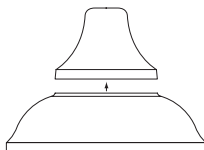

Nostalgic (Top Access)