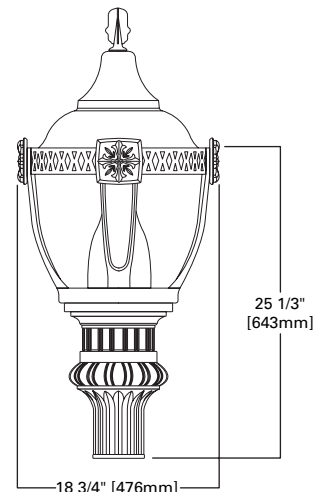

TOPS + FINIALS

REFLECTOR

GLOBE

DECORATIVE CHIMNEY

CAGE ASSEMBLIES

ELECTRICAL

HOUSING

MOUNTING

FINISH

EPA:

Effective Projective Area: 2.1

SHIPPING DATA

Approximate Net Weight:

50 lbs. (23 kgs.)

ORDERING INFORMATION

SAMPLE NUMBER: ACN25MWW5C373

PRODUCT FAMILY	LAMP WATTAGE³	LAMP TYPE³	BALLAST TYPE³	VOLTAGE³	REFRACTOR TYPE	CAGE TYPE⁷	TOP TYPE	FINIAL TYPE	OPTIONS (See Below)
ACN=Acorn	50=50W 70=70W 85=85W¹ 10=100W 15=150W 17=175W 25=250W 40=400W²	M=Metal Halide⁴ S=High Pressure Sodium Q=Induction¹	R=Reac./NPF⁵ H=Reac./HPF N=Hi. Reac./NPF P=Hi. Reac./HPF W=CWA K=10KV CWA⁶ I=Induction	2=120V 0=208V 4=240V 7=277V 8=480V 9=347V W=Multi-Tap wired 120V N=Multi-Tap wired 277V	3C=Cutoff III 5C=Cutoff V	1=CLASSICAL A=Classical/Sun Gold B=Classical/Antique Gold C=Classical/Colonial Bronze 2=MODERN D=Modern/Sun Gold E=Modern/Antique Gold F=Modern/Colonial Bronze 3=ARCHITECTURAL G=Architectural/Sun Gold H=Architectural/Antique Gold J=Architectural/Colonial Bronze X=None	4=Classical 6=Nostalgic (Top Access) 7=Architectural (Top Access)	1=Victorian 2=Modern 3=Architectural 4=Nostalgic	

OPTIONS [Must be ordered in alphanumeric order]

- OPTIONS (add as suffix)
- 1=Single Fuse (120 or 277V)
- 2=Double Fuse (208, 240 or 480V)
- Y=Black Chimney
- 4=Internal NEMA photocontrol Receptacle
- P=Polycarbonate Refractor⁸
- WH=White
- BZ=Bronze
- AP=Grey
- DP=Dark Platinum
- H=Hartford Green
- U=UL Listed
- C=Copper Accents⁹