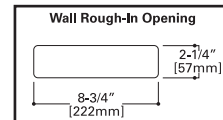

SAMPLE NUMBER: 1212-LA-INC18-12-BK

MODEL	SOURCE	VOLTS	FINISH
1212-LA	Louvered aluminum face / recess mount INC18 (2) 18W / S8 / D.C. bayonet <i>12V remote transformer required - not included</i>	12	<i>Painted</i> BK Black BZ Bronze
1212-0A	Open aluminum face / recess mount <i>Lamps included</i>		CS City silver VE Verde WT White
1212-LP	Louvered polycarb face / recess mount INC20 20W / T6.5 / D.C. bayonet <i>Lamp included</i>	120	<i>Note: Polycarbonate face plates available only in black or white.</i>
1212-0P	Open polycarb face / recess mount		

ADA-COMPLIANT

Download from www.Somanuals.com. All Manuals Search And Download.