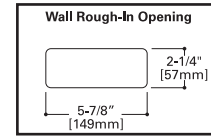

SAMPLE NUMBER: 1201-LA-35T4-12-BK

MODEL	SOURCE	VOLTS	FINISH	OPTIONS
1201-LA	Louvered aluminum face / recess mount 35T4 35W / T4 / GY6.35 <i>12V remote transformer required - not included</i>	12	<i>Painted</i> BK Black BZ Bronze	CL Diode connection for increased lamp life
1201-0A	Open aluminum face / recess mount <i>Lamp included</i>		CS City silver VE Verde WT White	MB Mounting brackets for metal or concrete

ADA-COMPLIANT