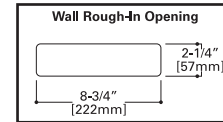

SAMPLE NUMBER: 1211-LA-CF13-120-BK

MODEL	SOURCE	VOLTS	FINISH
1211-LA	Louvered aluminum face / recess mount CF9 9W / twin tube / G23 CF13 13W / twin tube / GX23 <i>Includes integral ballast</i>	120	BK Black BZ Bronze CS City silver VE Verde WT White
1211-0A	Open aluminum face / recess mount <i>Lamp included</i>		<i>Note: Polycarbonate face plates available only in black or white.</i>
1211-LP	Louvered polycarb face / recess mount		
1211-0P	Open polycarb face / recess mount		

ADA-COMPLIANT