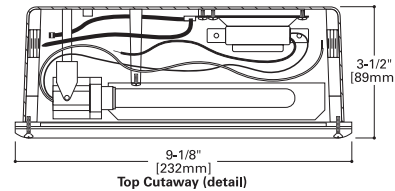

SAMPLE NUMBER: 1211-LA-CF13-120-BK

MODEL	SOURCE	VOLTS	FINISH
1211-LA	Louvered aluminum face / recess mount CF9 9W / twin tube / G23 CF13 13W / twin tube / GX23 <i>Includes integral ballast</i>	120	BK Black BZ Bronze CS City silver VE Verde WT White
1211-0A	Open aluminum face / recess mount <i>Lamp included</i>		<i>Note: Polycarbonate face plates available only in black or white.</i>
1211-LP	Louvered polycarb face / recess mount		
1211-0P	Open polycarb face / recess mount		

ADA-COMPLIANT