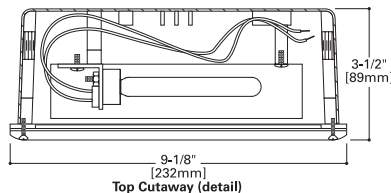

SAMPLE NUMBER: 1212-LA-INC18-12-BK

MODEL	SOURCE	VOLTS	FINISH
1212-LA	Louvered aluminum face / recess mount INC18 (2) 18W / S8 / D.C. bayonet <i>12V remote transformer required - not included</i>	12	<i>Painted</i> BK Black BZ Bronze
1212-0A	Open aluminum face / recess mount <i>Lamps included</i>		CS City silver VE Verde WT White
1212-LP	Louvered polycarb face / recess mount INC20 20W / T6.5 / D.C. bayonet <i>Lamp included</i>	120	<i>Note: Polycarbonate face plates available only in black or white.</i>
1212-0P	Open polycarb face / recess mount		

ADA-COMPLIANT

Download from www.Somanuals.com. All Manuals Search And Download.