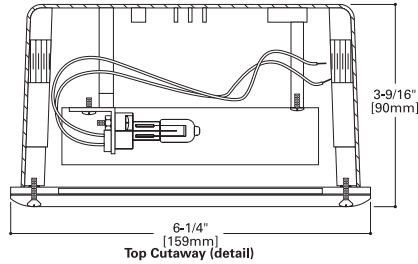

SAMPLE NUMBER: 1201-LA-35T4-12-BK

MODEL	SOURCE	VOLTS	FINISH	OPTIONS
1201-LA	Louvered aluminum face / recess mount 35T4 35W / T4 / GY6.35 <i>12V remote transformer required - not included</i>	12	<i>Painted</i> BK Black BZ Bronze	CL Diode connection for increased lamp life
1201-0A	Open aluminum face / recess mount <i>Lamp included</i>		CS City silver VE Verde WT White	MB Mounting brackets for metal or concrete

ADA-COMPLIANT