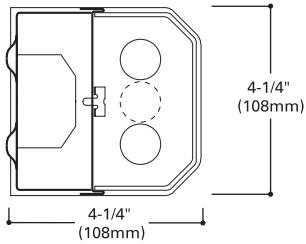

DIMENSIONS ⁽²⁾

Wall Bracket Series