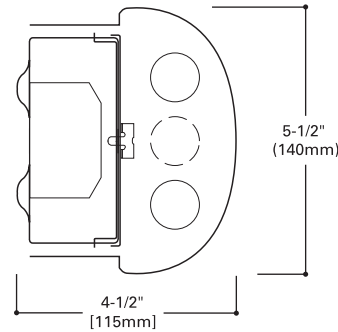

DIMENSIONS ⁽²⁾

Wall Bracket Series

Wall Cloud Series

DESCRIPTION

The Metalux Residential Wall Bracket Series is an energy efficient luminaire designed for versatility in application and performance. The series feature an opal white acrylic refractor that produces a 180° uniform light distribution pattern. The versatile Wall Bracket Series combines quality and economy in a multi-purpose wall bracket. The luminaire is perfect for illuminating corridors, stairwells, lavatories, dressing rooms, basements, utility/task and area lighting.

ORDERING INFORMATION ⁽⁴⁾

Catalog Number ^(1, 3, 5)	Description	Shipping Wt.
(WITH WHITE ENDS / 1 LIGHT)		
6212	1 lamp 24", 20W T12	7 lbs. (3.2kg)
6313	1 lamp 36", 30W T12	9 lbs. (4.1kg)
6414	1 lamp 48", 40W T12	12 lbs. (5.4kg)
(WITH WHITE ENDS / 2 LIGHT)		
6222	2 lamp 24", 20W T12	7 lbs. (3.2kg)
6424	2 lamp 48", 40W T12	12 lbs. (5.4kg)
(WALL CLOUD)		
6232	2 lamp 24", 20W T12	8 lbs. (3.6kg)
6434	2 lamp 48", 40W T12	13 lbs. (5.9kg)
6434E ⁽³⁾	2 lamp 48" with LE3, 40W T12	13 lbs. (5.9kg)
6434-REB1	2 lamp 48" with LE3, 32W T8	13 lbs. (5.9kg)