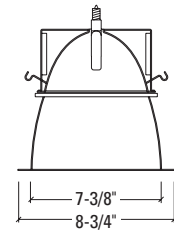

OPTIONS

WF=White Painted Flange (Self Flanged only)

Ordering Example

Housing, Trim, Accessories and Lamps ordered as separate line items.

Housing

HD7500QT4

Trim

10741LIWF

Accessories

HB26