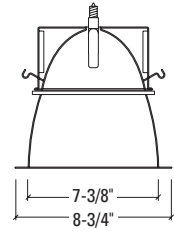

OPTIONS

WF=White Painted Flange (Self Flanged only)