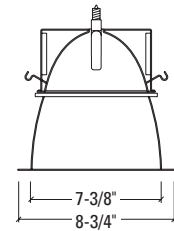

OPTIONS

WF=White Painted Flange (Self Flanged only)