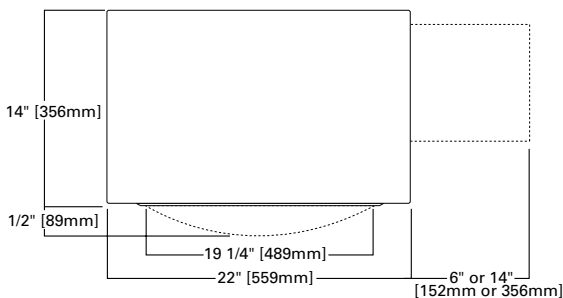

## CLM SQUARE

250 - 1000W

Metal Halide  
Pulse Start Metal Halide  
High Pressure Sodium

ARCHITECTURAL  
AREA LUMINAIRE

In all flat glass configurations.

- Formed aluminum housing has interior-welded seams for structural integrity and is finished in premium TGIC polyester powder coat. U.L. listed and CSA certified for wet locations and IP55 rated
- Ballast tray is securely mounted and inter-locked to housing interior for cooler operation and readily removable for ease of maintenance and replacement
- Standard rotatable and interchangeable optics allow for an easy field retrofit with respective sag and flat glass doors for areas with restrictive lighting ordinances
- Formed aluminum door has heavy-duty hinges, captive retaining screws and is finished in premium TGIC polyester powder coat
- Convex tempered glass lens or flat glass
- Standard one-piece extruded EPDM gasket
- Approximate net weight: 79 lbs. (36 kgs.)

### DIMENSIONS