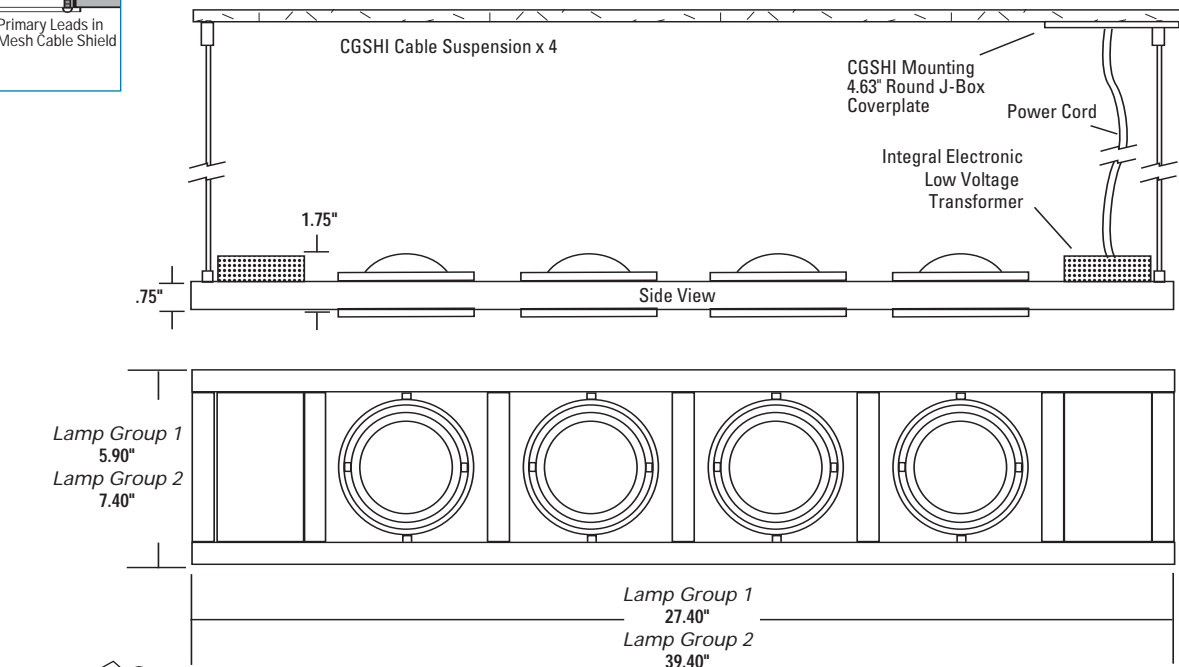

DESCRIPTION:

A horizontally suspended, grid style multi-lamp fixture. Fixture is suspended from the ceiling with 1/16" steel cable.

CONSTRUCTION:

All aluminum construction. Grid is made of .75" square aluminum tubing with .062" wall thickness. Perforated metal transformer enclosure for cooler operation.

LAMP ASSEMBLY:

Four lamps mounted in adjustable double gimbal lamp holders. Dual axis 90° x 90° locking adjustability.

ELECTRICAL:

Configured with integral electronic low voltage transformers. Fused and short circuit protection. For remote transformers, see spec sheets for model number CGSH or CGCH. For Metal Halide see spec sheets for models CGSHM or CGCHM. Dimmable.

Standard lamp back cover for AR111 models hides lamp terminals and connections.

Adjustable double gimbal lamp holder accepts up to two optical accessories

GRID CONFIGURATION "C"

This sheet is for Grid Configuration "C". To see other grid configurations, consult other Combolight Galleria Series spec sheets.

IMPORTANT: USING THIS SPEC SHEET

This fixture is dimensioned according to lamp type. Please select lamp from either Lamp Group 1 or 2 - and then refer to the appropriate dimensions of fixture as shown above.