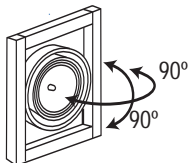

Adjustable double gimbal lamp holder accepts up to two optical accessories

GRID CONFIGURATION "C"

This sheet is for Grid Configuration "C". To see other grid configurations, consult other Combolight Galleria Series spec sheets.

IMPORTANT: USING THIS SPEC SHEET

This fixture is dimensioned according to lamp type. Please select lamp from either Lamp Group 1 or 2 - and then refer to the appropriate dimensions of fixture as shown above.

Cat. # / Description	Lamp Type	Grid Configuration	Finish	
CGSHI - Horizontal Cable Suspension	Lamp Group 1	11 - MR16 12V 50W	BK - Black	
		12 - MR16 12V 75W	WH - White	
		13 - AR70 12V 20W	S - Silver	
		14 - AR70 12V 50W	PC - Polished Chrome	
	Lamp Group 2	21 - PAR36 12V 50W	C - Four Light	PT - Custom
		22 - AR111 12V 35W		
		23 - AR111 12V 50W		
		24 - AR111 12V 75W		
		25 - AR111 12V 100W		
SPECIFY -		C		

Optional Accessories - Details on Other Side