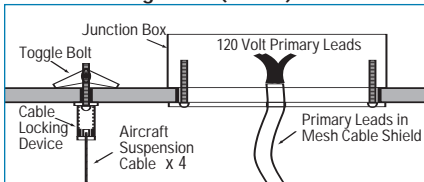

DESCRIPTION:

A horizontally suspended, grid style multi-lamp fixture. Fixture is suspended from the ceiling with 1/16" steel cable.

CONSTRUCTION:

All aluminum construction. Grid is made of .75" square aluminum tubing with .062" wall thickness. Perforated metal transformer enclosure for cooler operation.

LAMP ASSEMBLY:

Four lamps mounted in adjustable double gimbal lamp holders. Dual axis 90° x 90° locking adjustability.

ELECTRICAL:

Configured with integral electronic low voltage transformers. Fused and short circuit protection. For remote transformers, see spec sheets for model number CGSH or CGCH. For Metal Halide see spec sheets for models CGSHM or CGCHM. Dimmable.