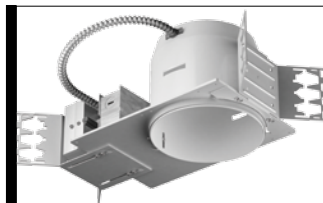

DESCRIPTION

New construction housing for Versa Metal Halide Adjustable and Accent trims (CDMA-T4, CDMA-P2, CDMC-C1, CDMC-P3).

For new construction applications. Insulation must be kept 3" from all sides and at least 1" above the housing.

Catalog #		Type
Project		
Comments		Date
Prepared by		

SPECIFICATION FEATURES

A...Housing

Housing and plaster frame: 18 gauge CRS. Housing is powder coated white. Housing adjusts in plasterframe to accommodate 1/2" to 1-1/4" ceiling thickness. Housing includes slots for trim torsion spring retainers.

B...System Protection:

Thermal protection provided to guard against overheating and misuse of insulation over and around fixture.

C...Electrical

Integral j-box and electronic metal halide ballast. 120V or 277V input. Junction box is U.L. listed for through branch wiring. Includes five 1/2 trade size knockouts.

D...Lamp

Quick-connect wire connector attached to ballast for connection to Versa Metal Halide trims. Trims have quick-connector wired to lamp socket. For use with Metal Halide lamps only.

E...Mounting

Adjustable Butterfly Brackets included for commercial applications.

F...Labels

UL Listed, cUL Lited Damp Location

Ceiling Cut-Out: 6.75"

VERSA 6" RECESSED HOUSING

CDM6NCMH New Construction w/ Integral Metal Halide Ballast

For 20W, 39W or 70W
metal halide trims

ORDERING INFORMATION

CDM6NCMH		
Housing CDM6NCMH = Versa 6" New Construction Housing w/ Integral Metal Halide Ballast	Lamp Wattage 20 = 20 watt metal halide 39 = 39 watt metal halide 70 = 70 watt metal halide	Voltage 120 = 120 volts primary 277 = 277 volts primary