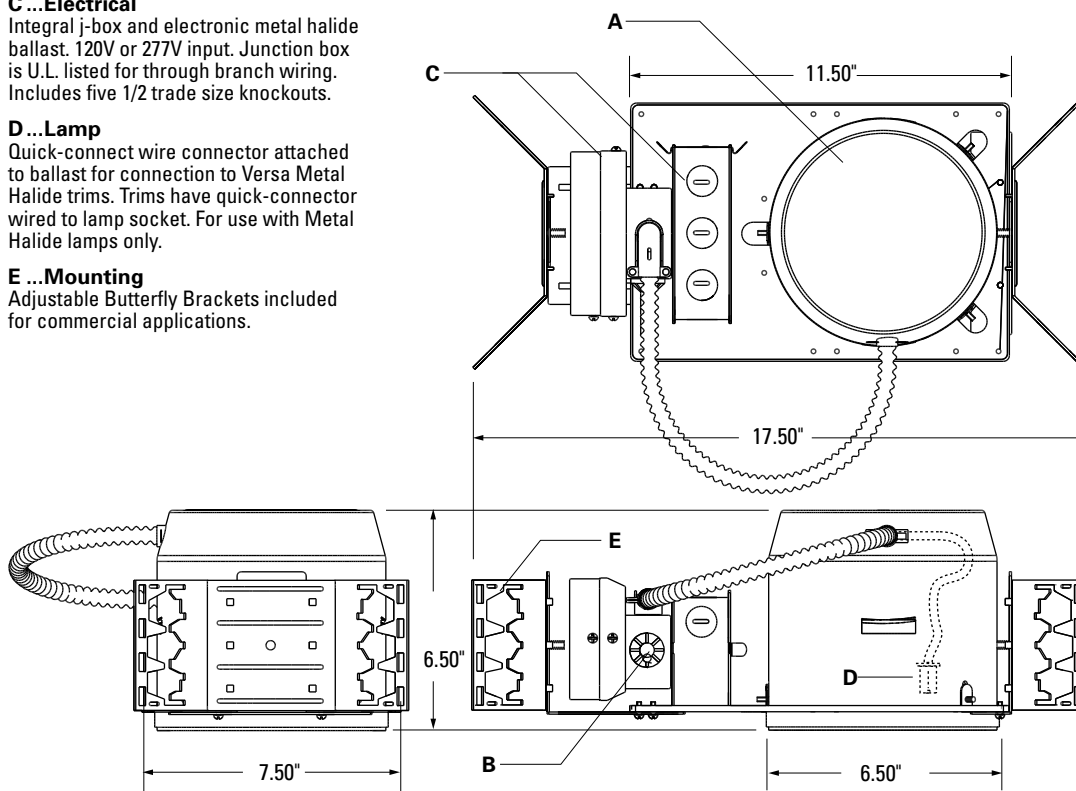

D...Lamp

Quick-connect wire connector attached to ballast for connection to Versa Metal Halide trims. Trims have quick-connector wired to lamp socket. For use with Metal Halide lamps only.

E...Mounting

Adjustable Butterfly Brackets included for commercial applications.

F...Labels

UL Listed, cUL Lited Damp Location

Ceiling Cut-Out: 6.75"

VERSA 6" RECESSED HOUSING

CDM6NCMH New Construction w/ Integral Metal Halide Ballast

For 20W, 39W or 70W
metal halide trims

ORDERING INFORMATION

CDM6NCMH		
Housing CDM6NCMH = Versa 6" New Construction Housing w/ Integral Metal Halide Ballast	Lamp Wattage 20 = 20 watt metal halide 39 = 39 watt metal halide 70 = 70 watt metal halide	Voltage 120 = 120 volts primary 277 = 277 volts primary