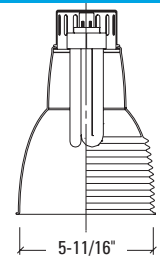

FINISH

LI=Low Iridescent Clear
H=Haze
WMH=Warm Haze
G=Gold
WH=Wheat
W=Gloss White
GP=Graphite
GPH=Graphite Haze
K=Cognac
KH=Cognac Haze
BB=Black Baffle
WB=White Baffle