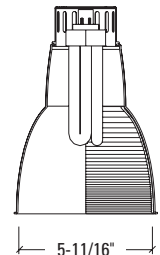

FINISH

LI=Low Iridescent Clear
H=Haze
WMH=Warm Haze
G=Gold
WH=Wheat
W=Gloss White
GP=Graphite
GPH=Graphite Haze
K=Cognac
KH=Cognac Haze