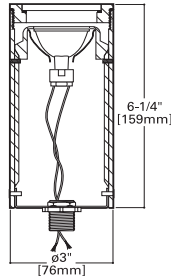

LUMIÈRE®

SAMPLE NUMBER: 630-50MR16-12-BK

BOCA 630

50W (max)
MR16 Halogen
Low Voltage (12V)

FEATURES

- Non-adjustable uplight
- Extruded aluminum recessed housing
- Machined aluminum trim ring
- Stainless steel hardware
- Drive-over rated to 5000#
- UL / cUL listed
- Three (3) year warranty

MODEL	SOURCE	VOLTS	FINISH
630 Drive-over rated non-adjustable uplight	Halogen	12	Painted
	50MR16 50W / MR16 / GU5.3 <i>12V remote transformer required - not included Lamp not included</i>		BK Black BZ Bronze CS City silver VE Verde WT White