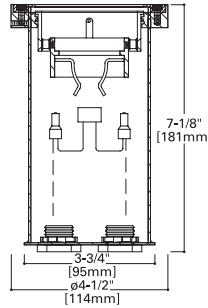

LUMIÈRE®

SAMPLE NUMBER: 630-50MR16-12-BK

BOCA 630

50W (max)
MR16 Halogen
Low Voltage (12V)

FEATURES

- Non-adjustable uplight
- Extruded aluminum recessed housing
- Machined aluminum trim ring
- Stainless steel hardware
- Drive-over rated to 5000#
- UL / cUL listed
- Three (3) year warranty

MODEL	SOURCE	VOLTS	FINISH
630 Drive-over rated non-adjustable uplight	Halogen	12	Painted
	50MR16 50W / MR16 / GU5.3 <i>12V remote transformer required - not included Lamp not included</i>		BK Black BZ Bronze CS City silver VE Verde WT White

SAMPLE NUMBER: 613-50MR16-12-BK

BOCA 613

50W (max)
MR16 Halogen
Low Voltage (12V)

FEATURES

- Adjustable beam: 22° tilt, 360° rotation
- Stainless steel recessed housing
- Machined trim ring
- Stainless steel hardware
- Drive-over rated to 5000#
- UL / cUL listed
- Three (3) year warranty

MODEL	SOURCE	VOLTS	FINISH	OPTIONS
613 Drive-over rated, 22° tilt / 360° pan	Halogen	12	Painted	T Thermally rated for use outdoors in wood decking (35W max.)
	35MR16* 35W / MR16 / GU5.3 50MR16 50W / MR16 / GU5.3 <i>12V remote transformer required - not included Lamp not included</i>		BK Black BZ Bronze CS City silver VE Verde WT White	
			Metal	
			NBR Brass	
			NBZ Bronze	

SAMPLE NUMBER: 605-50MR16-12-BK

BOCA 605

50W (max)
MR16 Halogen
Low Voltage (12V)

FEATURES

- Adjustable beam: 35° tilt, 360° rotation
- Stainless steel recessed housing
- Spun aluminum trim ring
- Stainless steel hardware
- Includes direct burial wiring kit
- UL / cUL listed
- Three (3) year warranty

MODEL	SOURCE	VOLTS	FINISH
605 35° tilt / 360° pan, direct burial only	Halogen	12	Painted
	50MR16 50W / MR16 / GU5.3 <i>12V remote transformer required - not included Lamp not included</i>		BK Black BZ Bronze CS City silver VE Verde WT White