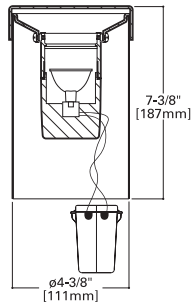

FEATURES

- Adjustable beam: 22° tilt, 360° rotation
- Stainless steel recessed housing
- Machined trim ring
- Stainless steel hardware
- Drive-over rated to 5000#
- UL / cUL listed
- Three (3) year warranty

MODEL	SOURCE	VOLTS	FINISH	OPTIONS
613 Drive-over rated, 22° tilt / 360° pan	Halogen	12	Painted	T Thermally rated for use outdoors in wood decking (35W max.)
	35MR16* 35W / MR16 / GU5.3 50MR16 50W / MR16 / GU5.3 <i>12V remote transformer required - not included Lamp not included</i>		BK Black BZ Bronze CS City silver VE Verde WT White	
			Metal	
			NBR Brass	
			NBZ Bronze