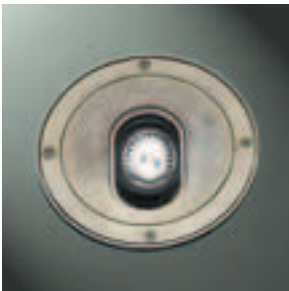

BOCA 637

50W (max)
MR16 Halogen
Line Voltage w/ integral 12V transformer

FEATURES

- Integral 12V step-down transformer
- Adjustable beam: 22° tilt, 360° rotation
- Stainless steel recessed housing
- Die-cast slotted aperture & trim collar
- Stainless steel hardware
- Drive-over rated to 5000#
- UL / cUL listed
- Three (3) year warranty