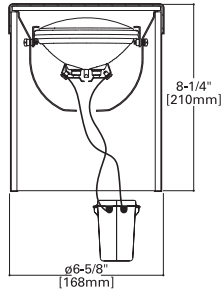

SAMPLE NUMBER: 602-50PAR36-12-BK

MODEL	SOURCE	VOLTS	FINISH	OPTIONS
602	35° tilt / 360° pan, direct burial only <i>Halogen</i> 50PAR36 50W / PAR36 / M-P <i>12V remote transformer required - not included</i> <i>Lamp not included</i>	12	<i>Painted</i> BK Black BZ Bronze CS City silver VE Verde WT White	PGR6 Cast aluminum protective grate