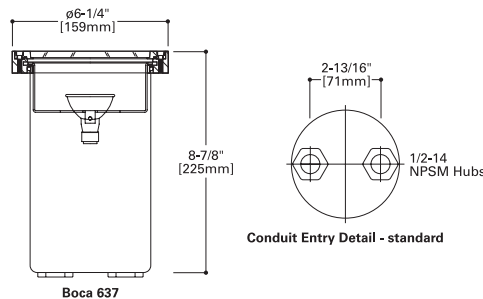

SAMPLE NUMBER: 637-50MR16-120/12-NBR

MODEL	SOURCE	VOLTS	FINISH	OPTIONS
637	Drive-over rated, 22° tilt / 360° pan w/ integral 12V transformer <i>Halogen</i> 50MR16 50W / MR16 / GU5.3 <i>Includes integral 12V transformer</i> <i>Lamp not included</i>	120/12 277/12	<i>Metal</i> NBR Brass	T Thermally rated for use outdoors in wood decking TP Tamper-resistant hardware

COOPER LIGHTING

Download from www.Somanuals.com. All Manuals Search And Download.