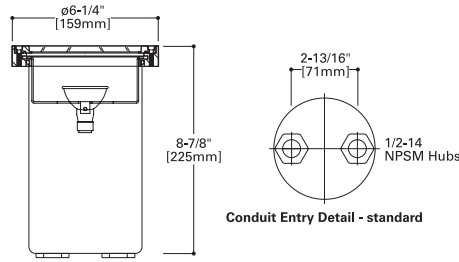

SAMPLE NUMBER: 633-50MR16-120/12-NBR

MODEL	SOURCE	VOLTS	FINISH	OPTIONS
633	Drive-over rated, 22° tilt / 360° pan w/ integral 12V transformer <i>Halogen</i> 50MR16 50W / MR16 / GU5.3 <i>Includes integral 12V transformer</i> <i>Lamp not included</i>	120/12 277/12	<i>Metal</i> NBR Brass	T Thermally rated for use outdoors in wood decking TP Tamper-resistant hardware