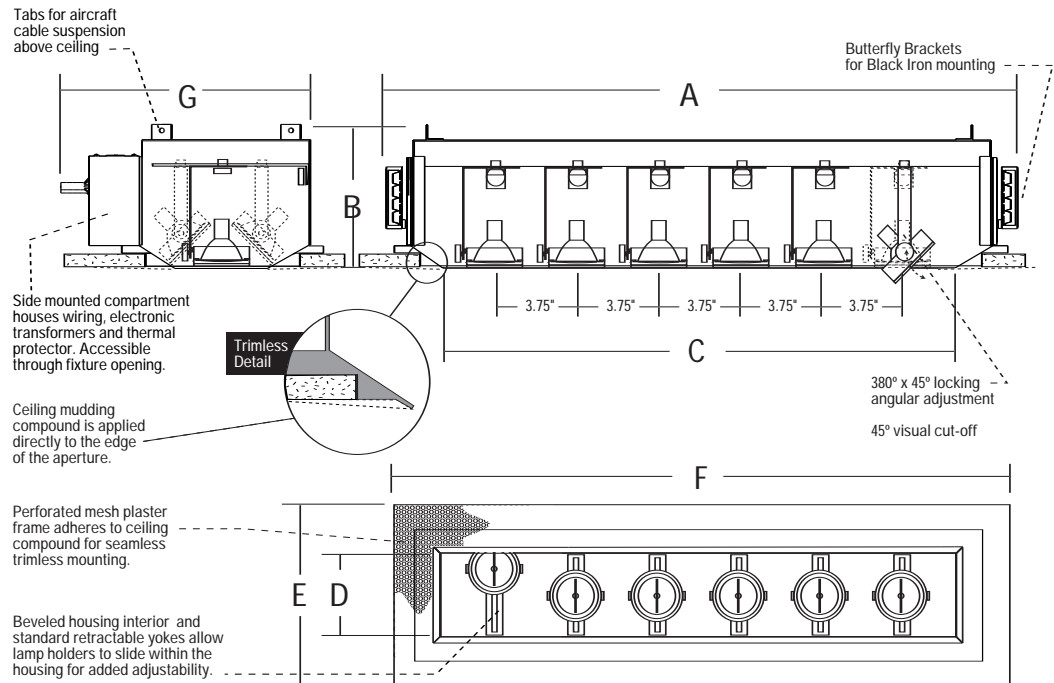

CONSTRUCTION:

All aluminum construction. Perforated mesh plaster frame adheres to ceiling compound for seamless trimless mounting. Beveled fixture opening provides easy mudding compound application. Can accommodate 0.50" or 0.625" drywall. Includes butterfly brackets for black iron commercial mounting.

LAMP ASSEMBLY:

6 - AR70 lamps mounted in adjustable bezels. Each lamp can accept up to two optical accessories. 380° x 45° locking adjustment. Fixture provides 45° visual cut-off. Lamp holders retract for added internal adjustment.

SYSTEM PROTECTION:

Thermal protection provided to guard against overheating, and misuse of insulation over and around fixture. Vent holes in housing provide cooler operation

ELECTRICAL:

Integral electronic transformer. Secondary lead is 11.5V. Primary lead is 120V. Dimmable. Junction box is UL listed for through branch wiring, (access above ceiling not required) for 8 #12, 90°C supply conductors or 60°C for end of run. Fused and short circuit protection. Transformers and electrical accessible through ceiling opening via access door on housing sidewall.

Dimensions	A Housing Length	B Housing Height	C Aperture Length	D Aperture Width	E Plaster Frame Width	F Plaster Frame Length	G Above Ceiling Width	Ceiling Cut-Out
	30.97"	6.80"	25.20"	4.00"	9.75"	30.95"	11.75"	28.30" x 7.46"

Other Adders
CC - Two Circuit
CP - Chicago Plenum

ALL RSA COMBOLIGHT PRODUCTS ARE MADE IN THE U.S.A.

ORDERING EXAMPLE: **LV670 WH 50 120**
= Six Light Trimless Recessed AR70 - White Interior - 50 watt lamps - 120 Volt

Optional Accessories - Details on Other Side			
Baffle	Snoots	Louvers	Lenses

Cat. # / Description	Interior Finish	Lamp Wattage	Voltage
LV670 : 6 Light Recessed Next Generation Trimless Combo Fixture 12V AR70	BK - Black	20 - 20 Watt AR70	120 - 120 Volt (Standard)
	WH - White	50 - 50 Watt AR70	277 - 277 Volt
	S - Silver		
	PT - Custom (Specify)		

SPECIFY - **LV670**

Specifications and Dimensions subject to change without notice.

RSA Lighting • 7945 Orion Ave. • Van Nuys, CA 91406 • 818-349-3030 • FAX 818-349-3031
Download from www.somanuals.com. All Manuals Search And Download.