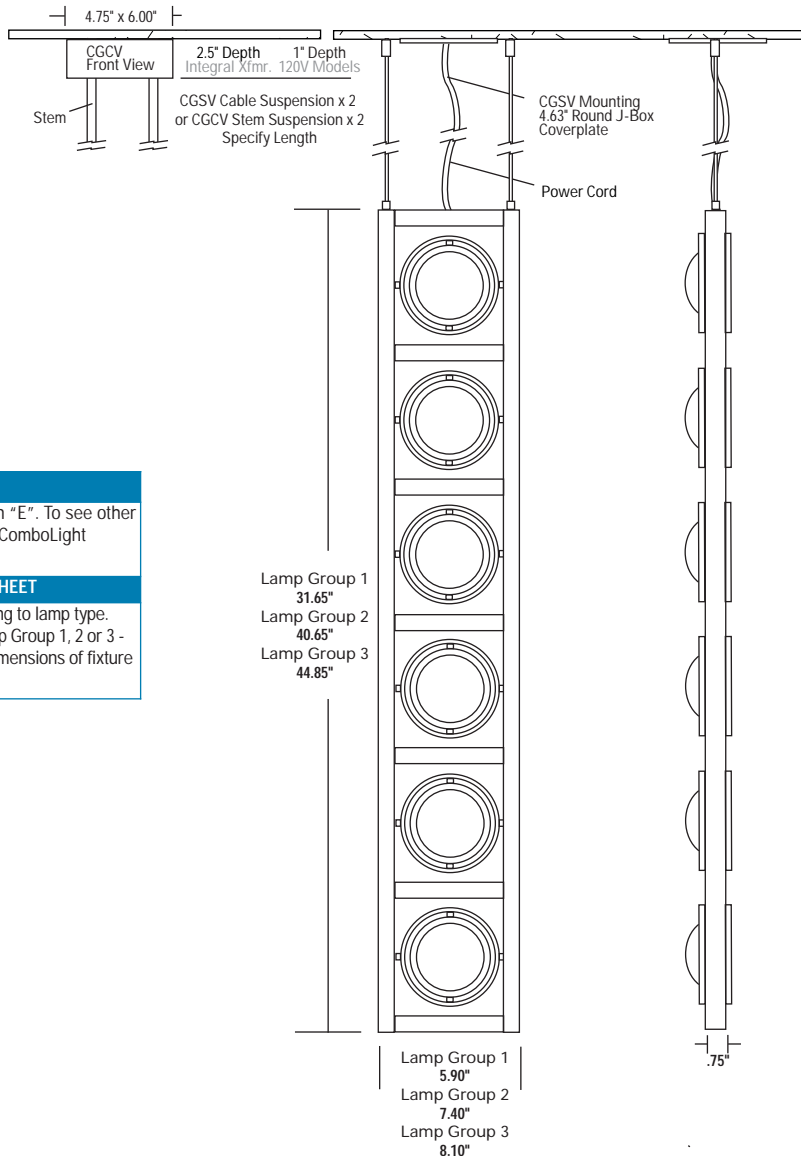

Standard lamp back cover for AR111 models hides lamp terminals and connections.

Adjustable double gimbal lamp holder accepts up to two optical accessories

Cat. # / Description	Lamp Type	Grid Configuration	Finish		
CGSV - Vertical Cable Suspension	Lamp Group 1 11 - MR16 12V 50W 12 - MR16 12V 75W 13 - AR70 12V 20W 14 - AR70 12V 50W 15 - PAR16 120V 16 - PAR20 120V	E - Six Light	BK - Black		
CGCV - Vertical Stem Suspension			WH - White		
			S - Silver		
			PC - Polished Chrome		
			PT - Custom		
	Lamp Group 2 21 - PAR30 120V 22 - PAR36 12V 50W 23 - AR111 12V 35W 24 - AR111 12V 50W 25 - AR111 12V 75W 26 - AR111 12V 100W				
	Lamp Group 3 31 - PAR38 120V				
		E