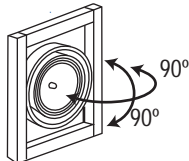

Standard lamp back cover for AR111 models hides lamp terminals and connections.