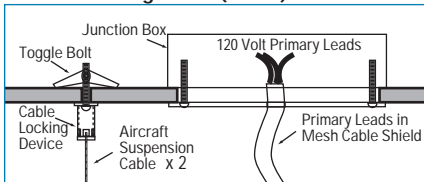

COMBOLIGHT® GALLERIA Series • CGSV - CGCV

SIX (6) Light Vertical Suspended
Grid Configuration "E" • Lamp Groups 1, 2 & 3
Line Voltage or Low Voltage for Remote Transformer

Catalog #

Type

Project

Cable Mounting Detail (CGSV)

Stem Mounting Detail (CGCV)

GRID CONFIGURATION "E"
This sheet is for Grid Configuration "E". To see other grid configurations, consult other ComboLight Galleria Series spec sheets.

IMPORTANT: USING THIS SPEC SHEET
This fixture is dimensioned according to lamp type. Please select lamp from either Lamp Group 1, 2 or 3 - and then refer to the appropriate dimensions of fixture as shown above.

DESCRIPTION:
A vertically suspended, grid style multi-lamp fixture. Can be suspended with cable or .375" diameter pipe stem.

CONSTRUCTION:
All aluminum construction. Grid is made of .75" square aluminum tubing with .062" wall thickness.

LAMP ASSEMBLY:
Six lamps mounted in adjustable double gimbal lamp holders. Dual axis 90° x 90° locking adjustability.

ELECTRICAL:
Low voltage models are wired for use with remote transformers. For integral transformers, see spec sheets for model number CGSVI or CGCVI. For Metal Halide see spec sheets for models CGSVM or CGCVM. Dimmable.