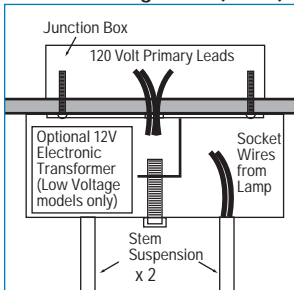

Stem Mounting Detail (CGCV)

GRID CONFIGURATION "E"
This sheet is for Grid Configuration "E". To see other grid configurations, consult other ComboLight Galleria Series spec sheets.

IMPORTANT: USING THIS SPEC SHEET
This fixture is dimensioned according to lamp type. Please select lamp from either Lamp Group 1, 2 or 3 - and then refer to the appropriate dimensions of fixture as shown above.

DESCRIPTION:
A vertically suspended, grid style multi-lamp fixture. Can be suspended with cable or .375" diameter pipe stem.

CONSTRUCTION:
All aluminum construction. Grid is made of .75" square aluminum tubing with .062" wall thickness.

LAMP ASSEMBLY:
Six lamps mounted in adjustable double gimbal lamp holders. Dual axis 90° x 90° locking adjustability.

ELECTRICAL:
Low voltage models are wired for use with remote transformers. For integral transformers, see spec sheets for model number CGSVI or CGCVI. For Metal Halide see spec sheets for models CGSVM or CGCVM. Dimmable.