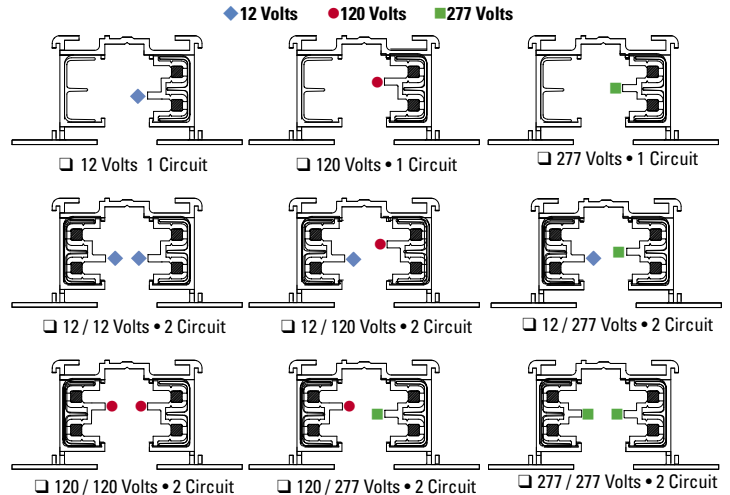

60 Amp Busway - Recessed T-Bar Mounted One or Two Circuit - 12V / 120V / 277V AR60T

Catalog # _____

Type _____

Project _____

Constructed of extruded aluminum channel with a continuous insulator. Continuous access slot allows fixtures to be attached at any location, as close together or as far apart as desired. Installs into t-bar type ceiling. Busway opening has a 1" trim / flange.

• **UNIVERSAL T-BAR CLIP ACCOMMODATES HARDWARE BY GRID CEILING MANUFACTURERS**

• **FLANGE DOUBLES AS CEILING SUPPORT**

• **COMPATIBLE WITH ALL PROFILE SERIES FIXTURES**

Busway is offered in three voltage types and in one or two circuits. Voltage can be mixed in two circuit configurations, for example: Two circuit channel with 12 Volts on one circuit and 277 Volts on the second circuit. Each circuit is rated for 300 Volts maximum. The housing serves as a 100% capacity ground.

U.S. Patent Number: 6,517,363

Item	Busway Length	Circuits / Voltage	Finish
<input type="checkbox"/> AR60T 60 Amp Busway Section for T-Bar Mounting 	<input type="checkbox"/> Specify Length (from 1 to 20 feet in 6" increments)	<input type="checkbox"/> 1-12 1 Circuit / 12 Volts	<input type="checkbox"/> WH White
		<input type="checkbox"/> 1-120 1 Circuit / 120 Volts	<input type="checkbox"/> BK Black
		<input type="checkbox"/> 1-277 1 Circuit / 277 Volts	<input type="checkbox"/> IS Industrial Silver
		<input type="checkbox"/> 2-12-12 2 Circuit / 12 Volts + 12 Volts	<input type="checkbox"/> PT Custom Finish
		<input type="checkbox"/> 2-12-120 2 Circuit / 12 Volts + 120 Volts	
		<input type="checkbox"/> 2-12-277 2 Circuit / 12 Volts + 277 Volts	
		<input type="checkbox"/> 2-120-120 2 Circuit / 120 Volts + 120 Volts	
		<input type="checkbox"/> 2-120-277 2 Circuit / 120 Volts + 277 Volts	
		<input type="checkbox"/> 2-277-277 2 Circuit / 277 Volts + 277 Volts	
		AR60T	