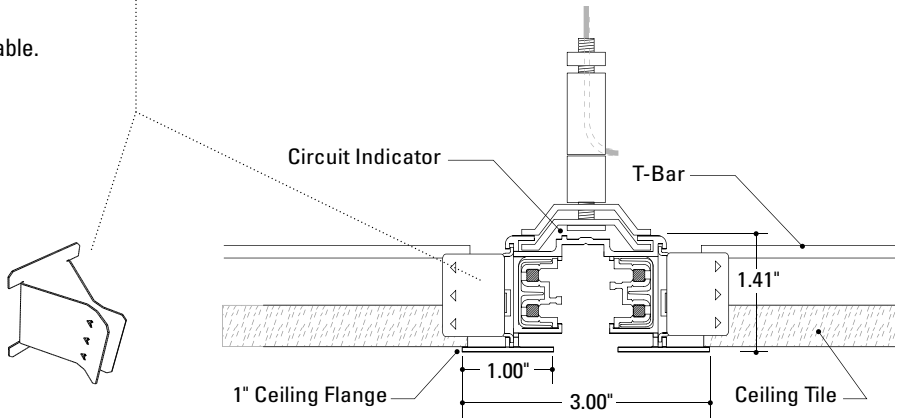

60 Amp Busway - Recessed T-Bar Mounted One or Two Circuit - 12V / 120V / 277V AR60T

Catalog # _____

Type _____

Project _____

Constructed of extruded aluminum channel with a continuous insulator. Continuous access slot allows fixtures to be attached at any location, as close together or as far apart as desired. Installs into t-bar type ceiling. Busway opening has a 1" trim / flange.

• **UNIVERSAL T-BAR CLIP ACCOMMODATES HARDWARE BY GRID CEILING MANUFACTURERS**

• **FLANGE DOUBLES AS CEILING SUPPORT**

• **COMPATIBLE WITH ALL PROFILE SERIES FIXTURES**

Busway is offered in three voltage types and in one or two circuits. Voltage can be mixed in two circuit configurations, for example: Two circuit channel with 12 Volts on one circuit and 277 Volts on the second circuit. Each circuit is rated for 300 Volts maximum. The housing serves as a 100% capacity ground.

A full selection of powerfeeds and connectors are available.

- Manufactured with 6000 series aluminum
- For use with t-bar type ceilings
- 1" surface flange doubles as ceiling panel support
- 300V Rating
- Continuous Access Slot
- Internally Polarized
- Solid Copper Conductors
- Up to 10' Support Intervals
- Durable Powder Coat Finish

Ordering Example: AR60T - 20 - 2-12-277 - IS

Description: 60 Amp Busway Section for T-Bar Mounting - 20 foot length - 2 Circuit (12 Volts + 277 Volts) - Industrial Silver Finish

CONNECTORS FOR T-BAR CEILING MOUNTED BUSWAY