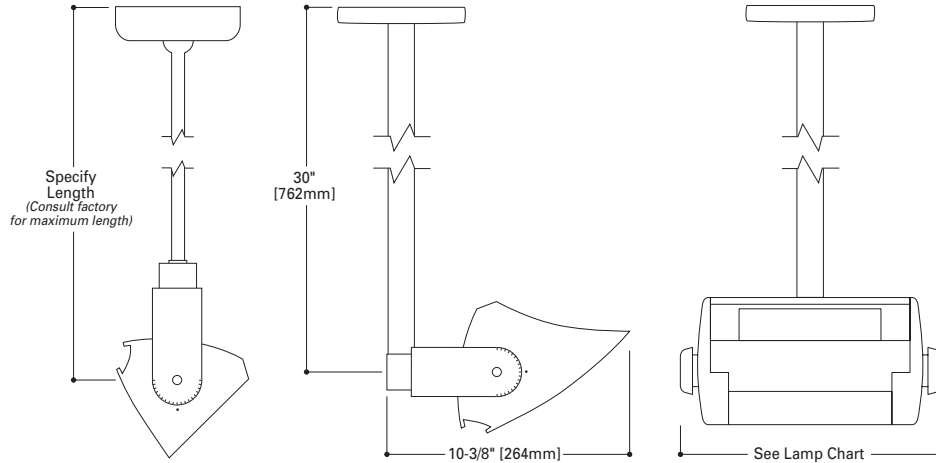

Remote

Vault

SMALL

LAMP CHART - Remote

SOURCE	WATTAGE	LENGTH
Tungsten	100	10-3/4"
	150	13"
	250	13"
Metal Halide	39	10-3/4"
	70	13"
	150	13"
Fluorescent	26	13"

- Extruded aluminum housing
- Die-cast aluminum end caps
- Integrated visor option - solid, perf or opal window
- Die-formed 94% reflective dual-finish anodized aluminum reflector
- Gasketed hinging doorframe - indoor toolless entry
- PointGrab™ adjustment