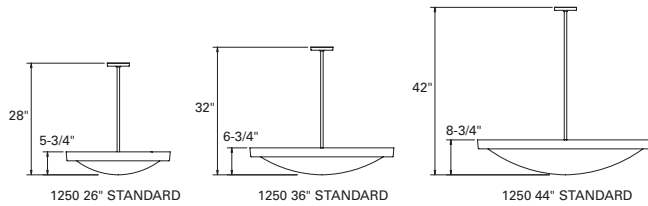

SHAPER™

Sample Number: 1250-26-CFL/3/27 + T5/1/22-120V-SC-FF-28

Series	Size	Lamp	Lamp (Bowl)	Voltage
Series 1250	26"	CFL/3/27 ^{1,2}	CFL/4/50 ³	T5/1/22 ^{1,2} 120V
	36"	CFL/3/32 ^{1,2}	CFL/4/55 ³	T5/1/40 ³ 277V
	44"	CFL/3/39 ²	CFL/4/57 ³	CFL/8/55 ³ 347V
		CFL/3/40 ²	CFL/4/70 ³	HAL/3/150 ^{1,2}
		CFL/3/42 ^{1,2}	CFL/6/27 ^{1,2}	HAL/4/150 ³
		CFL/3/50 ²	CFL/6/39 ²	MH/3/35
		CFL/3/55 ²	CFL/6/40 ²	MH/3/39 ^{1,2}
		CFL/3/57 ²	CFL/6/50 ²	MH/3/70 ^{1,2}
		CFL/3/70 ²	CFL/6/55 ²	MH/3/150 ²
		CFL/4/27 ³	CFL/8/27 ³	MH/4/70 ³
		CFL/4/39 ³	CFL/8/39 ³	MH/4/150 ³
		CFL/4/40 ³		

Finish	Pattern ⁵	Stem and Canopy Finish ⁵	Options	Suspension Height
Standard - MW	COL = Coral	Standard - MW	1SAC DL	28" (OA) - 26" dia.
Premium - CC, NA, OBRS, PB ⁴ , PC ⁴ , PCP ⁴ , PN ⁴ , SAL, SB, SC, SCL, SCP, SN, SNL	SHL = Seashell SMT = Smooth	Premium - CC, NA, OBRS, PB ⁴ , PC ⁴ , PCP ⁴ , PN ⁴ , SAL, SB, SC, SCP, SN	3S DM ⁶ QP FF SJCAC REM SJVWAC SCA TP ^{1,2} SSW GTR ^{1,2} FB	32" (OA) - 36" dia. 42" (OA) - 44" dia. Or Specify
Custom Decorative Metals CLR, CBT, SPE, SGE, BRS, CPR, BPL, SGN, CMP, CLE, IDO, RBE, PWR				