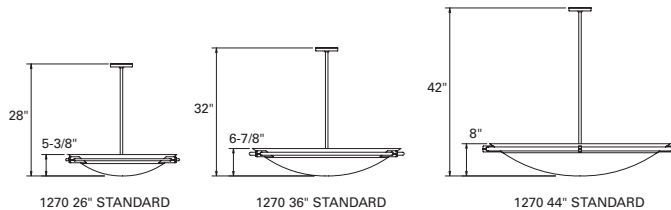

Sample Number: 1270-36-CFL/3/39-120V-SAL-DM-32

Series	Size	Lamp	Voltage	Finish
Series 1270	26"	CFL/3/27^{1,2}	120V	Standard - MW
	36"	CFL/3/39²	277V	Premium - CC, NA, OBRS, PB⁴, PC⁴, PCP⁴, PN⁴, SAL, SB, SC, SCL, SCP, SN, SNL
	44"	CFL/3/40²	347V	Custom Decorative Metals CLR, CBT, SPE, SGE, BRS, CPR, BPL, SGN, CMP, CLE, IDO, RBE, PWR
		CFL/3/50²	CFL/6/50²	
		CFL/3/55²	CFL/6/55²	
		CFL/4/27³	CFL/8/27³	
		CFL/4/39³	CFL/8/39³	
		CFL/4/40³	CFL/8/40³	
		CFL/4/50³	CFL/8/50³	
		CFL/4/55³	CFL/8/55³	

1270 SERIES

The 1270 Indirect High Performance Pendant features a shallow solid bowl with a floating trim and is available in three diameters with multiple mounting options.

MATERIAL

Painted and plated cold rolled steel or natural aluminum pan. Supplied with a single stem assembly.

BALLAST

Integral CFL electronic HPF, multi-volt 120/277V (347V Canada), thermally protected with end-of-life circuitry to accommodate the specified lamp wattage.

INSTALLATION

Supplied with either a circle strap mounting canopy or bar strap that mounts to a 4" J-box or plaster ring. Integral safety cable provided. Refer to specification sheet for additional mounting requirements.

LAMP/SOCKET

26" - Three (3) or six (6) 27W (2G11) high lumen CFL lamps.
36" - Three (3) or six (6) 27W, 39W, 40W, 50W or 55W (2G11) high lumen CFL lamps.
44" - Four (4) or (8) 27W, 39W, 40W, 50W or 55W (2G11) high lumen CFL lamps. CFL socket injection molded plastic. Lamps furnished by others.

FINISH AND OPTIONS

See page 1020 for finish details and options.

Pattern⁵	Stem and Canopy Finish⁵	Options	Suspension Height
COL = Coral	Standard - MW	1SAC	28" (OA) - 26" dia.
SHL = Seashell	Premium - CC, NA, OBRS, PB⁴, PC⁴, PCP⁴, PN⁴, SAL, SB, SC, SCL, SCP, SN	3S	32" (OA) - 36" dia.
SMT = Smooth		QP³	42" (OA) - 44" dia.
RIP = Ripples		SJCAC	Or Specify
KLP = Kelp		SJVWAC	
WVS = Waves		TP^{1,2}	
WTR = Waterfall		DL	
		DM⁶	
		FF	
		REM	
		SCA	
		SSW	

Notes:
1. Available in 26".
2. Available in 36".
3. Available in 44".
4. Available in 26" Only.
5. Available with Custom Decorative Metal Finish only.
6. Not available in 27W.