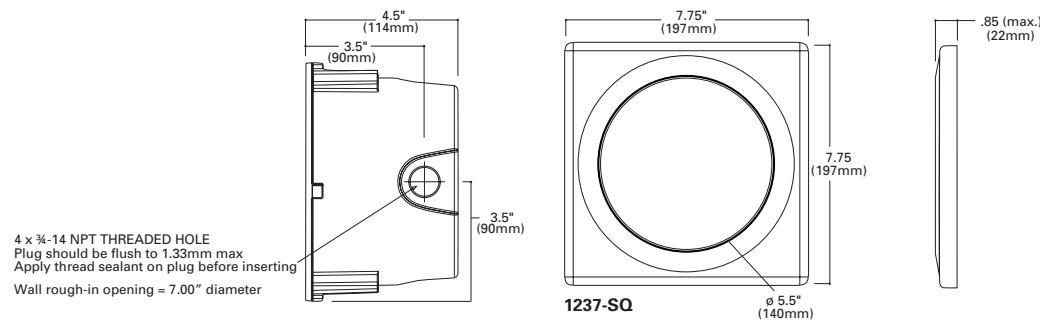

RIO™ 1237-SQ

SAMPLE NUMBER: 1237L-SQ - C - CF13 - 120 - BZ - LBB

MODEL	WALL TYPE	SOURCE	VOLTS	FINISH	OPTIONS
1237-SQ 7" square, open fascia	C Concrete pour	<i>12V Halogen</i> 20T3 20W / T3 / G4	<i>12V Halogen</i> 120/12 277/12	<i>Painted</i> BK Black BZ Bronze CS City silver VE Verde WT White	<i>Advance Ship Back Box (select LBB option and order back box separately)</i> LBB Less back box
1237C-SQ 7" square, cross fascia	D Drywall	<i>LED</i> 12LED 12W/LED	<i>LED</i> 120/12	<i>Natural Metal</i> NBR Brass NSS Stainless steel	
1237E-SQ 7" square, eyelid fascia	M Masonry	<i>Compact Fluorescent</i> CF13 13W/TTT/GX24q-1	<i>Compact Fluorescent</i> 120 277		
1237L-SQ 7" square, louver fascia		<i>Metal Halide</i> MH20T4 20W/T4.5/G8.5	<i>Metal Halide</i> 120 277		

1237-BB-C Back Box & cover for poured concrete
1237-BB-D Back Box & cover for drywall
1237-BB-M Back Box & cover for masonry

20W (max.) T3 Halogen
12W (max.) LED
Low Voltage (12V)

13W (max.) Compact Fluorescent
Line Voltage

20W T4.5 (max.) Metal Halide

FEATURES

- Integral electronic gear
- Factory assembled Power-Tray™
- Fascia adjusts 20° for proper alignment
- ADA compliant
- IP68 rated outdoor protection
- UL/cUL listed
- Three (3) year warranty

Fixture includes integral electronic gear.
Lamp not included except for LED sources.

NOTE: See 'Accessories' section for Lamps