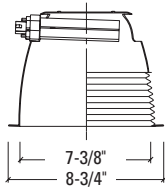

TRIM

- 7251=Self Flanged
- 7250=Molded Trim Ring, White
- 7251E=Self Flanged, use with IEM option
- 7250E=Molded Trim Ring, White, use with IEM option

FINISH

- LI=Low Iridescent Clear
- H=Haze
- WMH=Warm Haze
- G=Gold
- WH=Wheat
- W=Gloss White
- GP=Graphite
- GPH=Graphite Haze
- K=Cognac
- KH=Cognac Haze

- BB=Black Baffle (7250 only)
- WB=White Baffle (7250 only)

OPTIONS

- WF=White Painted Flange (Self Flanged only)