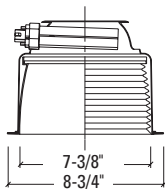

Cross Blade Downlight

TRIM

- 7281=Self Flanged
- 7280=Molded Trim Ring, White

FINISH

- LI=Low Iridescent Clear
- H=Haze
- G=Gold
- WH=Wheat
- WMH=Warm Haze
- W=Gloss White
- GP=Graphite
- GPH=Graphite Haze
- K=Cognac
- KH=Cognac Haze
- BB=Black Baffle (7280 only)
- WB=White Baffle (7280 only)

LENS

- 1=Prismatic Acrylic
- 2=Diffuse Acrylic
- 3=Clear Polycarbonate
- 1G=Prismatic Glass
- 2G=Diffuse Glass
- 3G=Clear Glass
- 4G=Fresnel Glass

OPTIONS

- WF=White Painted Flange (Self Flanged only)