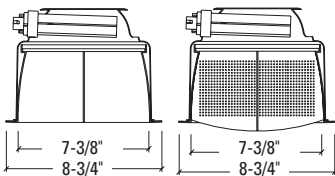

Open Wall Wash

GRUVI

TRIM

- 7281=Self Flanged
- 7281E=Self Flanged, use with IEM option

FINISH

- LI=Low Iridescent Clear
- W=Gloss White

LOUVER

- 5=Blade (LI or W Matching Blade Finish)
- 6=Perforated Blade (Lt Grey Blades, W Finish only)