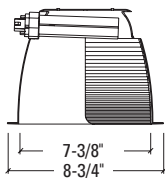

Open Downlight

TRIM

- 7211=Single Wall Wash, Self Flanged
- 7210=Single Wall Wash, Molded Trim Ring, White
- 7221=Double Wall Wash, Self Flanged
- 7220=Double Wall Wash, Molded Trim Ring, White

FINISH

- LI=Low Iridescent Clear
- H=Haze
- G=Gold
- WH=Wheat
- WMH=Warm Haze
- W=Gloss White

- GP=Graphite
- GPH=Graphite Haze
- K=Cognac
- KH=Cognac Haze

OPTIONS

- WF=White Painted Flange (Self Flanged only)