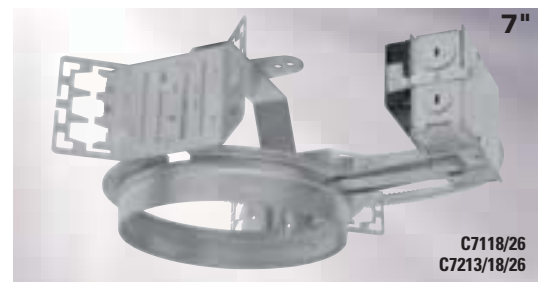

HOUSING

Dimensions	Length	Width	Height	Cutout
Standard Housing	15-3/8"	13-13/32"	6-13/16"	8-1/8"
Emergency	20-1/2"	20"	6-13/16"	
Chicago Plenum	15-3/8"	13-13/32"	6-13/16"	

7" Horizontal Lamp

1-18, 1-26 DTT
2-13, 2-18, 2-26 DTT

Wide beam distribution for general lighting from two horizontally mounted compact fluorescent lamps. Accommodates various reflector types.

C7118/26
C7213/18/26

HOUSING

- C7118=(1) 18W DTT Lamp
- C7126=(1) 26W DTT Lamp
- C7213=(2) 13W DTT Lamp
- C7218=(2) 18W DTT Lamp
- C7226=(2) 26W DTT Lamp

*Not available for C7213 (13W)

BALLAST

- E=120V - 277V 50/60 Hz Electronic
- 3E=347V 50/60 Hz Electronic
- 1D=120V Dimming, Lutron® Compact SE*
- 2D=120V Dimming, Lutron® Compact SE*

OPTIONS

- CP=Chicago Plenum
- 2C=(2) Ballasts for Hi-Low Switching
- 2CMS=2 Circuit Master Satellite (2 housings, order 2 trims)
- EM =Emergency module with remote test switch
- IEM=Emergency module with integral test switch

ACCESSORIES

- HB26=C Channel Bar Hanger, 26" Long, Pair
- HB50=C Channel Bar Hanger, 50" Long, Pair
- RMB22=Wood Joist Bar Hanger, 22" Long, Pair
- HA7=Slope Adapter for 7" Aperture Housings, Specify Slope (not recommended for wall wash)
- TRM7= Metal Trim Ring, Specify Finish*
- TRR7=Rimless Trim Ring, White*
- FK5=Field Installed Fuse Kit, 5 Amp
- DT7=DecoTrims™*