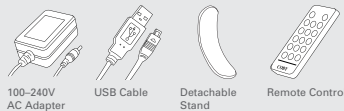

Accessories Included

Integrated Stereo Speakers