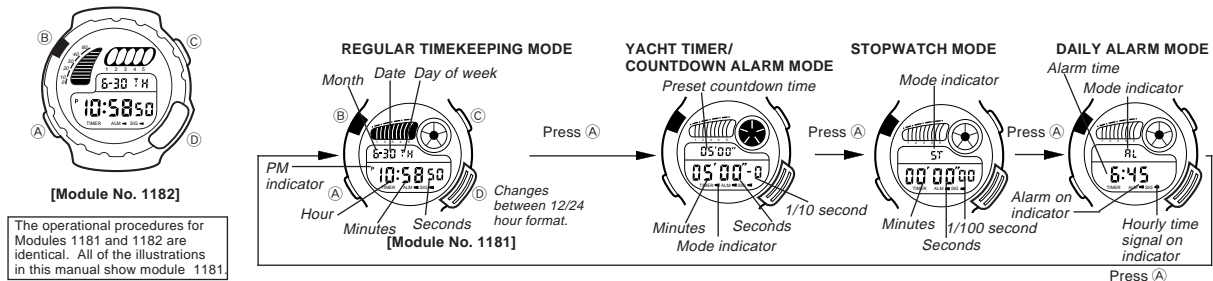

Module No. 1181/1182

READING THE DISPLAY

Press (A) for an outline of all functions.

[Module No. 1182]
 The operational procedures for Modules 1181 and 1182 are identical. All of the illustrations in this manual show module 1181.

Setting daily alarm

- Press (B) in the DAILY ALARM MODE to set a new alarm time.
 - Press (A) to shift flashing digit(s). Digit(s) to be changed will flash.
 - Each press of (D) increases the digit. Hold down for rapid advance.
 - Press (B) to complete setting.
- Display automatically returns to initial daily alarm time if left unused for a few minutes.

USING YACHT TIMER/COUNTDOWN ALARM

On or off setting of alarm and time signal

The Yacht Timer and Countdown Alarm take 8 measurements from when they are started until they are stopped by pressing the (D) button. These functions stop automatically after 8 measurements.

USING STOPWATCH

A signal confirms start/stop and split/reset operation. (Working range) Total elapsed time display is limited to 59 minutes 59.99 seconds. For longer times reset and started again.

Free Manuals Download Website