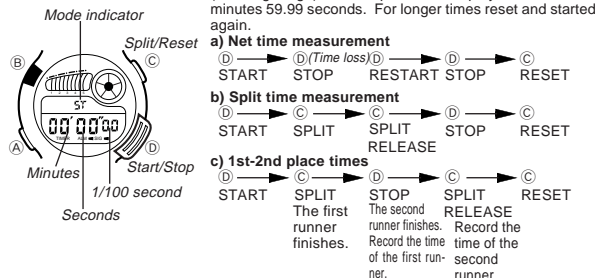

Setting daily alarm

- Press (B) in the DAILY ALARM MODE to set a new alarm time.
 - Press (A) to shift flashing digit(s). Digit(s) to be changed will flash.
 - Each press of (D) increases the digit. Hold down for rapid advance.
 - Press (B) to complete setting.
- Display automatically returns to initial daily alarm time if left unused for a few minutes.

USING YACHT TIMER/COUNTDOWN ALARM

On or off setting of alarm and time signal

The Yacht Timer and Countdown Alarm take 8 measurements from when they are started until they are stopped by pressing the (D) button. These functions stop automatically after 8 measurements.

When display reaches 0, a beeper sounds for 10 seconds. Pressing any button stops the beeper. Timer automatically repeats the countdown.

In the Yacht timer, an advance warning beeper indicates elapsed time (4, 3, 2, 1 minutes, 50, 40, 30, 20 seconds to start). When the countdown reaches 10 seconds before starting time, a beeper sounds every second.

USING STOPWATCH

A signal confirms start/stop and split/reset operation. (Working range) Total elapsed time display is limited to 59 minutes 59.99 seconds. For longer times reset and started again.

Free Manuals Download Website