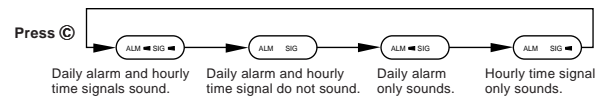

SETTING TIME AND DATE

USING DAILY ALARM

Beeper sounds for 20 seconds at preset time every day until cleared when daily alarm is set. Press any button to stop beeper. Signal sounds every hour on the hour if time signal is set.

Setting daily alarm

- Press (B) in the DAILY ALARM MODE to set a new alarm time.
 - Press (A) to shift flashing digit(s). Digit(s) to be changed will flash.
 - Each press of (D) increases the digit. Hold down for rapid advance.
 - Press (B) to complete setting.
- Display automatically returns to initial daily alarm time if left unused for a few minutes.

USING YACHT TIMER/COUNTDOWN ALARM

On or off setting of alarm and time signal

The Yacht Timer and Countdown Alarm take 8 measurements from when they are started until they are stopped by pressing the (D) button. These functions stop automatically after 8 measurements.

When display reaches 0, a beeper sounds for 10 seconds. Pressing any button stops the beeper. Timer automatically repeats the countdown.

In the Yacht timer, an advance warning beeper indicates elapsed time (4, 3, 2, 1 minutes, 50, 40, 30, 20 seconds to start). When the countdown reaches 10 seconds before starting time, a beeper sounds every second.