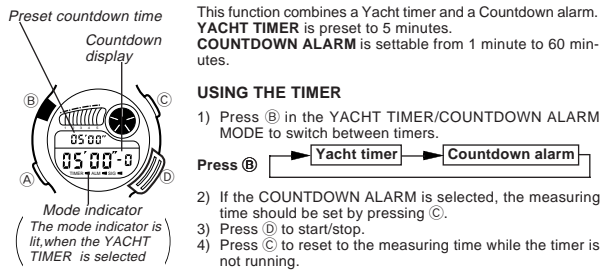

SETTING TIME AND DATE

USING DAILY ALARM

Beeper sounds for 20 seconds at preset time every day until cleared when daily alarm is set. Press any button to stop beeper. Signal sounds every hour on the hour if time signal is set.

Setting daily alarm

- Press (B) in the DAILY ALARM MODE to set a new alarm time.
 - Press (A) to shift flashing digit(s). Digit(s) to be changed will flash.
 - Each press of (D) increases the digit. Hold down for rapid advance.
 - Press (B) to complete setting.
- Display automatically returns to initial daily alarm time if left unused for a few minutes.

USING YACHT TIMER/COUNTDOWN ALARM

On or off setting of alarm and time signal

The Yacht Timer and Countdown Alarm take 8 measurements from when they are started until they are stopped by pressing the (D) button. These functions stop automatically after 8 measurements.

USING STOPWATCH

A signal confirms start/stop and split/reset operation. (Working range) Total elapsed time display is limited to 59 minutes 59.99 seconds. For longer times reset and started again.

Free Manuals Download Website