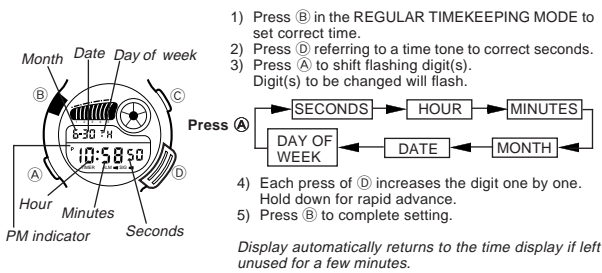

SETTING TIME AND DATE

USING DAILY ALARM

Beeper sounds for 20 seconds at preset time every day until cleared when daily alarm is set. Press any button to stop beeper. Signal sounds every hour on the hour if time signal is set.

Setting daily alarm

- Press (B) in the DAILY ALARM MODE to set a new alarm time.
 - Press (A) to shift flashing digit(s). Digit(s) to be changed will flash.
 - Each press of (D) increases the digit. Hold down for rapid advance.
 - Press (B) to complete setting.
- Display automatically returns to initial daily alarm time if left unused for a few minutes.

USING YACHT TIMER/COUNTDOWN ALARM

On or off setting of alarm and time signal

The Yacht Timer and Countdown Alarm take 8 measurements from when they are started until they are stopped by pressing the (D) button. These functions stop automatically after 8 measurements.

USING STOPWATCH

A signal confirms start/stop and split/reset operation. (Working range) Total elapsed time display is limited to 59 minutes 59.99 seconds. For longer times reset and started again.

Free Manuals Download Website