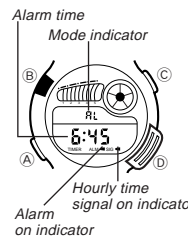

SETTING TIME AND DATE

USING DAILY ALARM

Beeper sounds for 20 seconds at preset time every day until cleared when daily alarm is set. Press any button to stop beeper. Signal sounds every hour on the hour if time signal is set.

Setting daily alarm

- Press (B) in the DAILY ALARM MODE to set a new alarm time.
 - Press (A) to shift flashing digit(s). Digit(s) to be changed will flash.
 - Each press of (D) increases the digit. Hold down for rapid advance.
 - Press (B) to complete setting.
- Display automatically returns to initial daily alarm time if left unused for a few minutes.

USING YACHT TIMER/COUNTDOWN ALARM

On or off setting of alarm and time signal

The Yacht Timer and Countdown Alarm take 8 measurements from when they are started until they are stopped by pressing the (D) button. These functions stop automatically after 8 measurements.

USING STOPWATCH

A signal confirms start/stop and split/reset operation. (Working range) Total elapsed time display is limited to 59 minutes 59.99 seconds. For longer times reset and started again.

Free Manuals Download Website