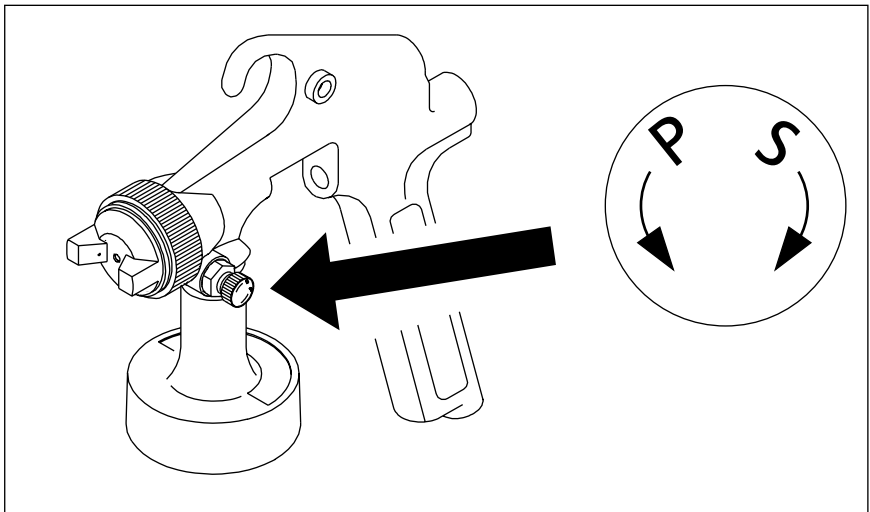

To change from Siphon Feed to Pressure Feed mode, turn the knob shown above from 'S' to 'P' until finger tight.

Thoroughly mix the material in accordance with the manufacturer's instructions. If necessary, thin per paint manufacturer's instructions.