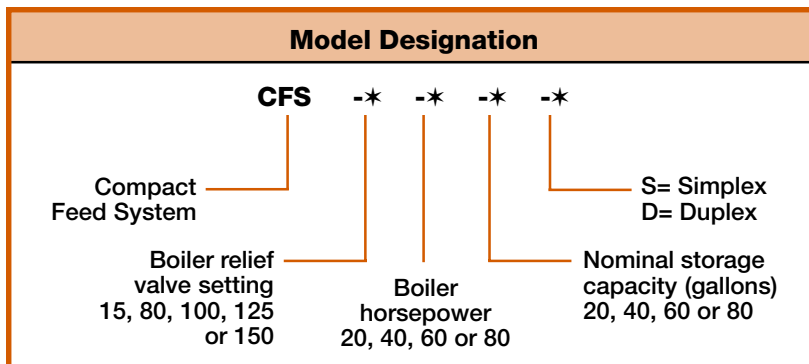

Construction Features

- Available with simplex or duplex pumps
- Top mounted pumps for ease of maintenance and replacement
- TEFC pump motors are standard
- Pump discharge pressure gauges and tank thermometer are standard
- All units designed to fit through standard 36" doorway
- Optional electrical accessories are available

Bryan Compact Feed Systems

Dimensions are for reference only and may change without notice. Consult factory for certified dimensions.

Specifications

Model		Capacity in gallons (liters)			Dimensions in inches (cm)	
Simplex	Duplex	Nominal Storage	Flooded	Overflow	W Overall width	H Overall height
CFS-*-20-20S	CFS-*-20-20D	20 (75)	37 (140)	31 (117)	24 (61)	19 (48)
CFS-*-40-40S	CFS-*-40-40D	40 (151)	51 (193)	45 (170)	24 (61)	26 (66)
CFS-*-60-60S	CFS-*-60-60D	60 (227)	75 (284)	63 (238)	34 (86)	19 (48)
CFS-*-80-80S	CFS-*-80-80D	80 (302)	103 (390)	91 (344)	34 (86)	26 (66)