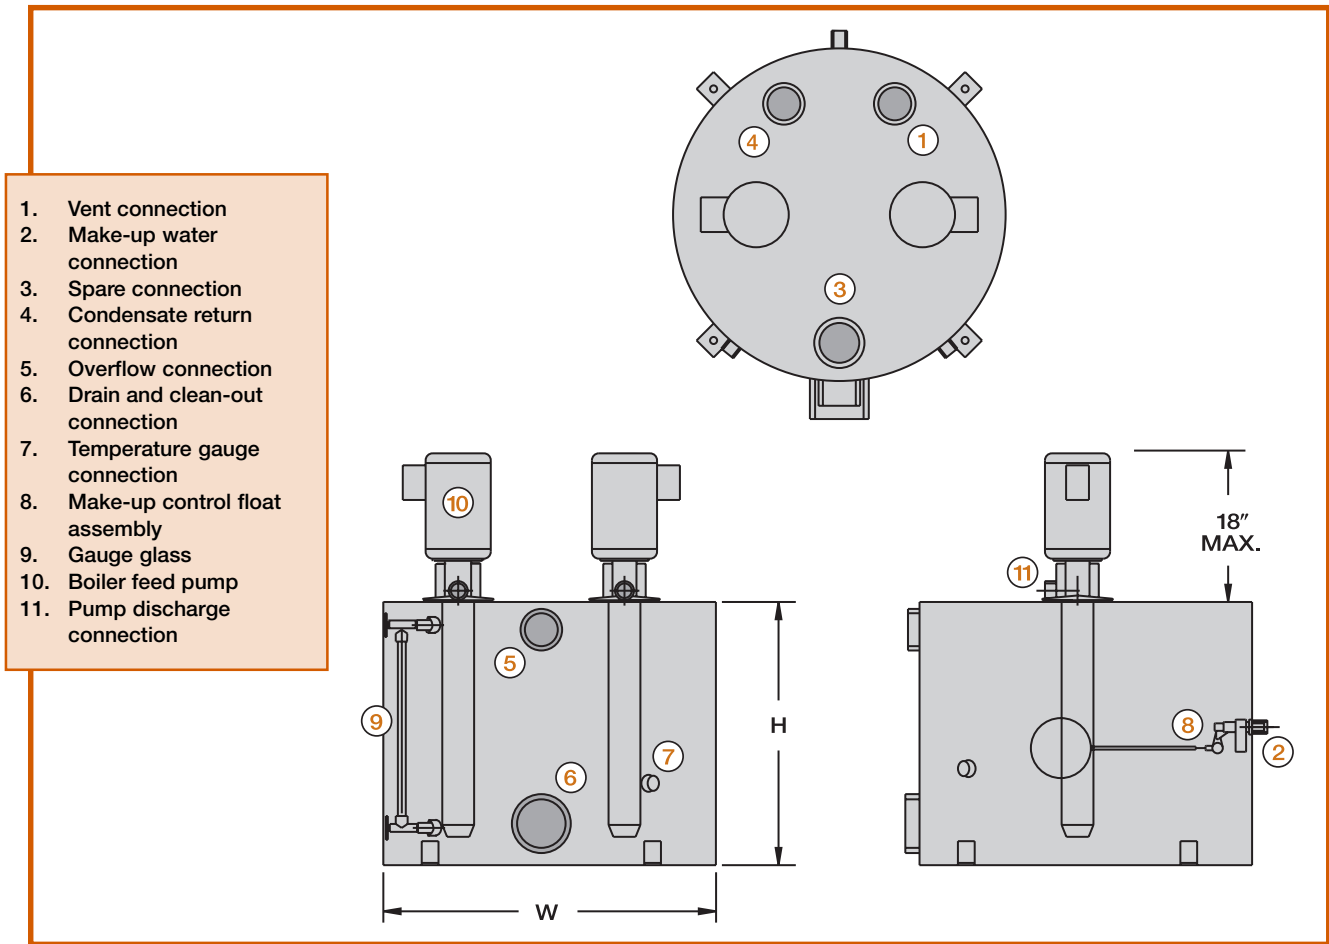

BRYAN STEAM

Compact Boiler Feed Systems

Capacities from 20 to 80 boiler HP for 15 through 150 PSI boilers

*Duplex model
CFS-15-20-20D
shown*

The Bryan compact boiler feed system requires a minimal amount of boiler room space while providing many of the same rugged features as competitive stand-mounted feed systems.

Performance Features

- Designed to feed 15 through 150 PSI design boilers
- Atmospheric tank built from heavy 1/4" minimum steel thickness
- Tank sizes from 20 to 80 gallons
- Designed to feed 20 through 80 HP boilers
- Easily maintained
- Factory packaged unit for ease of installation

Construction Features

- Available with simplex or duplex pumps
- Top mounted pumps for ease of maintenance and replacement
- TEFC pump motors are standard
- Pump discharge pressure gauges and tank thermometer are standard
- All units designed to fit through standard 36" doorway
- Optional electrical accessories are available

Bryan Compact Feed Systems

Dimensions are for reference only and may change without notice. Consult factory for certified dimensions.

Specifications

Model		Capacity in gallons (liters)			Dimensions in inches (cm)	
Simplex	Duplex	Nominal Storage	Flooded	Overflow	W Overall width	H Overall height
CFS-*-20-20S	CFS-*-20-20D	20 (75)	37 (140)	31 (117)	24 (61)	19 (48)
CFS-*-40-40S	CFS-*-40-40D	40 (151)	51 (193)	45 (170)	24 (61)	26 (66)
CFS-*-60-60S	CFS-*-60-60D	60 (227)	75 (284)	63 (238)	34 (86)	19 (48)
CFS-*-80-80S	CFS-*-80-80D	80 (302)	103 (390)	91 (344)	34 (86)	26 (66)