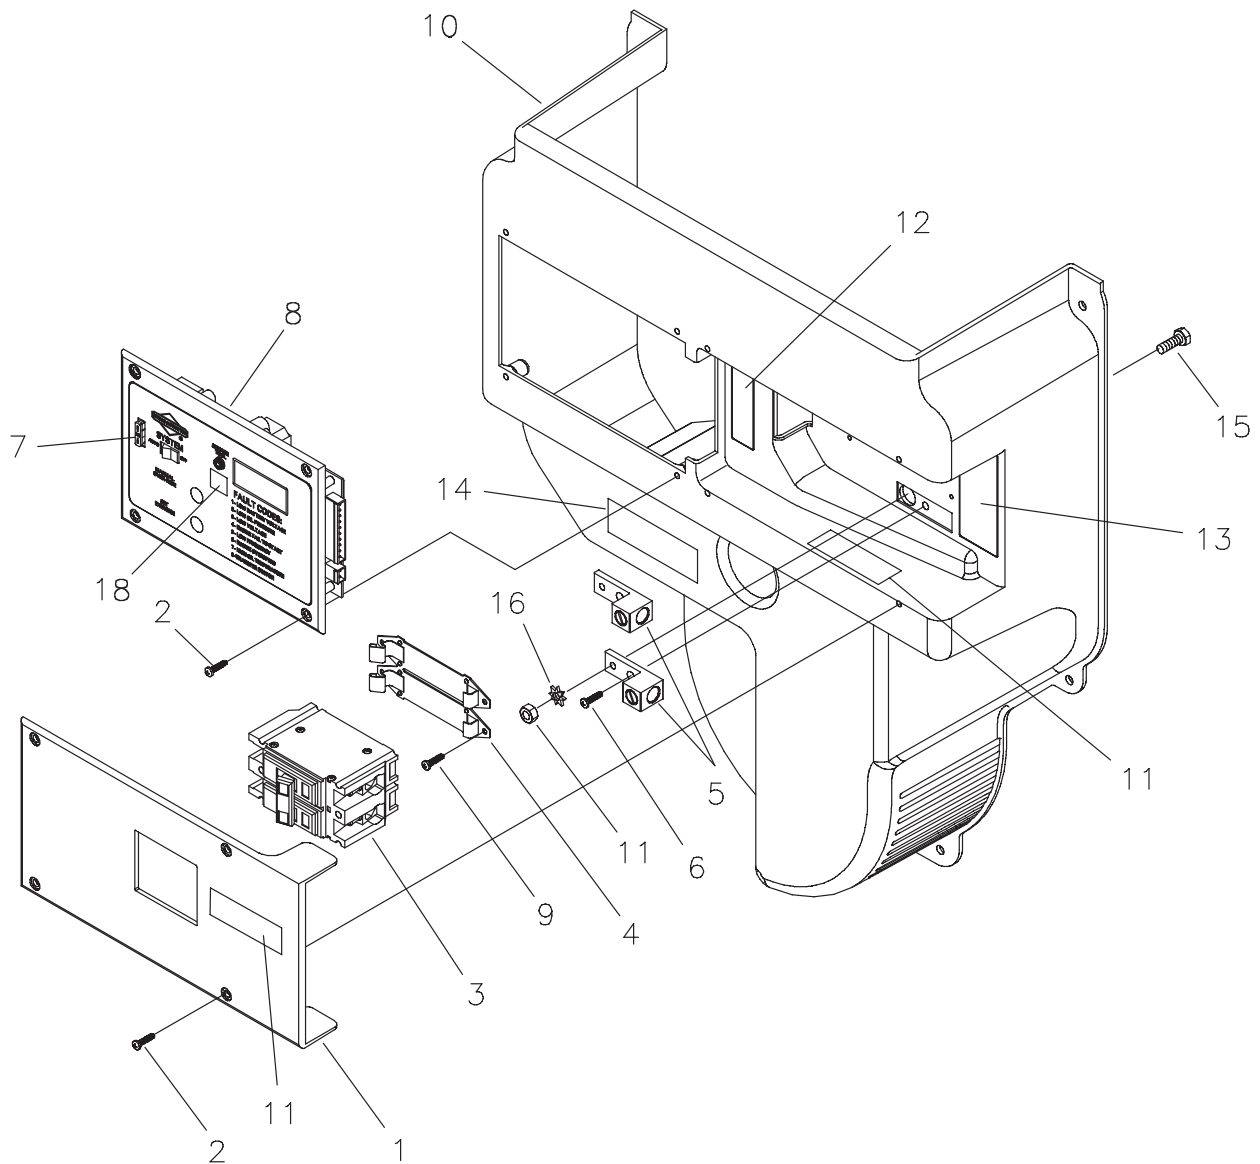

* - Items without part numbers are common fasteners and are available at local hardware stores.

Exploded View & Illustrated Parts List - Control Panel

Item	Part #	Description
1	205929GS	ASSY., Cover, Circuit Breaker w/Decal
2	*	SCREW, 10 x 0.62, Plastite
3	198313GS	BREAKER, Circuit 70A, 2P
4	192770GS	BRACKET, Mounting Breaker
5	199011GS	LUG, Ground Connect
6	191991GS	BOLT, 1/4-10 x 1, Plastite
7	198573GS	FUSE, Auto Type 15 Amp
8	196655GS	ASSY., Control Panel
9	197492GS	SCREW, PT, M4 - 1.79 x 16.0
10	205928GS	ASSY., Duct, Engine Air w/ Decals
11	206821GS	DECAL, Auto Start/Shock
12	206578GS	DECAL, Terminal Block
13	206842GS	DECAL, Ground