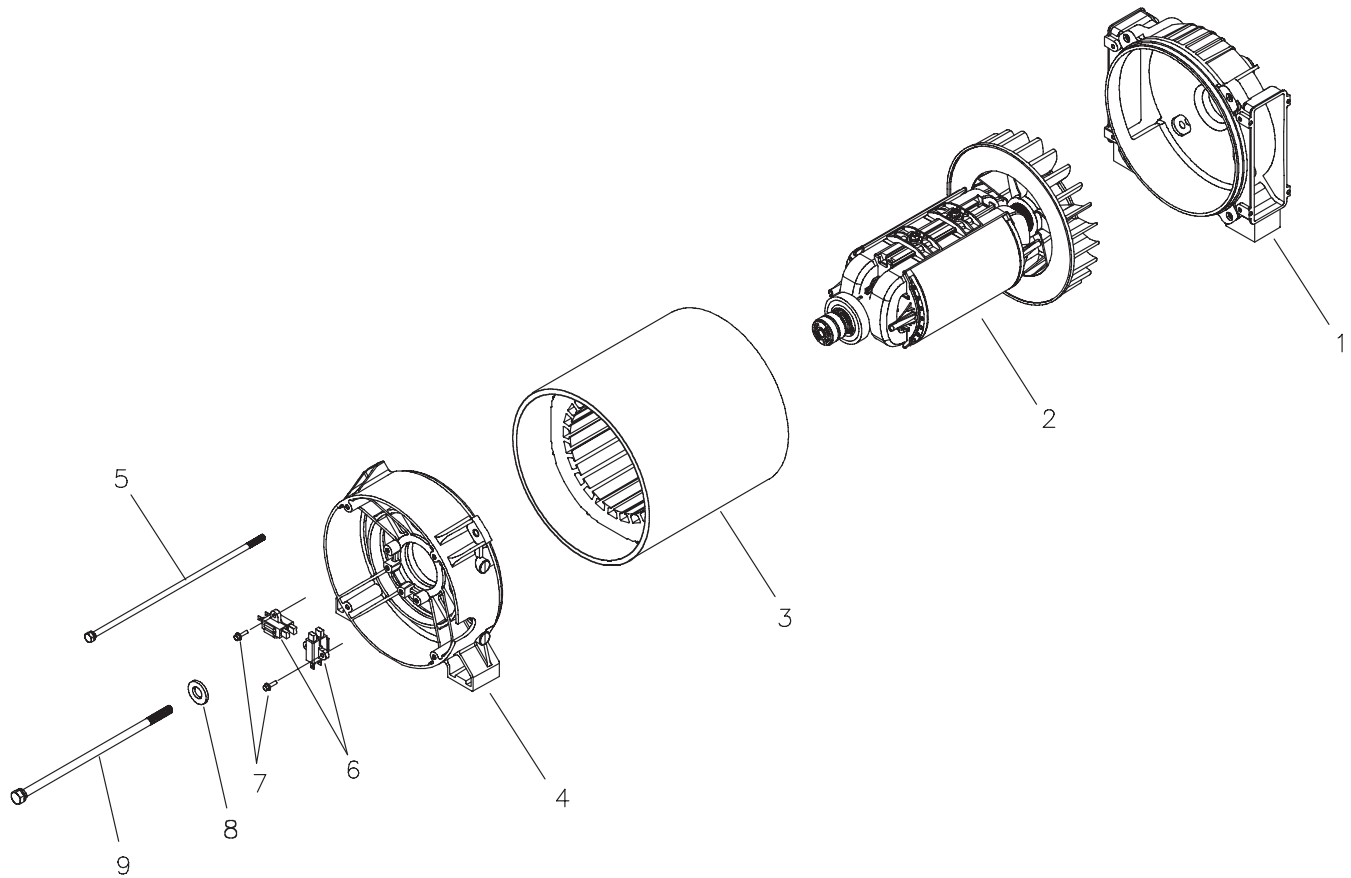

* - Items without part numbers are common fasteners and are available at local hardware stores.

Exploded View & Illustrated Parts List - Control Panel

Item	Part #	Description
1	205929GS	ASSY., Cover, Circuit Breaker w/Decal
2	*	SCREW, 10 x 0.62, Plastite
3	198313GS	BREAKER, Circuit 70A, 2P
4	192770GS	BRACKET, Mounting Breaker
5	199011GS	LUG, Ground Connect
6	191991GS	BOLT, 1/4-10 x 1, Plastite
7	198573GS	FUSE, Auto Type 15 Amp
8	196655GS	ASSY., Control Panel
9	197492GS	SCREW, PT, M4 - 1.79 x 16.0
10	205928GS	ASSY., Duct, Engine Air w/ Decals
11	206821GS	DECAL, Auto Start/Shock
12	206578GS	DECAL, Terminal Block
13	206842GS	DECAL, Ground

Item	Part #	Description
14	206820GS	DECAL, Battery
15	*	HHCS, 1/4 - 20 x 3/4
16	*	WASHER, Shakeproof, Ext. M6 1/4
17	*	NUT, 1/4 - 20
18	207004GS	DECAL, Manual

Items Not Illustrated

202882GS	HARNESS, Wire, CTL Board to Engine/Alternator
198517GS	HARNESS, Wire, E1 & E2 Sensing
203020GS	HARNESS, AVR
198515GS	CONNECTOR, Terminal, 2 Pin
198516GS	CONNECTOR, Terminal, 10 Pin

* - Items without part numbers are common fasteners and are available at local hardware stores.

Exploded View & Illustrated Parts List - Alternator

Item	Part #	Description
1	195235GS	ADAPTER, Mounting, Alternator
2	199252GS	ASSY, Rotor
3	206042GS	STATOR
4	195234GS	RBC
5	197177GS	HEX HEAD, SEM Screw
6	66386GS	ASSY, Holder, Brush
7	66849GS	TAPTITE, M5 - 0.8 x 16
8	203200GS	WASHER, 3/8" SAE
9	200442GS	BOLT, 3/8 - 24 x 15.20"