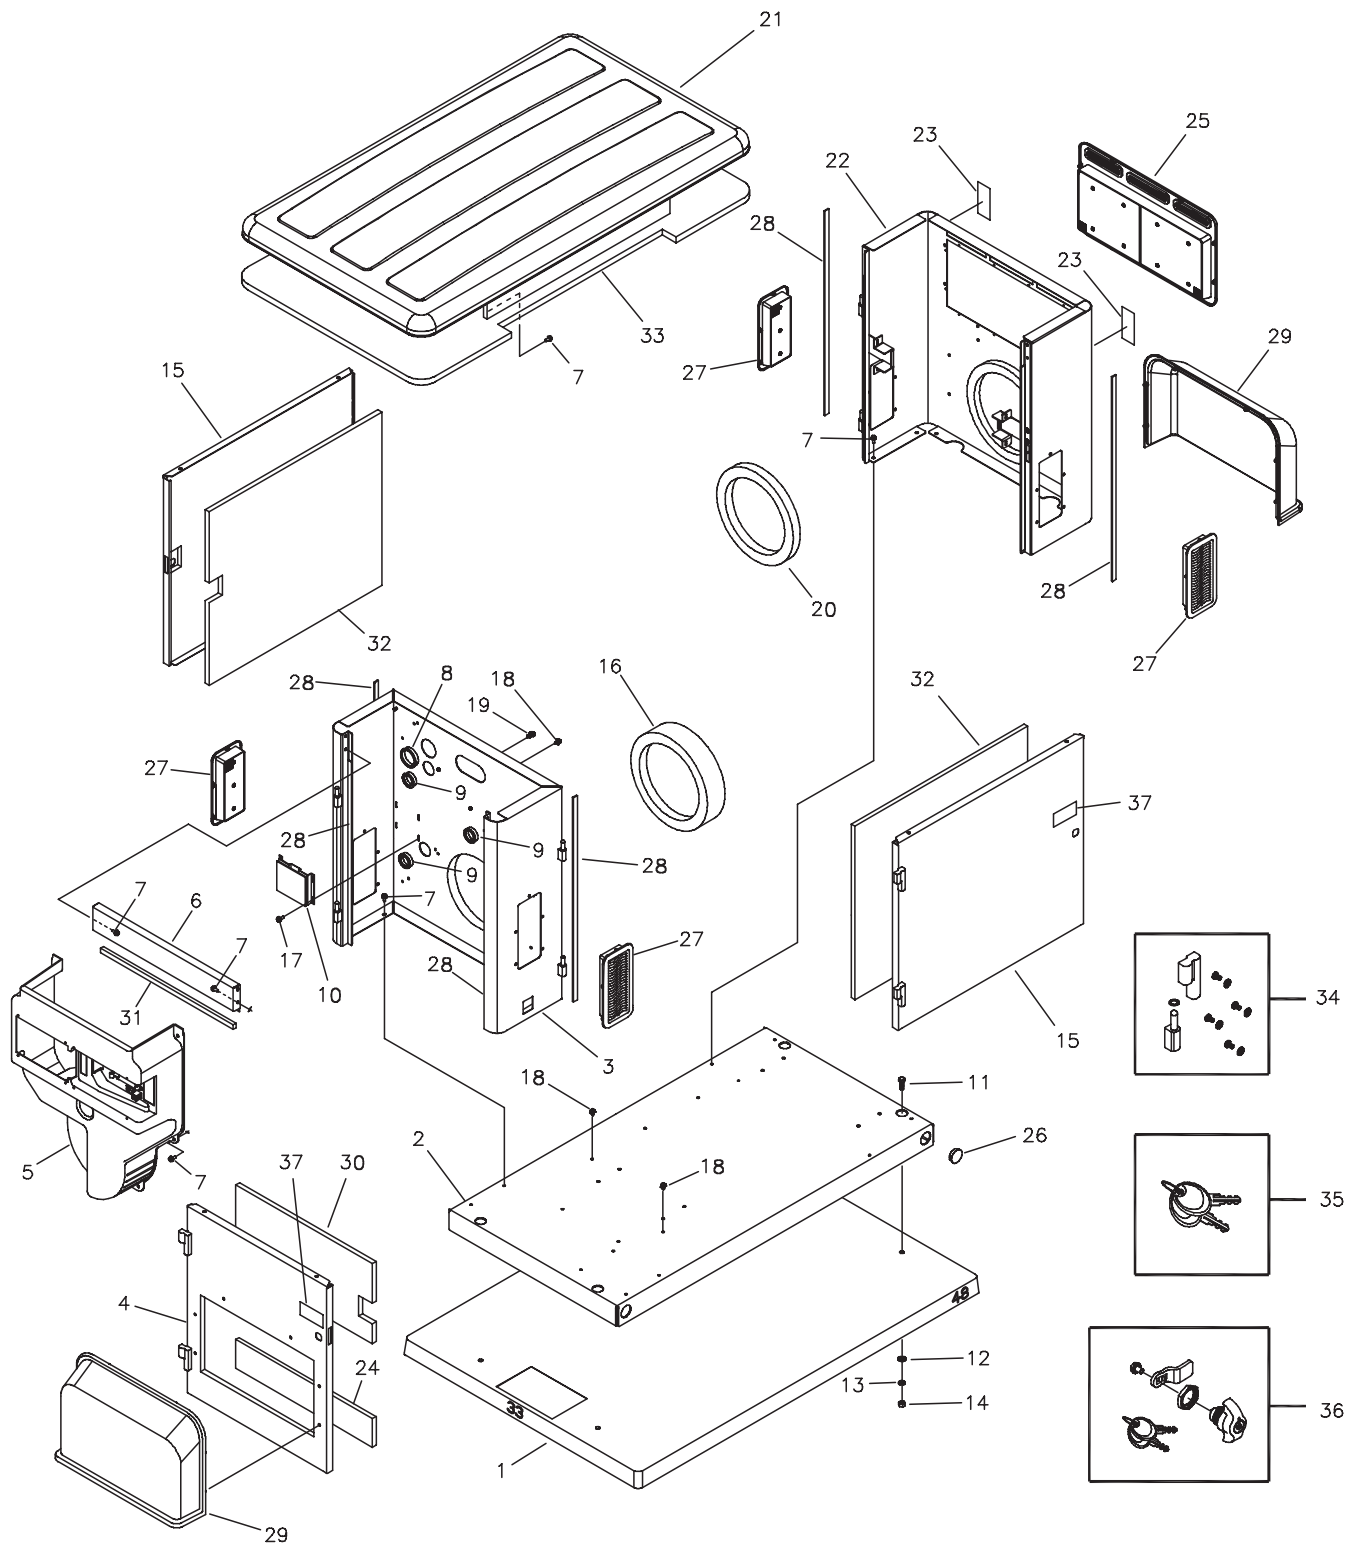

Illustrated Parts List - Main Unit

Item	Part #	Description	Item	Part #	Description
1	U203030GS	BASE, Mounting	49	194699GS	PLATE, Switch Oil Temp
2	187594GS	MOUNT, Vibration	50	809743	SCREW
3	24910GS	HHS, Trilobular 5/16 - 18 x 1/2	51	NSP	ASSY, Alt (see page 7)
4	194683GS	SOLENOID, Gas Fuel	53	206864GS	DECAL, Auto Start
5	194829GS	FITTING, Coupling	54	809872	GASKET
6	194830GS	REGULATOR	55	202885GS	MUFFLER
7	195936GS	BRACKET, Mounting Solenoid	56	202884GS	BASE, Muffler Box
8	202382GS	FITTING, 3/4 Flare to 3/8 NPT	57	203533GS	KIT, Insulation, Muffler Box Base
9	*	HHCS, M6 - 1.0 x 16	58	56893GS	CRIMPTITE, 10 - 24 x 1/2
10	*	HHCS, M6 - 1.0 x 30	59	202988GS	ASSY, Bulkhead, Alt End w/Insulation
11	*	WASHER, 1/4 Lock	60	203534GS	KIT, Insulation, Muffler Box Top
12	*	NUT, M6 - 1.0	61	194682GS	COLLECTOR, Muffler Box
13	B4300GS	HHS, Trilobular, 1/4 - 20 x 1/2	62	202883GS	BOX, Muffler Top
14	194818GS	BATTERY	63	192445GS	SCREW, 10 - 32 x 5/8
15	185939UGS	WIRE-A, Black	900	§	ENGINE
16	198913GS	KIT, Battery Hardware	901	843644	FUEL HOSE
17	198593DGS	WIRE-A, Red	902	843438	CLAMP
18	202958GS	TUBE, Air Cleaner			
19	B4995GS	HHS, Trilobular, 1/4-20 x 7/8			
20	*	WASHER, Flat 5/16 - M8	Items Not Illustrated		
21	206865GS	DECAL, Explosion/Fire	205950GS	MANUAL, Install	
22	*	WASHER, M6 Shakeproof	205951GS	MANUAL, Operator's	
23	1723165SM	HOSE, Oil Drain	277810	MANUAL, Engine	
25	*	HHCS, 5/16 - 18 x 2.5 Full Thread	205922GS	KIT, Manual/Accessory, HGS	
26	*	NUT, 5/16 - 18	198810GS	PAINT, Touchup, HGS, Gray	
27	*	WASHER, Lock 5/16 - M8	198811GS	PAINT, Touchup, Metallic Silver 1/2 oz Bottle	
29	*	HHCS, 5/16 - 18 x 2" Lg.	B3518GS	CAP, Funnel Oil Bottle	
30	*	HHCS, M12 - 1.75 x 35	202295GS	HOSE, Flex	
31	*	WASHER, M12	198866GS	KIT, Led Remote	
32	B194685GS	SUPPORT, Eng/Alt, Black	203434GS	KIT, Decals, Service	
33	202922GS	SCREEN			
34	*	WASHER, Shakeproof Ext. M6-1/4	Optional Accessories		
35	185939WGS	WIRE, Ground	199475GS	PAINT, Touchup, Spray, Silver, 12oz	
36	*	WASHER, 3/8 Lock	199474GS	PAINT, Touchup, Spray, Gray, 12oz	
37	*	WASHER, Flat, 3/8 - M10	6030	KIT, Cold Weather (Includes Battery and Oil Warmers)	
38	*	HHCS, 3/8 - 16 x 1			
39	B198896GS	BRACKET, Mounting Alt, Black			
40	202761GS	DUCT, Air			
41	*	SCREW, M5.8 x 10, Taptite			
42	*	WASHER, Lock 3/8			
43	*	SHCS, 3/8 - 16 x 1-1/4			
44	*	HHCS, 5/16 - 18 x 3/4			
45	B4300GS	HHS, Trilobular, 1/4 - 20 x 1/2			
46	*	PPHMS, 4-40 x 0.19			
47	*	WASHER, Lock #4			
48	186205GS	SWITCH, Oil Temp			

* - Items without part numbers are common fasteners and are available at local hardware stores.

§ - Contact Engine Manufacturer

Exploded View - Enclosure