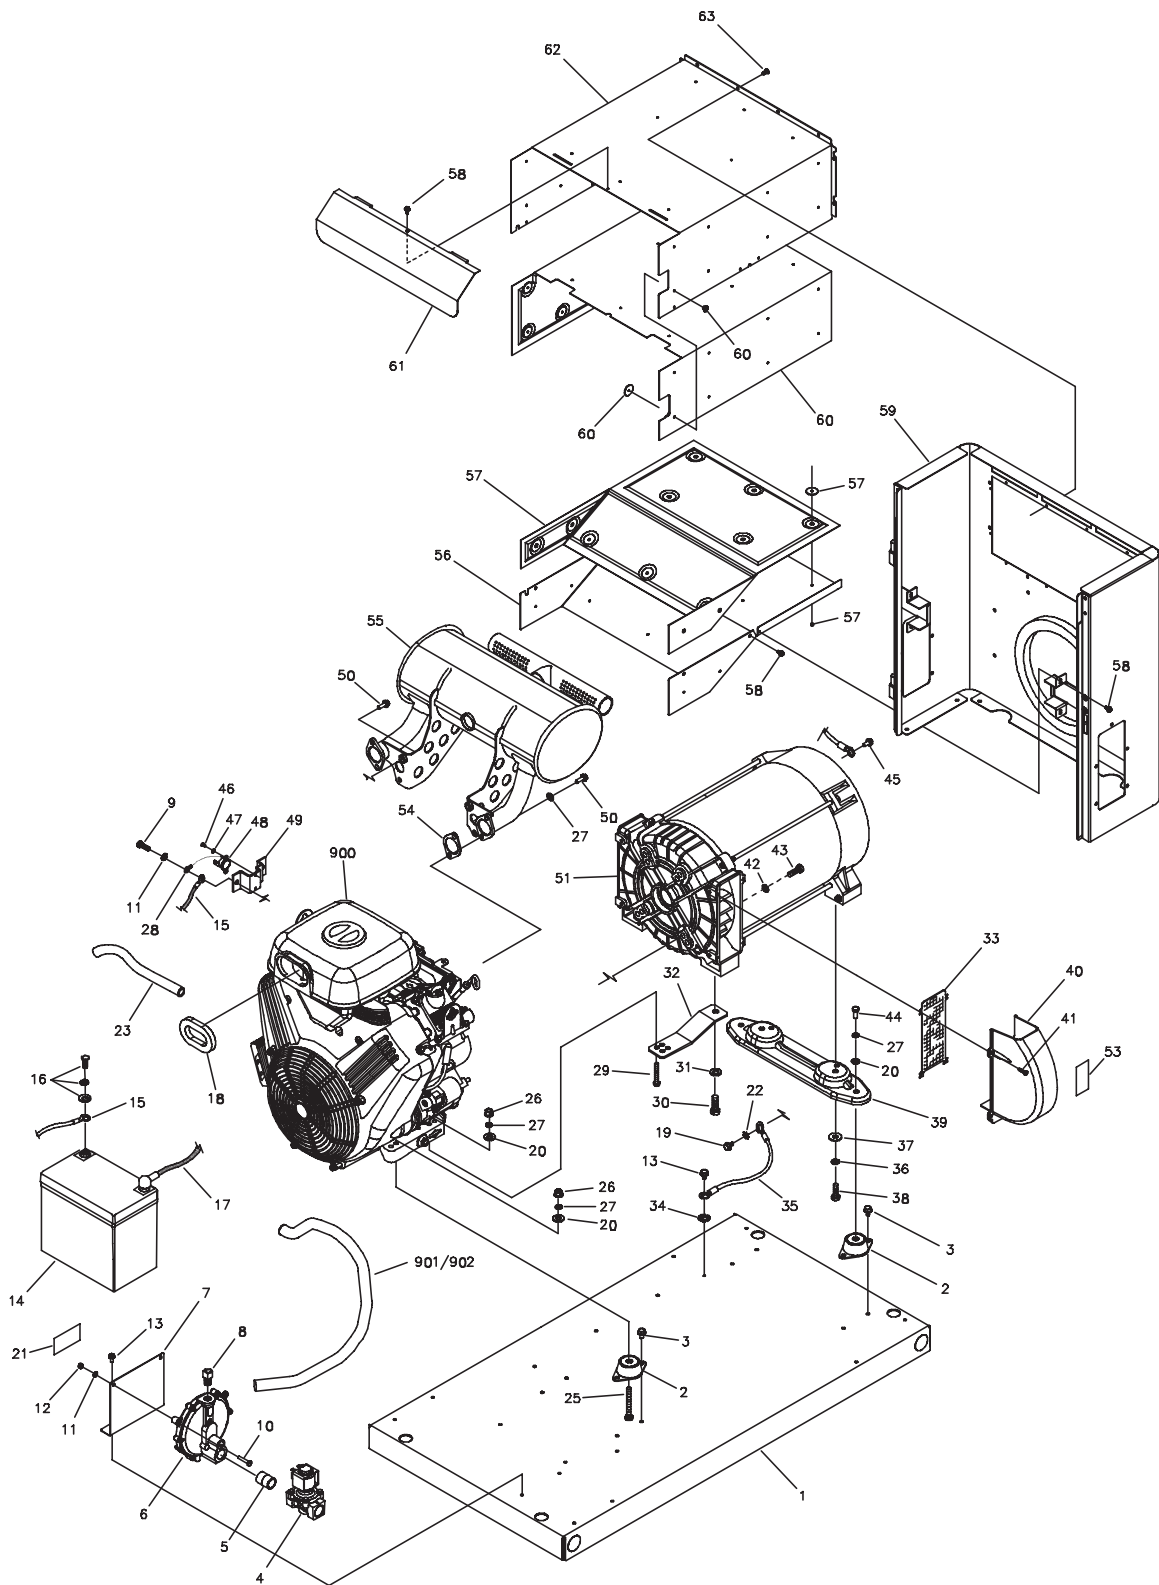

Exploded View - Main Unit

Copyright © 2008 Briggs & Stratton Power Products Group, LLC. All rights reserved. No part of this material may be reproduced or transmitted in any form by any means without the express written permission of Briggs & Stratton Power Products Group, LLC.

Illustrated Parts List - Main Unit

Item	Part #	Description	Item	Part #	Description
1	U203030GS	BASE, Mounting	49	194699GS	PLATE, Switch Oil Temp
2	187594GS	MOUNT, Vibration	50	809743	SCREW
3	24910GS	HHS, Trilobular 5/16 - 18 x 1/2	51	NSP	ASSY, Alt (see page 7)
4	194683GS	SOLENOID, Gas Fuel	53	206864GS	DECAL, Auto Start
5	194829GS	FITTING, Coupling	54	809872	GASKET
6	194830GS	REGULATOR	55	202885GS	MUFFLER
7	195936GS	BRACKET, Mounting Solenoid	56	202884GS	BASE, Muffler Box
8	202382GS	FITTING, 3/4 Flare to 3/8 NPT	57	203533GS	KIT, Insulation, Muffler Box Base
9	*	HHCS, M6 - 1.0 x 16	58	56893GS	CRIMPTITE, 10 - 24 x 1/2
10	*	HHCS, M6 - 1.0 x 30	59	202988GS	ASSY, Bulkhead, Alt End w/Insulation
11	*	WASHER, 1/4 Lock	60	203534GS	KIT, Insulation, Muffler Box Top
12	*	NUT, M6 - 1.0	61	194682GS	COLLECTOR, Muffler Box
13	B4300GS	HHS, Trilobular, 1/4 - 20 x 1/2	62	202883GS	BOX, Muffler Top
14	194818GS	BATTERY	63	192445GS	SCREW, 10 - 32 x 5/8
15	185939UGS	WIRE-A, Black	900	§	ENGINE
16	198913GS	KIT, Battery Hardware	901	843644	FUEL HOSE
17	198593DGS	WIRE-A, Red	902	843438	CLAMP
18	202958GS	TUBE, Air Cleaner			
19	B4995GS	HHS, Trilobular, 1/4-20 x 7/8			
20	*	WASHER, Flat 5/16 - M8	Items Not Illustrated		
21	206865GS	DECAL, Explosion/Fire	205950GS	MANUAL, Install	
22	*	WASHER, M6 Shakeproof	205951GS	MANUAL, Operator's	
23	1723165SM	HOSE, Oil Drain	277810	MANUAL, Engine	
25	*	HHCS, 5/16 - 18 x 2.5 Full Thread	205922GS	KIT, Manual/Accessory, HGS	
26	*	NUT, 5/16 - 18	198810GS	PAINT, Touchup, HGS, Gray	
27	*	WASHER, Lock 5/16 - M8	198811GS	PAINT, Touchup, Metallic Silver 1/2 oz Bottle	
29	*	HHCS, 5/16 - 18 x 2" Lg.	B3518GS	CAP, Funnel Oil Bottle	
30	*	HHCS, M12 - 1.75 x 35	202295GS	HOSE, Flex	
31	*	WASHER, M12	198866GS	KIT, Led Remote	
32	B194685GS	SUPPORT, Eng/Alt, Black	203434GS	KIT, Decals, Service	
33	202922GS	SCREEN			
34	*	WASHER, Shakeproof Ext. M6-1/4	Optional Accessories		
35	185939WGS	WIRE, Ground	199475GS	PAINT, Touchup, Spray, Silver, 12oz	
36	*	WASHER, 3/8 Lock	199474GS	PAINT, Touchup, Spray, Gray, 12oz	
37	*	WASHER, Flat, 3/8 - M10	6030	KIT, Cold Weather (Includes Battery and Oil Warmers)	
38	*	HHCS, 3/8 - 16 x 1			
39	B198896GS	BRACKET, Mounting Alt, Black			
40	202761GS	DUCT, Air			
41	*	SCREW, M5.8 x 10, Taptite			
42	*	WASHER, Lock 3/8			
43	*	SHCS, 3/8 - 16 x 1-1/4			
44	*	HHCS, 5/16 - 18 x 3/4			
45	B4300GS	HHS, Trilobular, 1/4 - 20 x 1/2			
46	*	PPHMS, 4-40 x 0.19			
47	*	WASHER, Lock #4			
48	186205GS	SWITCH, Oil Temp			

* - Items without part numbers are common fasteners and are available at local hardware stores.

§ - Contact Engine Manufacturer