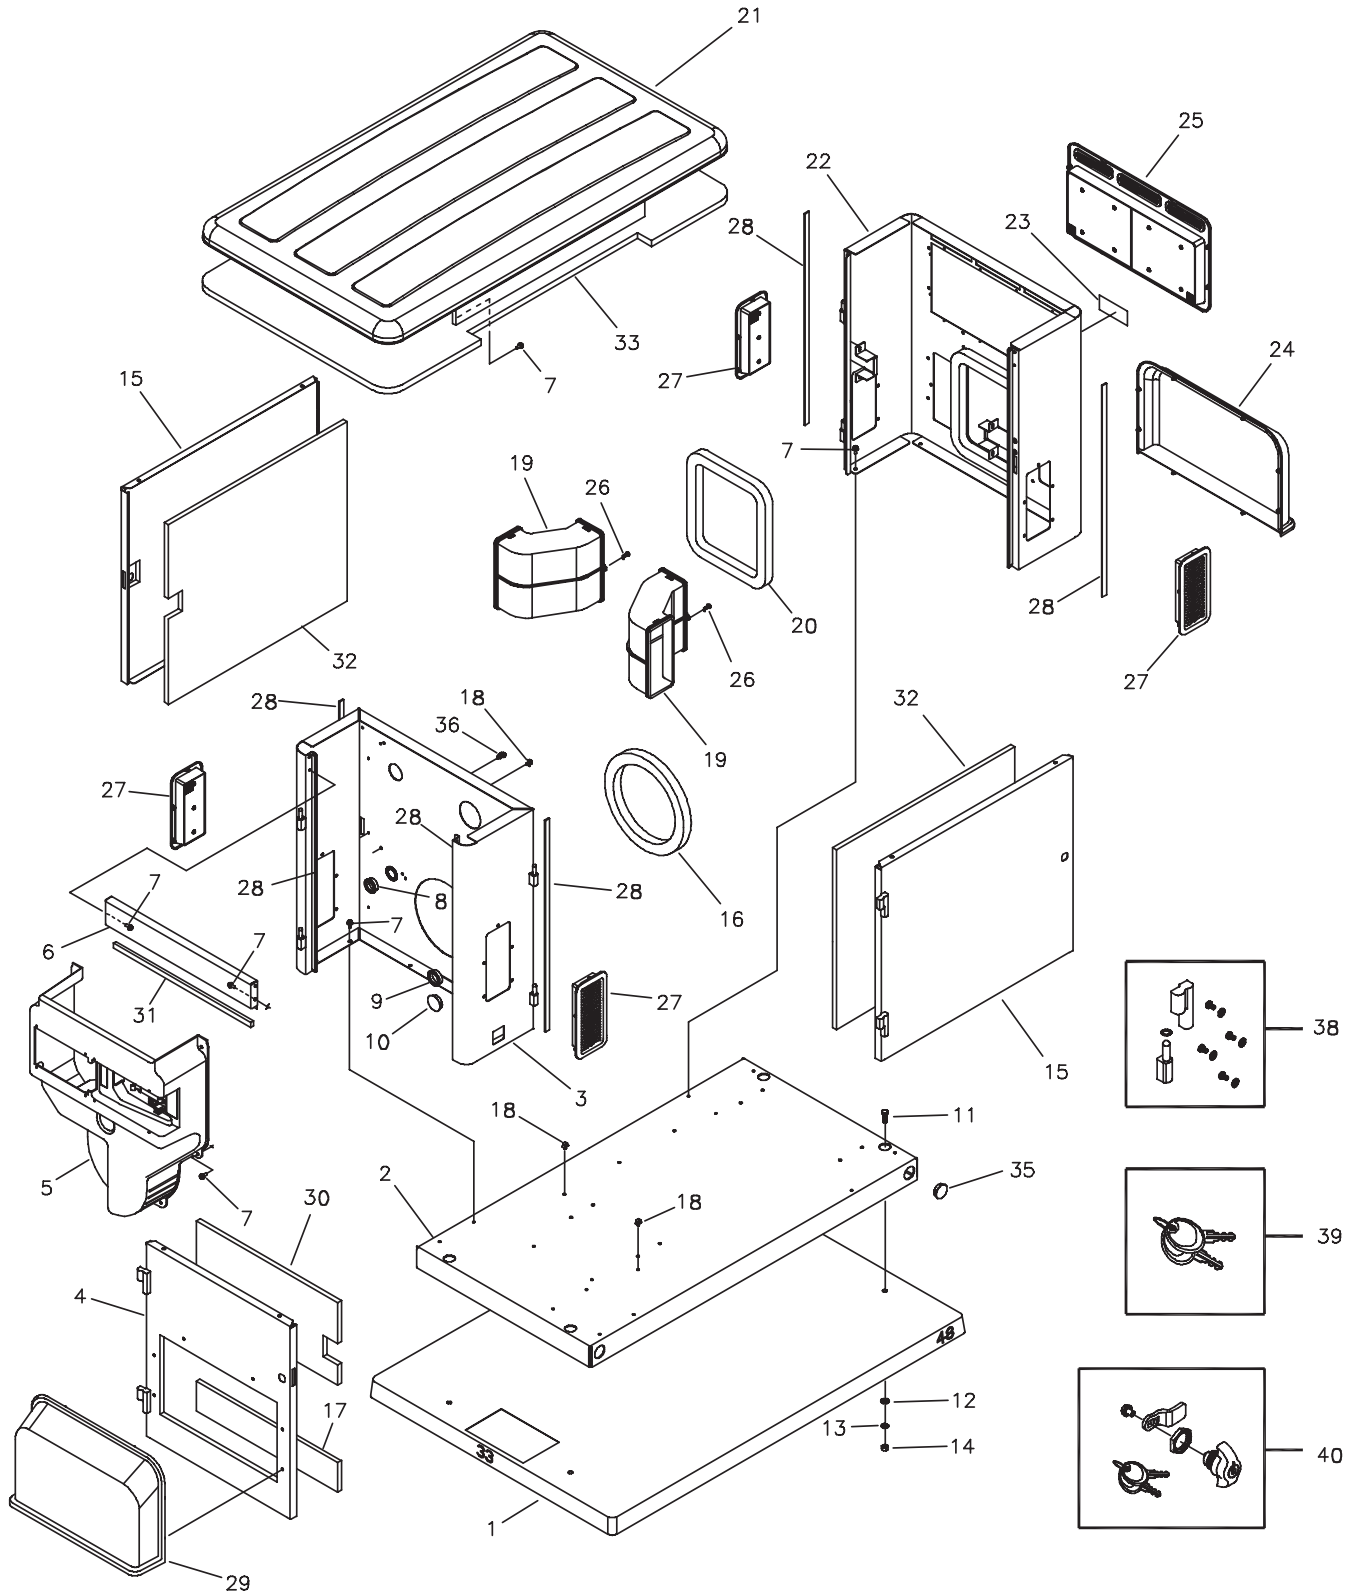

Illustrated Parts List - Main Unit

Item	Part #	Description	Item	Part #	Description
1	AA203030GS	BASE, Mounting	51	NSP	ASSY, Alternator (see page 7)
2	187594GS	MOUNT, Vibration	52	692062	SCREW
3	24910GS	HHS, Trilobular 5/16 - 18 x 1/2	53	193506GS	DECAL, Caution Hot Surface
4	194683GS	SOLENOID, Gas Fuel	54	809872	GASKET
5	194829GS	FITTING, Coupling	55	197164GS	MUFFLER
6	194830GS	REGULATOR	56	194681GS	BASE, Muffler Box
7	195936GS	BRACKET, Mounting Solenoid	57	198928GS	KIT, Insulation, Muffler Base
8	842184	ASSEMBLY, Tee	58	56893GS	CRIMPTITE, 10 - 24 x 1/2
9	*	HHCS, M6 - 1.0 x 16	59	203396GS	ASSY, Bulkhead, Alt End w/Insulation
10	*	HHCS, M6 - 1.0 x 30	60	198929GS	KIT, Insulation, Muffler Box
11	*	WASHER, 1/4 Lock	61	194682GS	COLLECTOR, Muffler Box
12	*	NUT, M6 - 1.0	62	194680GS	BOX, Muffler Top
13	B4300GS	HHS, Trilobular, 1/4 - 20 x 1/2	63	192445GS	SCREW, 10 - 32 x 5/8
14	194818GS	BATTERY	64	*	PPHMS, 4-40 x 0.19
15	185939RGS	WIRE-A, Black	65	*	WASHER, Lock #4
16	198913GS	KIT, Battery Hardware	66	186205GS	SWITCH, Oil Temp
17	198593AGS	WIRE-A, Red	67	194699GS	PLATE, Switch Oil Temp
18	194813GS	TUBE, Air Cleaner	68	186790CGS	WIRE
19	*	HHCS, M6 - 1.0 x 12	70	205397GS	DECAL, Requirements, Fuel
20	*	WASHER, Flat 5/16 - M8	900	§	ENGINE
23	1723165SM	HOSE, Oil Drain	901	843644	FUEL HOSE
24	186649GS	DECAL, Oil Drain	902	843438	CLAMP
25	*	HHCS, 5/16 - 18 x 2.5 Full Thread	Items Not Illustrated		
26	*	NUT, 5/16 - 18	203369GS		MANUAL, Install
27	*	WASHER, Lock 5/16 - M8	203370GS		MANUAL, Operator's
28	*	HHCS, 5/16 - 24 x 3/4 SEMS	MS3483		MANUAL, Engine
29	*	HHCS, 5/16 - 18 x 2"	203393GS		KIT, Manual/Accessory, HGS
30	*	HHCS, M12 - 1.75 x 35	203374GS		PAINT, Touchup, Bottle, Continuum
31	*	WASHER, M12			Charcoal, 1/2oz
32	B194685GS	SUPPORT, Engine/Alternator, Black	198811GS		PAINT, Touchup, Bottle, Metallic
34	*	WASHER, Shakeproof Ext. M6-1/4			Silver, 1/2oz
35	186790FGS	WIRE, Ground	B3518GS		CAP, Funnel Oil Bottle
36	*	WASHER, Lock M10	202295GS		HOSE, Flex
37	*	WASHER, Flat, M10	198866GS		KIT, Led Remote
38	*	HHCS, M10 - 1.5 x 30	203419GS		KIT, Decals, Service
39	B196639GS	BRACKET, Mounting Alternator, Black	Optional Accessories		
40	196387GS	DUCT, Air	203417GS		PAINT, Touchup, Spray, Continuum
41	*	PPHMS, M5 - 0.8 x 20			Charcoal, 12oz
42	*	WASHER, Lock 3/8	199475GS		PAINT, Touchup, Spray, Silver, 12oz
43	*	SHCS, 3/8 - 16 x 1-1/4	6030		KIT, Cold Weather (Includes Battery and Oil Warmers)
44	*	HHCS, 5/16 - 18 x 3/4			
45	*	WASHER, M12 Lock			
46	*	NUT, Hex M12 - 1.75			
47	*	WASHER, Flat M12			
48	*	NUT, M10 - 1.5			
49	B4260GS	DISK, Engine Air			
50	809743	SCREW			

* - Items without part numbers are common fasteners and are available at local hardware stores.

§ - Contact Engine Manufacturer

Exploded View - Enclosure