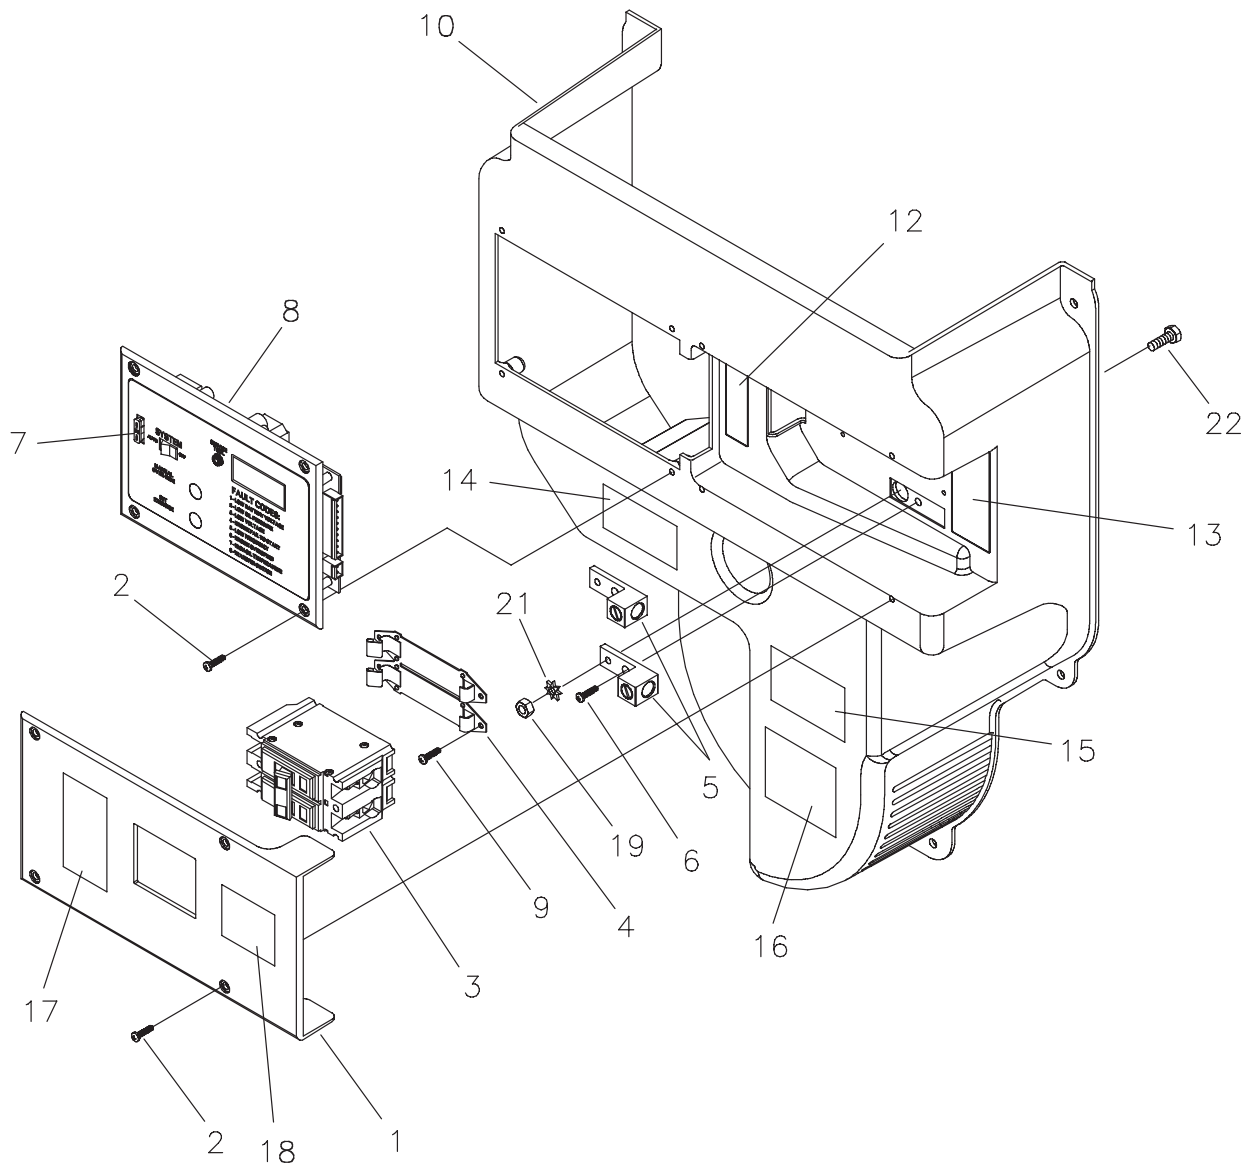

* - Items without part numbers are common fasteners and are available at local hardware stores.

Exploded View & Illustrated Parts List - Control Panel

Item	Part #	Description
1	198911GS	ASSY, Cover, Circuit Breaker w/ Decals
2	*	SCREW, 10 x 0.62, Plastite
3	198313GS	BREAKER, Circuit 70A, 2P
4	192770GS	BRACKET, Mounting Breaker
5	199011GS	LUG, Ground Connect
6	191991GS	BOLT, 1/4-10 x 1, Plastite
7	198573GS	FUSE, Auto Type 15 Amp
8	202118GS	ASSY, Control Panel
9	197492GS	SCREW, PT, M4 - 1.79 x 16.0
10	198910GS	ASSY, Duct, Engine Air w/ Decals
12	198549GS	DECAL, Terminal Block
13	198550GS	DECAL, Ground, Neutral
14	205393GS	DECAL, Warning, Outdoor Install
15	193297GS	DECAL, Caution, Standby
16	205392GS	DECAL, Warning, Auto Start